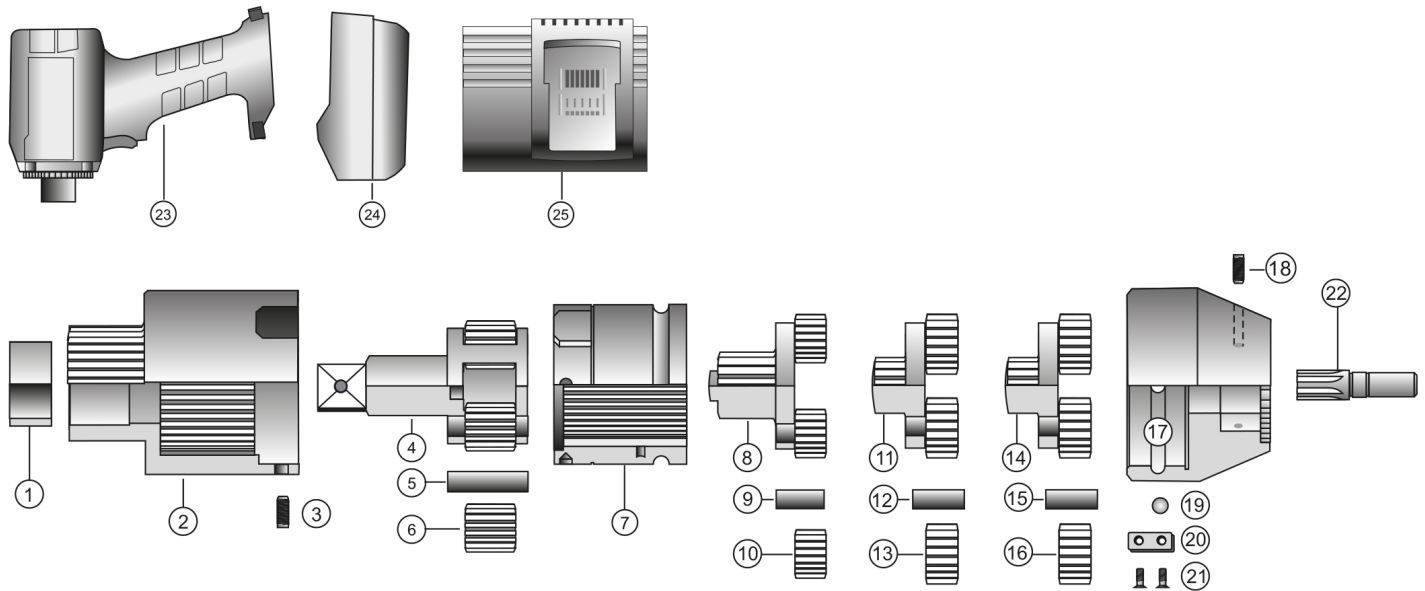

# ABG2200 HT BATTERY TORQUE WRENCH

## EXPLODED VIEW

## PARTS LIST — FOR REFERENCE ONLY

Index Number	Part Number	Description	Qty.	Index Number	Part Number	Description	Qty.	Index Number	Part Number	Description	Qty.
	ABG17002	(Parts available in kit only)	1	10	ABG10144	Planet Gears	3	20	ABG14505	Closing Cover	1
1		Sleeve	1		ABG17022	(Parts available in kit only)	1	21	ABG20099	Counter Sunk Screw (M3 x 8)	2
2		Gear Housing	1	11		Gear Cage	1	22	ABG13106	Motor Shaft	1
3	ABG20020	Stud Bolts (M6 x 10)	4	12		Bearing Pins (8 x 21.5)	3	23	ABG13101	Motor EA	1
	ABG17013	(Parts available in kit only)	1	13	ABG10144	Planet Gears	3	24	ABG-B1852	Battery Pack	
4		Gear Cage	1		ABG17032	(Parts available in kit only)	1			Li-Ion 18 V, 5.2 Ah	2
5		Bearing Pins (10 x 45.5)	4	14		Gear Cage	1	25	ABG-C110	Charger Station 110 VAC	1
6		Planet Gears	4	15		Bearing Pins (8 x 21.5)	3		ABG-C220	Charger Station 220 VAC	1
7	ABG14512	Rotary Housing	1	16	ABG10143	Planet Gears	3				
	ABG17025	(Parts available in kit only)	1	17	ABG14520	Bearing Flange	1				
8		Gear Cage	1	18	ABG20299	Stud Bolts (M5 x 10)	4				
9		Bearing Pins (8 x 21.5)	3	19	ABG20108	Ball RB-8 (8 mm)	26				