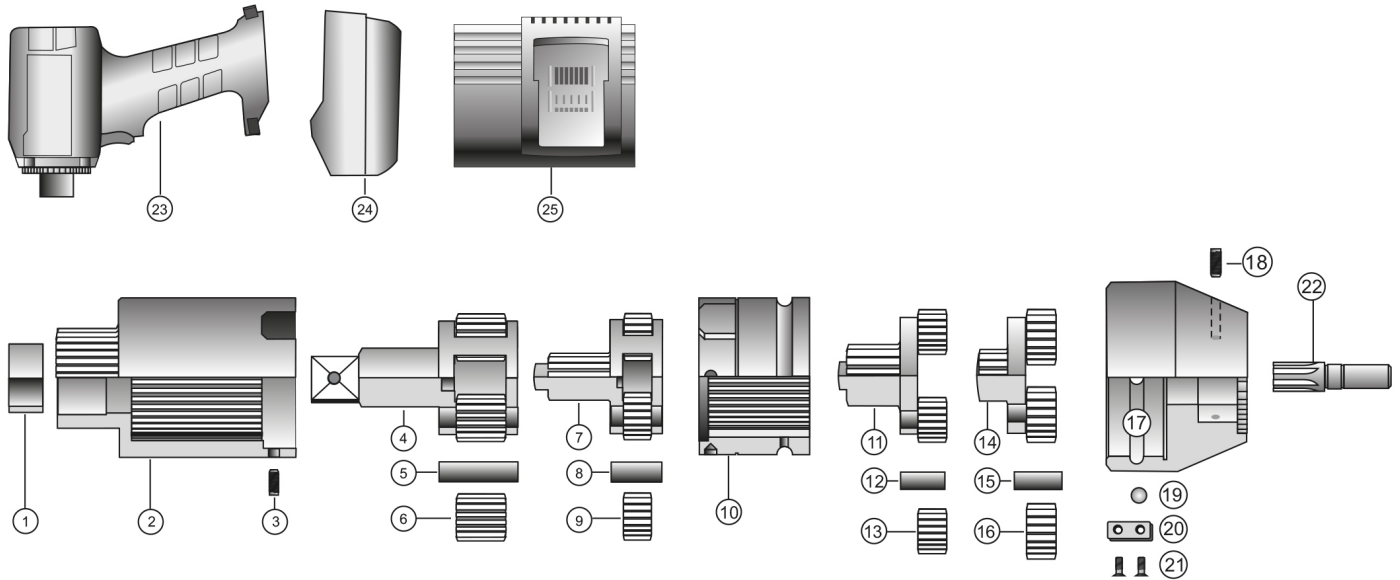

ABG2800 HT BATTERY TORQUE WRENCH

EXPLODED VIEW

PARTS LIST — FOR REFERENCE ONLY

Index Number	Part Number	Description	Qty.	Index Number	Part Number	Description	Qty.	Index Number	Part Number	Description	Qty.
	ABG17003	(Parts available in kit only)	1	10	ABG14511	Rotary Housing	1	19	ABG20108	Ball RB-8 (8 mm)	26
1		Sleeve	1		ABG17027	(Parts available in kit only)	1	20	ABG14505	Closing Cover	1
2		Gear Housing	1	11		Gear Cage	1	21	ABG20099	Counter Sunk Screw (M3 x 8)	2
3	ABG20020	Stud Bolts (M6 x 10)	4	12		Bearing Pins (8 x 21.5)	3	22	ABG13106	Motor Shaft	1
	ABG17013	(Parts available in kit only)	1	13	ABG10144	Planet Gears	3	23	ABG13101	Motor EA	1
4		Gear Cage	1		ABG17032	(Parts available in kit only)	1	24	ABG-B1852	Battery Pack	
5		Bearing Pins (10 x 45.5)	4	14		Gear Cage	1			Li-Ion 18 V, 5.2 Ah	2
6		Planet Gears	4	15		Bearing Pins (8 x 21.5)	3	25	ABG-C110	Charger Station 110 VAC	1
	ABG17034	(Parts available in kit only)	1	16	ABG10143	Planet Gears	3		ABG-C220	Charger Station 220 VAC	1
7		Gear Cage	1	17	ABG14520	Bearing Flange	1				
8		Bearing Pins (10 x 30)	4	18	ABG20299	Stud Bolts (M5 x 10)	4				
9		Planet Gears	4								