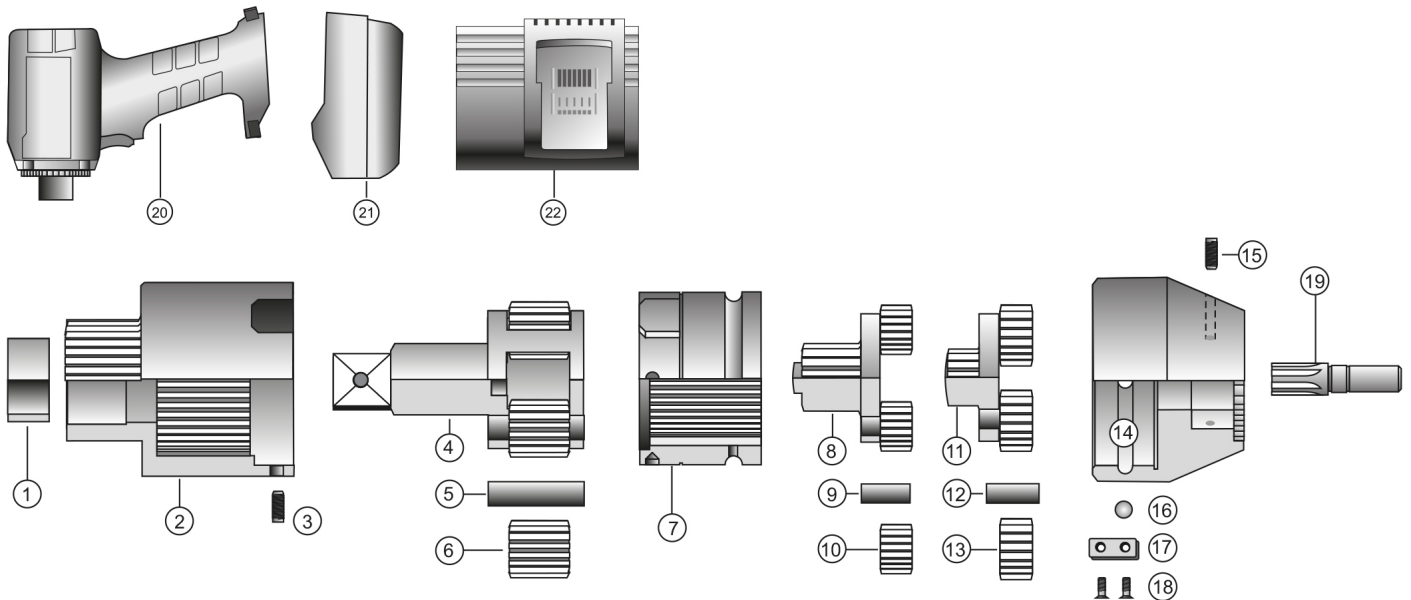

ABG860 HT BATTERY TORQUE WRENCH

EXPLODED VIEW

PARTS LIST — FOR REFERENCE ONLY

Index Number	Part Number	Description	Qty.	Index Number	Part Number	Description	Qty.	Index Number	Part Number	Description	Qty.
	ABG17001	(Parts available in kit only)	1		ABG17027	(Parts available in kit only)	1	15	ABG20299	Stud Bolts (M5 x 10)	4
1		Sleeve	1	8		Gear Cage	1	16	ABG20108	Ball RB-8 (8 mm)	26
2		Gear Housing	1	9		Bearing Pins (8 x 21.5)	3	17	ABG14505	Closing Cover	1
3	ABG20020	Stud Bolts (M6 x 10)	4	10	ABG10144	Planet Gears	3	18	ABG20099	Counter Sunk Screw (M3 x 8)	2
	ABG17011	(Parts available in kit only)	1		ABG17032	(Parts available in kit only)	1	19	ABG13106	Motor Shaft	1
4		Gear Cage	1	11		Gear Cage	1	20	ABG13101	Motor EA	1
5		Bearing Pins (10 x 30)	4	12		Bearing Pins (8 x 21.5)	3	21	ABG-B1852	Battery Pack	
6		Planet Gears	4							Li-Ion 18 V, 5.2 Ah	2
7	ABG14511	Rotary Housing	1	13	ABG10143	Planet Gears	3	22	ABG-C110	Charger Station 110 VAC	1
				14	ABG14520	Bearing Flange	1		ABG-C220	Charger Station 220 VAC	1