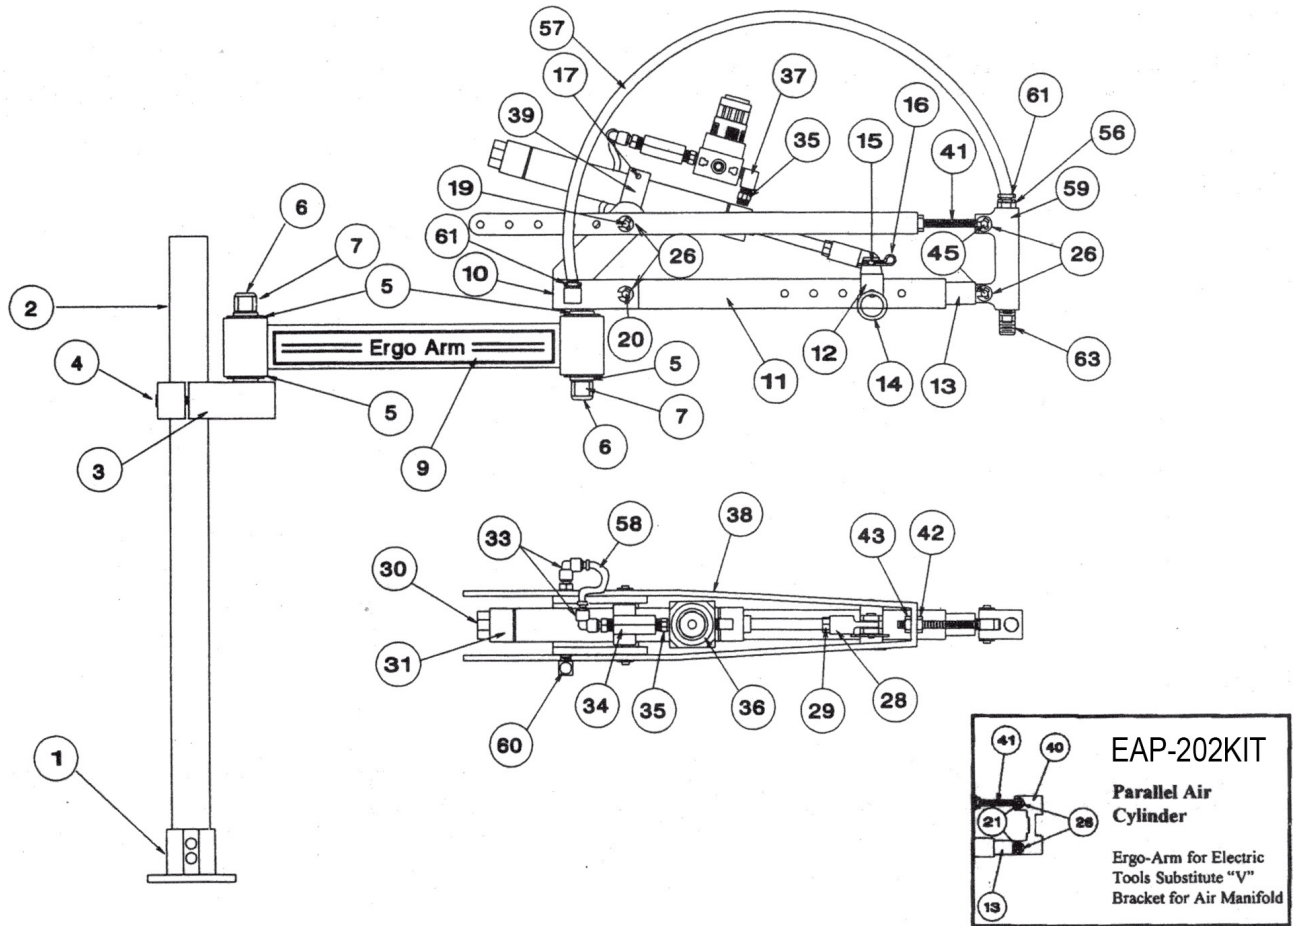

# AD-D1098-PAC/PACE PARALLEL AIR CYLINDER ERGO-ARM

## EXPLODED VIEW

## PARTS LIST — FOR REFERENCE ONLY

Index Number	Part Number	Description	Qty.	Index Number	Part Number	Description	Qty.	Index Number	Part Number	Description	Qty.
1	EA-14	Table Flange	1	17	EA-20	8-32 x 1" Cap Screw	1	39	EAC-12	Cyl. Mtg. Clamp Body	1
2	EA-01	Post	1	19	EA-36	1/4" x 2-5/8" Clevis Pin	1	41	EAP-204	Vertical Adjustment Rod	1
3	EA-02	Shoulder Clamp	1	21	EA-35	Clevis Pin	2	42	EAP-205	Vertical Adjustment Sleeve	1
4	EA-44	1/4-20 x 1-1/4" Cap Screw	2	22	EA-31	Bearing	6	43	EAP-206	3/8-16 Nut	1
5	EA-03	Bearing	4	23	EA-30	Bearing	4	44	EAP-212	Hose Clamp Assembly (1 lg./1 sm.)	1
6	EA-04	1/2-13 x 4" Double Ended Stud	2	24	EA-33	Bearing	2	45	EA-38	Clevis Pin	2
7	EA-05	1/2-13 Locking Nut	2	25	EA-32	Bearing	2	46	EAS-102	Wrist Bracket Yoke Stop	1
8	EA-21	Label	2	26	EA-39	"E" Ring	8	56	EAS-113	1/4" x 1/4" Barb Fitting	1
9	EA-06	Upper Arm	1	28	EAC-07	Rod End	1	57	EAS-114	1/4" Tubing 26" long	1
10	EA-07	Elbow	1	29	EAC-09	Rod End Nut	1	58	EAC-13	5/32" Tubing 8" long	1
11	EA-10	Forearm	1	30	EAC-06	Exhaust Filter	1	59	EAP-203	Air Manifold	1
12	EA-09	Cyl. Mtg. Yoke Rod End	1	31	EAC-04	Air Cylinder	1	60	EAS-110	1/4" x 1/4" 90° Barb Fitting	1
13	EA-11	Forearm Insert	1	33	EAC-03	90° Swivel Elbow	2	61	EAS-112	3/8 #811 Hose Clamp	2
14	EA-18	1/4" x 1-5/8" Cotterless Clevis Pin	1	34	EAC-01	Check Valve	1	62	EAS-111	Air Hose Set	1
15	EA-17	3/16" x 3/4" Clevis Pin	1	35	EAC-08	Hex Nipple	2	63	EAS-115	1/4" x 1/4" Hex Nipple	1
16	EA-13	Hair Pin Cotter	1	36	EAC-02	Regulator	1				
				37	EAC-05	90° Street Elbow	1				
				38	EAP-201	Parallel Upper Rail	1				