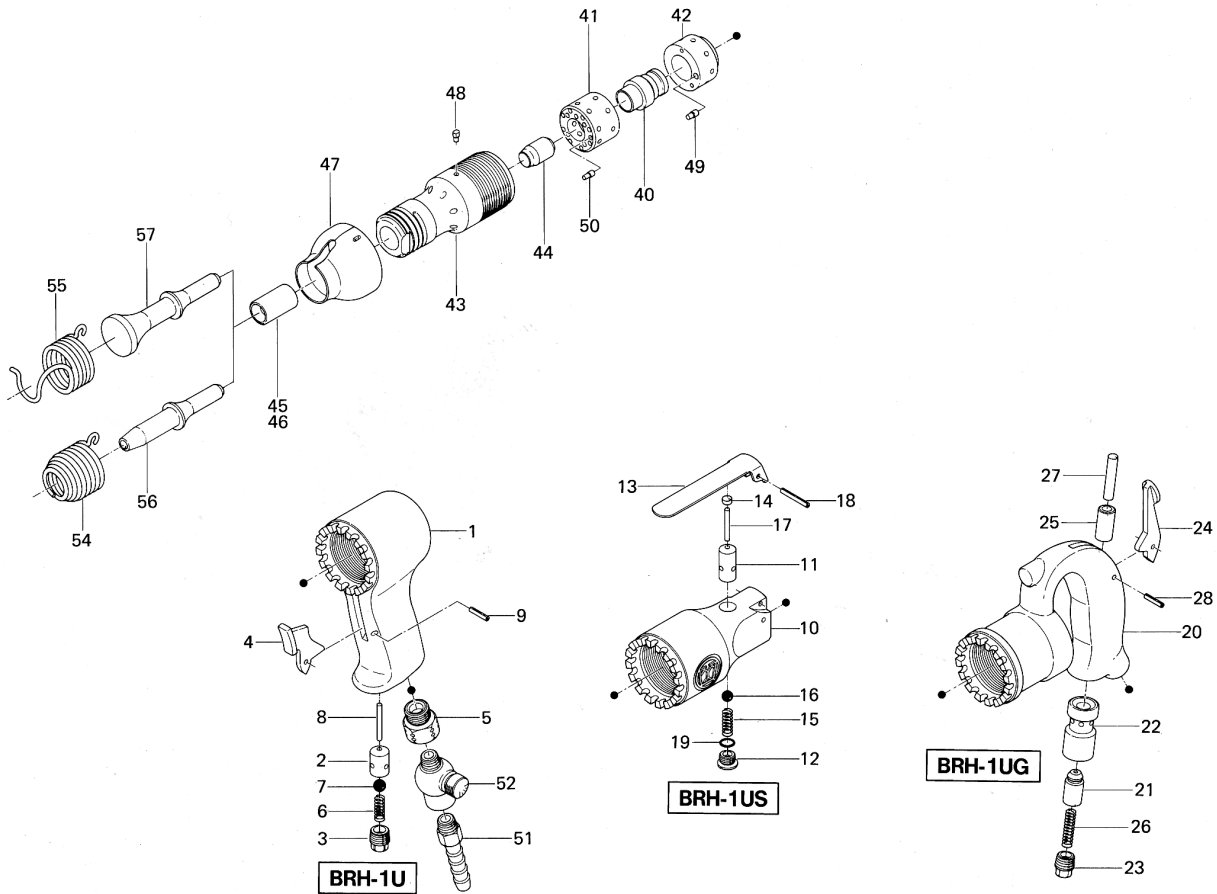

BRH-1U, -1US, 1UG BABY RIVETING HAMMERS

EXPLODED VIEW

PARTS LIST — FOR REFERENCE ONLY

Index Number	Part Number	Description	Qty.	Index Number	Part Number	Description	Qty.	Index Number	Part Number	Description	Qty.
705-982-1 HANDLE ASSEMBLY				707-001-1 HANDLE ASSEMBLY FOR BRH-1UG				ACCESSORIES			
1	705-011-2	Handle	1	17	970-226-0	Pin (H) (3 x 26)	1	44	705-546-1	Piston	1
2	705-102-1	Valve Bushing	1	18	973-124-0	Roll Pin (3 x 24)	1	45	705-567-1	Bushing (R)	1
3	719-108-1	Valve Plug	1	19	990-904-0	O-Ring (SNS-6)	1	46	786-567-1	Bushing (H)	1
4	705-107-1	Throttle Trigger	1	BRH-1UG SERIES COMMON PARTS				47	705-782-2	Exhaust Deflector	1
5	185-091-7	Air Inlet Bushing	1	20	707-010-2	Handle	1	48	980-010-0	Flat Head Notch (3)	1
6	976-129-0	Spring (6.5 x 21)	1	21	719-100-1	Valve	1	49	980-006-0	Round Head Notch (3)	1
7	981-207-0	Steel Ball (9/32)	1	22	719-102-1	Valve Bushing	1	50	980-005-0	Round Head Notch (2.5)	1
8	970-228-0	Pin (H) (3 x 28)	1	23	754-108-1	Valve Plug	1	AIR REGULATORS			
9	973-116-0	Roll Pin (3x16)	1	24	707-107-1	Throttle Trigger	1	52	932-110-0	Air Regulator (1/4)	1
706-002-1 HANDLE ASSEMBLY FOR BRH-1US				25	093-103-1	Valve Rad Bushing	1	53	942-114-0	Connecting Screw (1/4 x NPT1/4)	1
10	706-011-2	Handle	1	26	976-116-0	Spring (6 x 32)	1	54	705-810-1	Retainer Spring (Small)	1
11	705-102-1	Valve Bushing	1	27	970-534-0	Pin (H) (6 x 34.5)	1	55	708-813-8	Retainer Spring (Flat)	1
12	601-108-1	Valve Plug	1	28	973-116-0	Roll Pin (3 x 16)	1	56	920-021-1	Round Head Rivet Set (3.0)	1
13	418-107-1	Valve Lever	7					57	920-800-0	Flat Head Rivert Set (Large)	1
5	185-091-7	Air Inlet Bushing	1								
14	706-106-1	Valve Rod cap	1								
15	976-114-0	Spring (6 x 18)	1								
16	981-207-0	Steel Ball (9/32)	1								

10000 SE PINE
PORTLAND, OR 97216
503-254-6600
FAX 503-255-2615

When ordering spare parts, please specify tool type, part number, and description.

FOOTNOTES