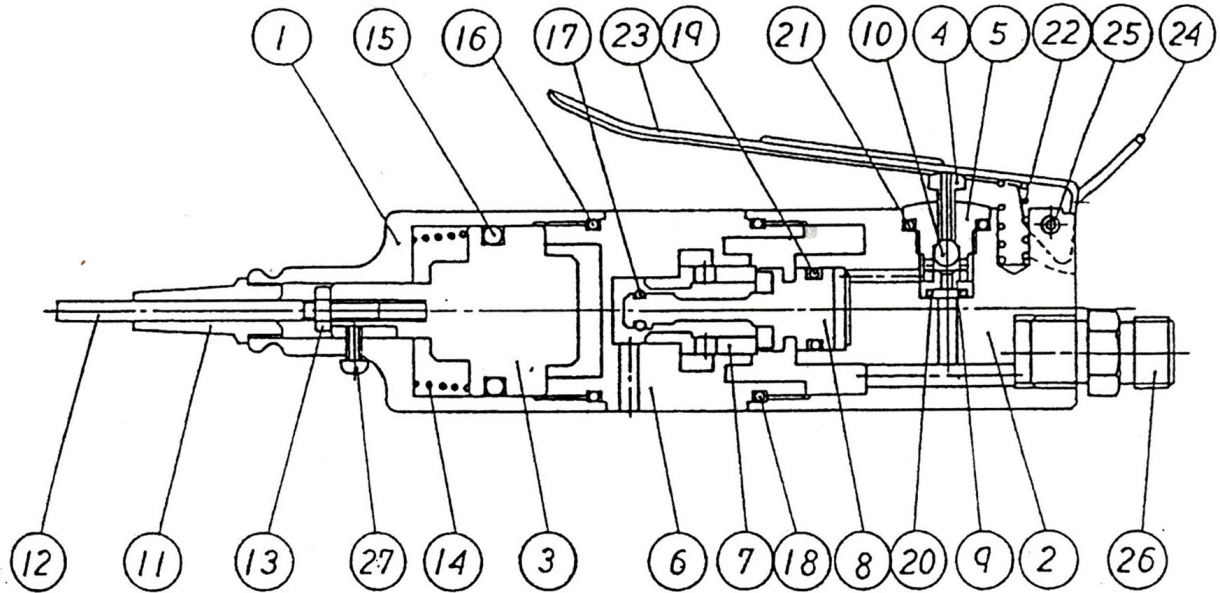

CB-13P ONE SHOT HAMMER

EXPLODED VIEW

PARTS LIST — FOR REFERENCE ONLY

Index Number	Part Number	Description	Qty.	Index Number	Part Number	Description	Qty.	Index Number	Part Number	Description	Qty.
1	CB-13P-1	Body A	1	12	CB-13P-12	Punch	1	23	CB-13P-23	Lever	1
2	CB-13P-2	Body B	1	13	CB-13P-13	Nut	1	24	CB-13P-24	Hook	1
3	CB-13P-3	Piston	1	14	CB-13P-14	Piston Spring	1	25	CB-13P-25	Dowel Pin	1
4	CB-13P-4	Air Pin	1	15	CB-13P-15	O-Ring	1	26	CB-13P-26	Hose Nipple	1
5	CB-13P-5	Locking Screw	1	16	CB-13P-16	O-Ring	1	27	CB-13P-27	Round Head Screw	1
6	CB-13P-6	Body C	1	17	CB-13P-17	O-Ring	1				
7	CB-13P-7	Valve 1st	1	18	CB-13P-18	O-Ring	1				
8	CB-13P-8	Valve Piston	1	19	CB-13P-19	O-Ring	1				
9	CB-13P-9	Valve 2nd	1	20	CB-13P-20	O-Ring	1				
10	CB-13P-10	Urethane Ball	1	21	CB-13P-21	O-Ring	1				
11	CB-13P-11	Holder	1	22	CB-13P-22	Throttle Spring	1				

FOOTNOTES

10000 SE PINE
PORTLAND, OR 97216
503-254-6600
FAX 503-255-2615

When ordering spare parts, please specify
tool type, part number, and description.

REVISED 09/15