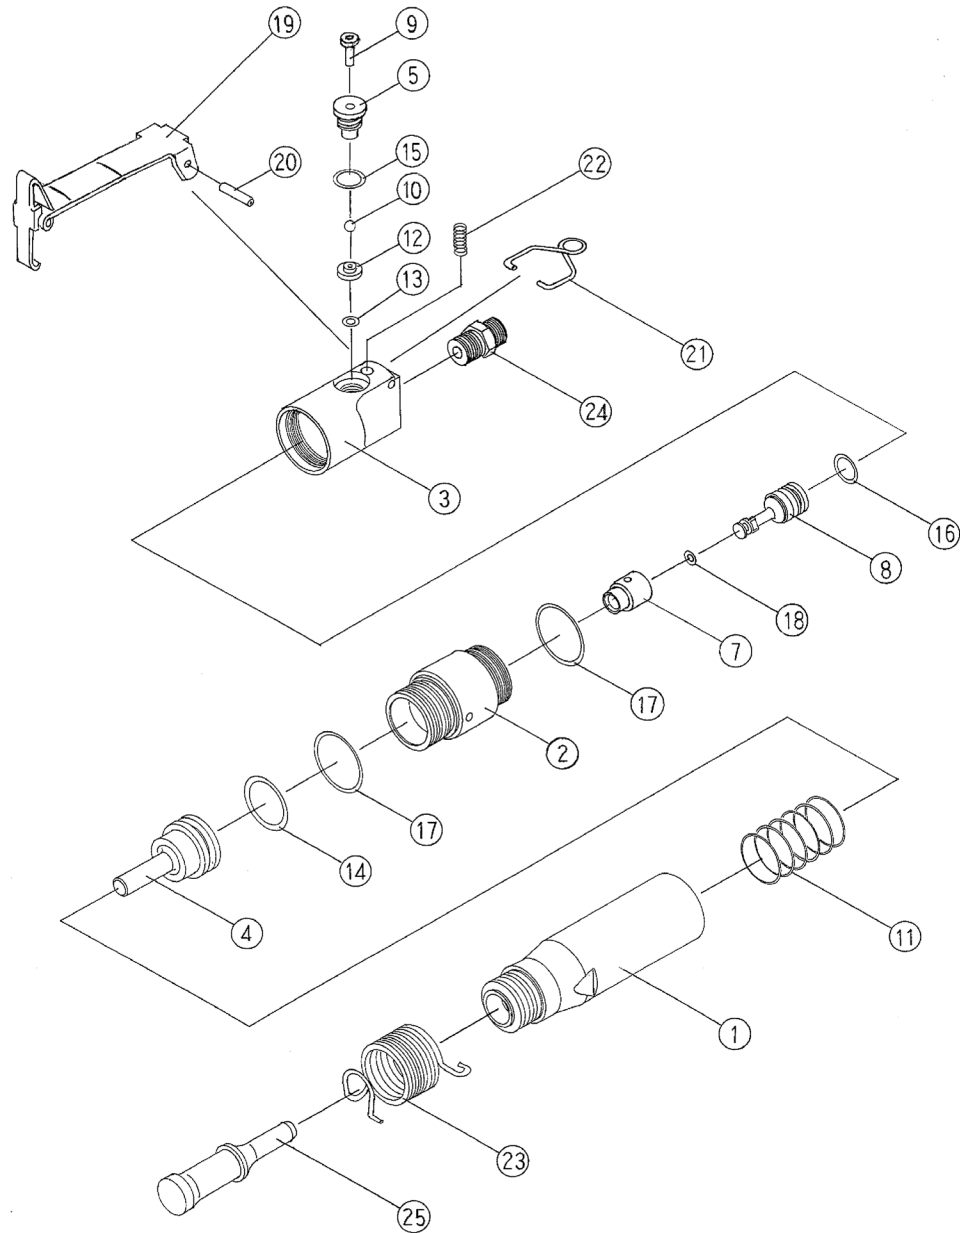

RH-25 ONE SHOT HAMMER

EXPLODED VIEW

PARTS LIST — FOR REFERENCE ONLY

Index Number	Part Number	Description	Qty.	Index Number	Part Number	Description	Qty.	Index Number	Part Number	Description	Qty.
1	RH-25-1	Head Cylinder	1	11	RH-25-11	Piston Spring	1	20	RH-25-20	Spring Pin	1
2	RH-25-2	Unit Cylinder	1	12	RH-25-12	Valve No. 2	1	21	RH-25-21	N-Hook	1
3	RH-25-3	Switch Body	1	13	RH-25-13	O-Ring	1	22	RH-25-22	Valve Spring	1
4	RH-25-4	Hitting Piston	1	14	RH-25-14	O-Ring	1	23	RH-25-23	Snap Retaining Spring	1
5	RH-25-5	Set Screw	1	15	RH-25-15	O-Ring	1	24	RH-25-24	Nipple	1
7	RH-25-7	Valve No. 1	1	16	RH-25-16	O-Ring	1	25	RH-25-25	Rivet Snap	1
8	RH-25-8	Valve Piston	1	17	RH-25-17	O-Ring	2				
9	RH-25-9	Air Pin	1	18	RH-25-18	O-Ring	1				
10	RH-25-10	Urethane Ball	1	19	RH-25-19	Lever	1				