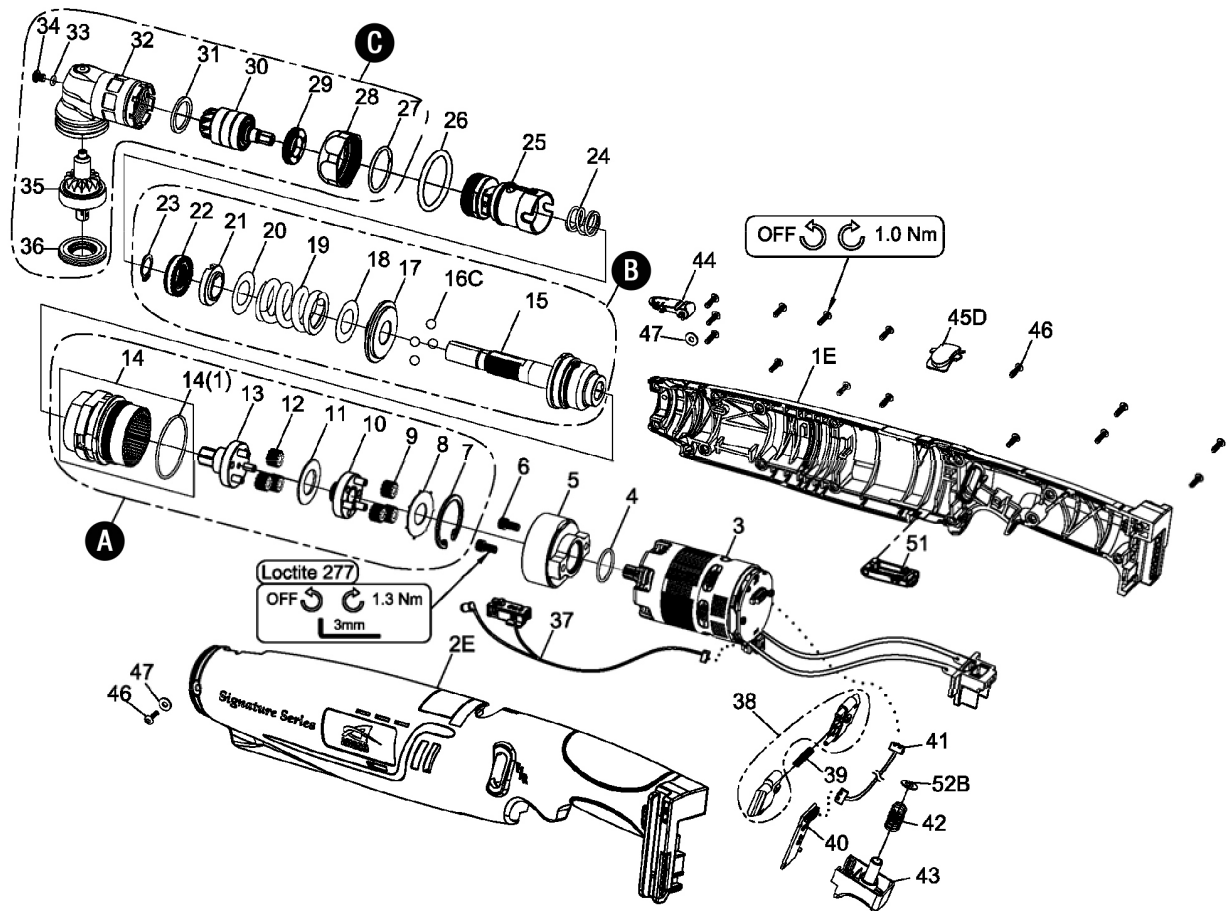

SPC-A21625 18V CORDLESS SHUT OFF ANGLE WRENCH (LI-ION)

EXPLODED VIEW

PARTS LIST — FOR REFERENCE ONLY

Index Number	Part Number	Description	Qty.	Index Number	Part Number	Description	Qty.	Index Number	Part Number	Description	Qty.
1	32001-WRBA	Upper Housing	1	19		Spring (Yellow)	1	37	B75WR	Sensor & LED Assembly	1
2	32002-WRBA	Lower Housing	1	20		Washer (White)	1	38	B09PW15-1#B1	F/R Valve (1 set x 2 pcs)	1
3	B83WR16	Brushless Motor Assembly w/Driver	1	21		Adjust Washer	1	39	D48PW15-1	Spring	1
4	000-4110	O-Ring (16 x 1.5)	1	22		Adjust Nut	1	40	E76WR	PC Board	1
5	D51SC108B	Motor Holder	1	23		Snap Ring (STW-12)	1	41	E86SC	Connector Wire	1
6	000-0242	Screw (M4 x 8L)	2	24	D48WR	Spring	1	42	D48PW15	Spring	1
A	B50WR16	Gear Box Unit	1	25	B51WR	Connecting Holder Assembly	1	43	B09PW15#B1	Trigger Assembly	1
7		Snap Ring (RTW-28)	1	26	000-4120Y	Marking Ring (P32, Yellow)	1	44	C10SC108B-2#B1	Cover	1
8		Washer	1	C	B42WR2#BZ	Angle Housing Unit	1	45D	33110-WRBA-02	Cover	1
9		Planet Gear	3	27		Collar	1	46	000-1430C	Screw (M3 x P0.5 x 10L)	16
10		Gear Cage Assembly	1	28		Lock Nut	1	47	000-1531B	Washer (3.3 x 8)	2
11		Washer	1	29		Lock Nut	1	51	C10WRB#B1	Cover	1
12		Planet Gear	3	30		Main Bevel Gear Assembly	1	52B	C39PW15-3	Washer	1
13		Gear Plate Assembly	1	31		Washer	1				
14		Gear Box Assembly	1	32		Angle Housing Assembly	1				
14(1)		O-Ring (28 x 1.5)	1*	33		O-Ring (3 x 1.5)	1				
B	B43WR16	Clutch Unit	1	34		Screw (M4 x 5L)	1				
15		Clutch Assembly	1	35		Bevel Gear Assembly	1				
16		Steel Ball (7/32")	4	36		Lock Nut	1				
17		Washer	1								
18		Washer	2								

ACCESSORIES

BB180C-320	18V Li-Ion 2.0 Ah Battery	1
B84192B	Battery Charger	1

AIMCO also offers a complete line of standard & special adapters, bits, sockets, and extensions

FOOTNOTES

10000 SE PINE
PORTLAND, OR 97216
503-254-6600
FAX 503-255-2615

When ordering spare parts, please specify tool type, part number, and description.