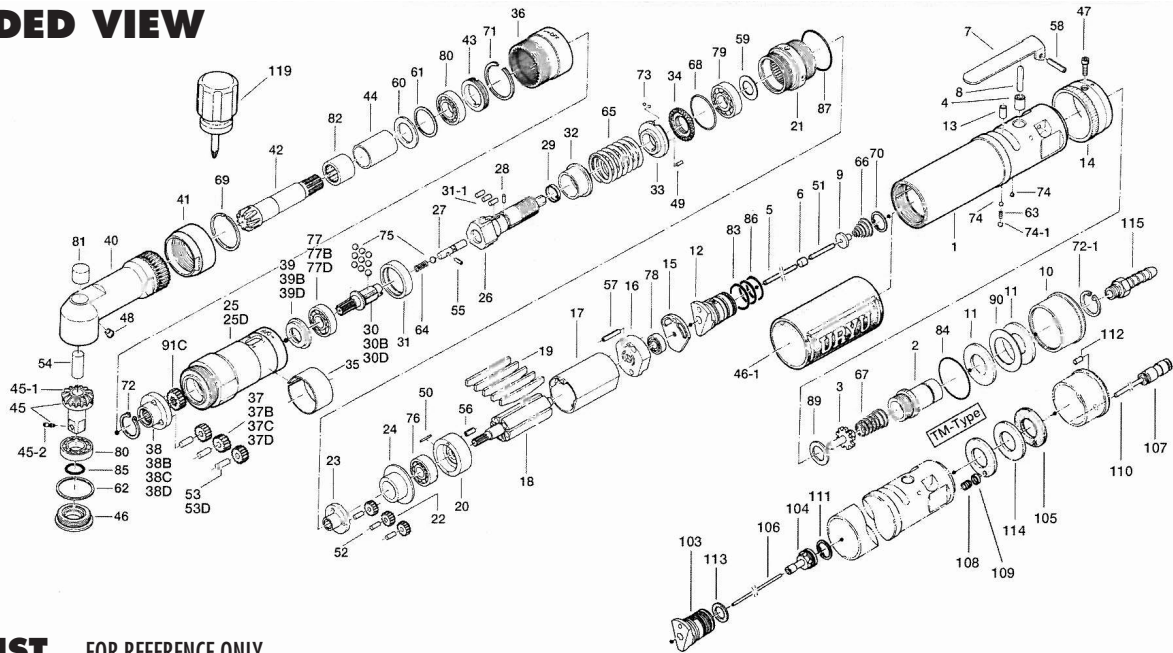

UAN-611R-30C, -40C, -50C, -60C

TORQUE CONTROL ANGLE NUTRUNNERS

EXPLODED VIEW

PARTS LIST — FOR REFERENCE ONLY

Index Number	Part Number	Description	Qty.	Index Number	Part Number	Description	Qty.	Index Number	Part Number	Description	Qty.
1	268-025-7	Casing	1	50	971-110-0	Pin (2 x 10)	1	Parts for UAN-611R-40C			
2	259-091-6	Air Inlet Bushing	1	51	970-104-0	Pin (H) (2 x 21.5)	1	25	268-369-6	Clutch Casing	1
3	259-100-6	Valve	1	52	972-089-0	Roller Pin (3 x 8)	3	30B	268-346-7	Cam	1
4	553-103-1	Valve Rod Bushing	1	54	972-320-0	Roller Pin (8 x 20)	1	37B	444-471-4	Second Planet Gear	3
5	268-104-6	Valve Rod	1	55	969-470-0	Pin (E) (2 x 8)	1	38B	268-485-7	Second Gear Cage	1
6	444-106-8	Valve Rod Cap	1	56	973-108-0	Roll Pin (3 x 8)	1	39B	268-487-7	Second Gear Spacer	1
7	196-107-7	Valve Lever	1	57	973-116-0	Roll Pin (3 x 16)	1	53	972-111-0	Roll Pin (4 x 11)	3
8	259-114-0	Valve Spindle	1	58	973-124-0	Roll Pin (3 x 24)	1	77B	982-902-0	Ball Bearing (6901)	1
9	259-254-6	Shut-Off Valve	1	59	975-106-0	Spacer (18.5 x 11 x 1)	1	Parts for UAN-611R-50C			
10	259-780-6	Exhaust Stack	1	60	975-166-0	Spacer (24 x 16 x 1.5)	1	25	268-369-6	Clutch Casing	1
11	259-835-6	Filter	2 ●	61	975-806-0	Adjusting Spacer (24 x 20 x t)	1	30	268-346-6	Cam	1
12	268-210-7	Reverse Valve	1	62	975-807-0	Adjusting Spacer (28 x 25 x t)	1	37C	499-470-0	Second Planet Gear	3
13	268-211-6	Reverse Valve Bushing	1	63	976-022-0	Spring (3 x 5.5 x 0.4)	1	38C	259-485-1	Second Gear Cage	1
14	268-212-6	Reverse Lever	1	64	976-058-0	Spring (4.5 x 11 x 0.4)	1	39	268-487-6	Second Gear Spacer	1
15	268-291-7	Rear Plate Spacer	1	65	976-596-0	Spring (25.2 x 32.5 x 3.0)	1	53	972-111-0	Roll Pin (4 x 11)	3
16	259-285-0	Rear Plate	1	66	977-072-0	Cone Spring (5.5 x 15 x 14)	1	72	979-358-0	Inner Snap Ring (17)	1
17	259-286-0	Cylinder	1	67	977-275-0	Cone Spring (11 x 14 x 32)	1	77	982-016-0	Ball Bearing (609)	1
18	259-287-0	Rotor	1	68	978-278-0	Snap Ring (28 x 1)	1	91C	499-445-0	Middle Gear	1
19	268-288-6	Blade (PC)	5 ●	69	978-308-0	Snap Ring (30 x 1.6)	1	Parts for UAN-611R-60C			
20	496-289-1	Front Plate	1	70	979-009-0	Inner Snap Ring (16)	1	25D	268-369-6	Clutch Casing	1
21	463-029-8	Gear Casing	1	71	979-206-0	Inner Snap Ring (28)	1	30D	268-346-9	Cam	1
22	472-470-3	Planet Gear	3	72-1	979-358-0	Inner Snap Ring (ISTW-17)	1	37D	268-471-9	Second Planet Gear	3
23	472-480-3	Gear Cage	1	73	981-001-0	Ball (3/32)	2	38D	268-485-9	Second Gear Cage	1
24	472-807-3	Spacer	1	74	981-002-0	Ball (1/8)	2	39D	268-487-9	Second Gear Spacer	1
26	268-654-6	Cam Guide	1	74-1	981-003-0	Ball (5/32)	1	53D	972-107-0	Roll Pin (3.5 x 21.8)	3
27	268-318-6	Pilot Pin	1	75	981-004-0	Ball (3/16)	10	72	979-358-0	Inner Snap Ring (17)	1
28	471-764-7	Notch Pin	1	76	982-045-0	Ball Bearing (608)	1 ●	77D	982-903-0	Ball Bearing (6902)	1
29	471-670-7	Band	1	78	982-033-0	Ball Bearing (696)	1 ●	Parts for UAN-611R-(TM-Type)			
31	259-375-0	Cam Ring	1	79	982-100-0	Ball Bearing (6000)	1	103	895-070-1	Reverse Valve	1
31-1	268-651-6	Cam Roller	1	80	982-902-0	Ball Bearing (6901)	2	104	895-071-1	Shut-off Valve	1
32	268-164-7	Spring Setter	1	81	988-480-0	Needle Bearing (BK0810)	1	105	895-072-1	Filter	1
33	895-064-1	Stopper	1	82	988-393-0	Needle Bearing (NF-1416)	1	106	895-073-1	Valve Rod	1
34	472-257-8	Regulator Screw	1	83	990-590-0	O-Ring (17 x 1)	2	107	933-250-0	One-touch Connector	1
35	259-670-0	Band (B)	1	84	990-603-0	O-Ring (28.5 x 1.3)	1	108	933-500-0	Chuckling Ring	1
36	259-466-0	Internal Gear	1	85	990-910-0	O-Ring (SNS-12.5)	1	109	933-501-0	Chuckling Guide	1
40	268-441-6	Angle Casing	1	86	990-914-0	O-Ring (SNS-16)	1	110	935-350-0	Polyurethane Hose	1
41	259-081-0	Locking Nut	1	87	990-924-0	O-Ring (SNS-30)	1	111	979-008-0	Inner Snap Ring (15)	1
42	268-420-6	Driving Gear	1	89	996-433-0	Urethane Packing (19 x 12 x 1)	1	112	971-202-0	Pin (3 x 2)	1
43	259-426-0	Driving Gear Screw	1	Parts for UAN-611R-30C				113	996-422-0	Packing (16 x 10 x 1)	1
44	259-567-2	Bushing	1	25	268-369-6	Clutch Casing	1	114	996-460-0	Packing UAN-611 R-30C (TM) only	1
45	895-069-1	Driven Gear Assy (P)	1	30	268-346-6	Cam	1	ACCESSORIES			
45-1	268-430-6	Driven Gear (O)	1	37	499-470-7	Second Planet Gear	3	116	935-225-0	Silencer Hose 40 x 38 x 1000	1
45-2	891-300-1	Socket Pin Assembly	1	38	259-485-0	Second Gear Cage	1	117	935-250-0	Mark Tube 4 x 3.2 x 70	1
46	268-488-6	Angle Casing Cover	1	39	268-487-6	Second Gear Spacer	1	118	931-150-0	Insu-Lock	2
46-1	268-840-6	Handle Protector	1	53	972-111-0	Roll Pin (4 x 11)	3	119	939-402-0	Manual Driver No.2	1
47	945-001-0	Allen Head Bolt (M3 x 10)	1	77	982-016-0	Ball Bearing (609)	1	FOOTNOTES			
48	968-130-0	Grease Cup (3/16)	1	90	996-459-0	Packing (32 x 22 x 0.5)	1	● = Items in Pulse Repair Kit UAN-611R-RK			
49	970-092-0	Pin (H) (2 x 5.5)	1								