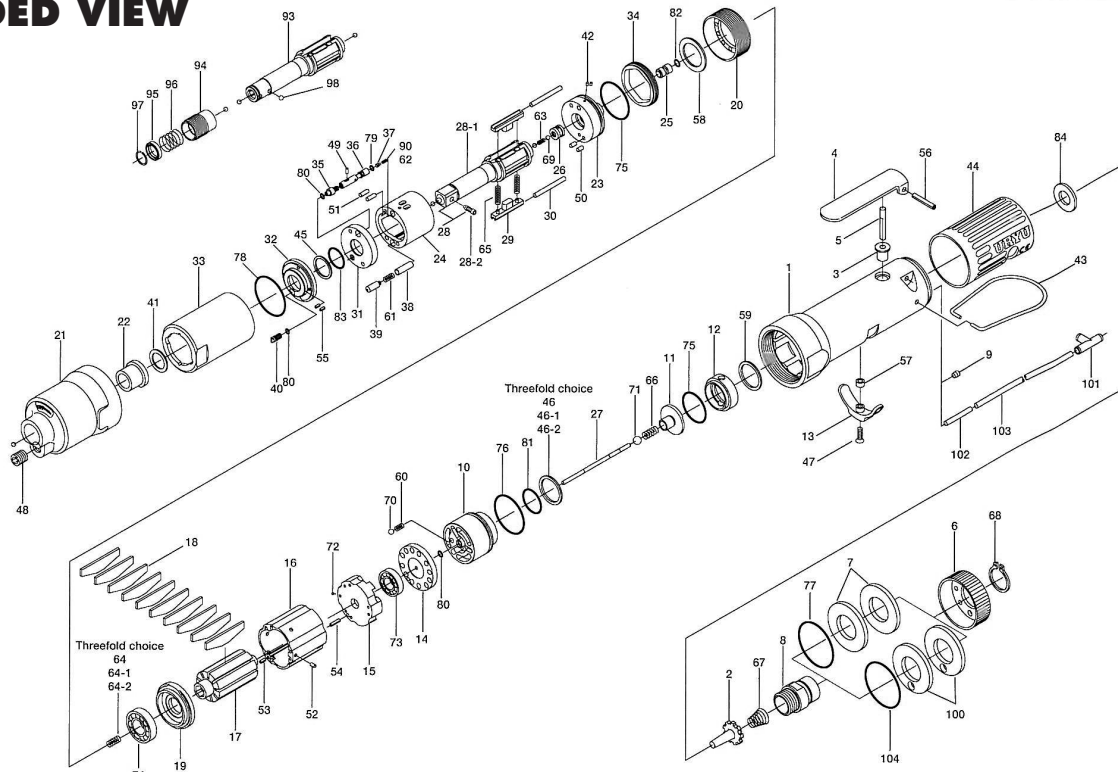

UAT-40S, UAT-40SD OIL-PULSE WRENCHES

EXPLODED VIEW

PARTS LIST — FOR REFERENCE ONLY

Index Number	Part Number	Description	Qty.	Index Number	Part Number	Description	Qty.	Index Number	Part Number	Description	Qty.
1	18C-025-2	Casing	1	37	144-270-0	Pressure Valve	1	70	981-002-0	Ball (1/8)	1
2	259-100-0	Valve	1	38	080-274-6	Pressure Valve Spring Collar	1	71	981-003-0	Ball (5/32)	1
3	161-103-3	Valve Rod Bushing	1	39	18A-276-4	Pressure Valve Body	1	72	981-045-0	Ball (1.5)	1
4	18D-107-8	Valve Lever	1	40	194-742-0	Oil Plug	1	73	982-014-0	Ball Bearing (607)	1 ▲
5	128-104-8	Valve Rod	1	41	145-327-7	Anvil Front Spacer	1	74	982-902-0	Ball Bearing (6902)	1 ▲
6	128-782-8	Exhaust Cover	1	42	150-064-5	Plug	2	75	990-329-0	O-Ring (JW1530-19)	2 ●■
7	128-835-8	Filter (K200)	2 ▲	43	191-790-1	Suspension Ring	1	76	990-332-0	O-Ring (JW1530-22)	1
8	128-091-8	Air Inlet Bushing	1	44	18A-842-9	Casing Cover	1	77	990-603-0	O-Ring (28.5 x 1.3)	1
9	147-064-6	Filler	1	45	944-212-0	Back-up Ring (12 x 16 x 1.5)	1 ●■	78	990-605-0	O-Ring (25 x 1.45)	1 ●■
10	18C-253-2	Shut-off Valve Bushing	1	46	944-216-0	Back-up Ring (14 x 20 x 1.85)	1	79	990-621-0	O-Ring (3.8 x 1.8 x 1.0)	1 ●■
11	145-254-6	Shut-off Valve	1	46-1	944-217-0	Back-up Ring (14 x 20 x 1.8)	1	80	990-900-0	O-Ring (SNS-2)	2 ●■
12	129-684-2	Cushion Spacer	1	46-2	944-218-0	Back-up Ring (14 x 20 x 1.9)	1	81	990-914-0	O-Ring (SNS-16)	1
13	161-212-3	Reverse Lever	1	47	948-426-0	Allen Head Dog Point Screw (M3 x 12)	1	82	990-305-0	O-Ring (ARPS68-003)	1 ●■
14	18C-291-2	Rear Plate Spacer	1	48	966-099-0	Allen Head Plug (NPT1/16)	1	83	992-020-0	SU-Ring(Q12)	1 ●■
15	18A-285-9	Rear Plate	1	49	970-013-0	Pin (H)(1.5 x 4)	1	84	996-424-0	Urethane Packing (16 x 9 x 2)	1
16	18C-286-2	Cylinder	1	50	970-130-0	Pin (H)(2.45 x 4.5) 2	2	UAT-40SD			
17	188-287-2	Rotor	1	51	970-131-0	Pin (H)(2.45 x 9.5)	2	90	976-854-0	Spring (2.9 x 7.6)	1 ■
18	188-288-2	Blade (PC)	10 ▲	52	971-102-0	Pin (2 x 3.8)	1	93	145-350-2	Driver Anvil	1
19	188-289-2	Front Plate	1	53	973-008-0	Roll Pin (2 x 8)	1	94	011-351-1	Bit Sleeve	1
20	147-036-2	Hammer Casing Connector	1	54	973-018-0	Roll Pin (2 x 18)	1	95	011-352-1	Bit Spacer	1
21	145-439-0	Front Casing	1	55	973-040-0	Roll Pin (1.5 x 5)	2	96	976-327-0	Spring (13.5 x 11)	1
22	190-328-6	Anvil Bushing	1	56	973-122-0	Roll Pin (3 x 22)	1	97	978-117-0	Snap Ring (11.7 x 1)	1
23	078-901-7	Rear Liner Plate	1	57	975-004-0	Spacer (5.5 x 3.1 x 2.7)	1	98	981-002-0	Ball (1/8)	1
24	188-902-2	Liner	1	58	975-752-0	Adjusting Spacer (15 x 10 x 1)	1	PARTS FOR UAT-40S SERIES (TM) TYPE			
25	145-546-6	Piston	1	59	975-806-0	Adjusting Spacer (24 x 20 x 1)	1	Remove #9 147-064-4 Filler			
26	145-929-6	Check Valve Cover	1	60	976-006-0	Spring (3 x 5)	1	100	851-053-1	Filter (K200)	2
27	129-130-2	Operating Rod (2.1 x 64.7)	1	61	976-777-0	Spring (3 x 13.5) (0.35)	1 ●■	101	909-442-0	Quick Exhaust (AQ240F-04-00)	1
28	891-554-1	Anvil Assembly	1	62	976-853-0	Spring (2.9 x 7.5)	1 ●	102	935-240-0	Nylon Tube (18NY)	1
28-1	145-319-0	Anvil	1	63	976-645-0	Spring (2.4 x 5)	1 ●■	103	935-350-0	Polyurethane Hose (F-1504)	1
28-2	891-300-1	Socket Pin Assembly	1	64	976-857-0	Spring (3.3 x 17) Standard	1	104	990-333-0	O-Ring (JW1530-23)	1
29	145-440-0	Driving Blade	2	64-1	976-650-0	Spring (3.3 x 16)	1	ACCESSORIES			
30	145-974-0	Roller (2.5 x 21)	2	64-2	976-662-0	Weak Spring (3.3 x 18) Strong	1	110	939-091-0	Allen Wrench (1.5)	1
31	18C-973-8	Liner Casing Setter	1	65	976-791-0	Spring (3.3 x 21) WPC	2 ●■	111	939-105-0	Allen Wrench (4)	1
32	145-904-6	Front Liner Plate	1	66	977-043-0	Cone Spring (4.1 x 4.7 x 9)	1	114	909-449-0	Speed Controller	1
33	145-905-0	Liner Casing	1	67	977-227-0	Cone Spring (9 x 12 x 25)	1	FOOTNOTES			
34	145-906-6	Liner Casing Cover	1	68	979-358-0	Snap Ring (ISTW-17)	1	● = Items in Pulse Repair Kit UAT-40S-PRK			
35	145-907-6	Relief Valve Spindle	1	69	981-001-0	Ball (3/32)	1	■ = Items in Pulse Repair Kit UAT-40SD-PRK			
36	144-970-0	Relief Valve	1					▲ = Items in Repair Kit UAT-40SD-RK			