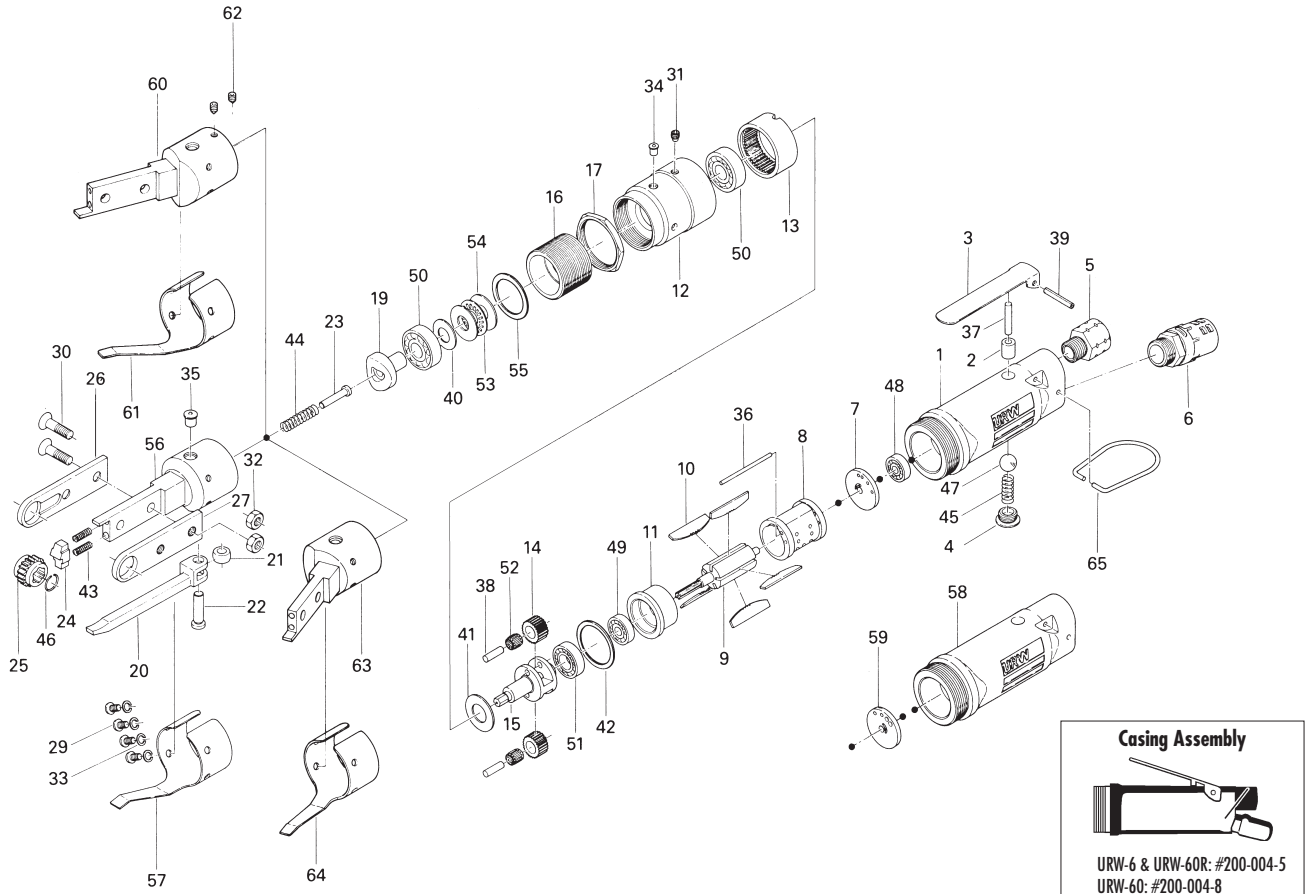

## PARTS LIST — FOR REFERENCE ONLY

Index Number	Part Number	Description	Qty.	Index Number	Part Number	Description	Qty.	Index Number	Part Number	Description	Qty.
1	200-984-8	Casing	1 ●	30	948-453-0	Allen Head Screw (M6 x 18)	2	53	988-835-0	Thrust Needle Roller Bearing (NTB-1024)	1
2	553-103-1	Valve Rod Bushing	1 ●■	31	952-220-0	Allen Head Dog Point Screw (M5 x 5) (MEC)	1	54	988-960-0	Thrust Washer (AS-1024)	2
3	438-107-3	Valve Lever	1 ●■	32	960-804-0	U-Nut (M6)	2	55	975-813-0	Adjusting Spacer (31 x 26 x T)	1
4	201-108-1	Valve Plug	1 ●■	33	962-006-0	Spring Washer (2-4S)	4	<b>PARTS FOR URW - 6</b>			
5	191-091-5	Air Inlet Bushing	1 ●■	34	968-130-0	Grease Cap (3/16)	1	56	200-381-5	Cam Casing	1
6	235-885-0	Silencer	1 ●■	35	968-131-0	Grease Cap (1/41)	1	57	200-663-5	Rod Plate Spring	1
7	603-285-1	Rear Plate	1	36	970-030-0	Pin (H) (1.8 x 44)	1	<b>PARTS FOR URW - 60</b>			
8	603-286-1	Cylinder	1	37	970-321-0	Pin (H) (4 x 21)	1 ●■	58	200-025-8	Casing	1 ■
9	603-287-1	Rotor	1	38	972-114-0	Roller Pin (3 x 21)	2	59	200-285-8	Rear Plate	1
10	603-288-1	Blade	5	39	973-124-0	Roll Pin (3 x 24)	1 ●■	60	200-381-8	Cam Casing	1
11	603-289-1	Front Plate	1	40	975-117-0	Spacer (20 x 10 x 1)	1	61	200-663-8	Rod Plate Spring	1
12	200-029-5	Gear Casing	1	41	975-162-0	Spacer (24 x 12.5 x 0.4)	1	62	954-105-0	Allen Head Cone Point Screw (M4 x 5)	2
13	611-465-1	Internal Gear	1	42	975-244-0	Spacer (31.5 x 26 x 2)	1	<b>PARTS FOR URW - 60R</b>			
14	603-470-1	Planet Gear	2	43	976-036-0	Spring (3.6 x 13)	2	63	200-381-9	Cam Casing	1
15	200-480-8	Gear Cage (6 MM)	1	44	976-100-0	Spring (5.8 x 40)	1	64	200-663-9	Rod Plate Spring	1
16	200-079-6	Connector	1	45	977-154-0	Cone Spring (7 x 7.5 x 17)	1 ●■	<b>ACCESSORIES</b>			
17	233-073-0	Gear Casing Lock Nut	1	46	978-135-0	Snap Ring (12.5 x 0.8)	1	65	010-790-1	Suspension Ring	1
19	200-346-8	Cam (6 MM)	1	47	981-030-0	Ball (3/8)	1 ●■				
20	200-650-5	Operating Rod	1	48	982-021-0	Ball Bearing (626)	1				
21	201-651-1	Cam Roller	1	49	982-026-0	Ball Bearing (634)	1				
22	201-652-2	Cam Roller Pin	1	50	982-100-0	Ball Bearing (6000)	2				
23	201-653-1	Cam Roller Push Pin	1	51	982-402-0	Ball Bearing (EE-3)	1				
24	200-562-5	Checker	1	52	988-450-0	Needle Roller Bearing (H K-0408)	2				
25	200-656-5	Ratchet (10)	1								
26	200-664-5SET	Rod Guide (Right & Left)	1								
29	948-108-0	Round Head Screw (M4 x 8)	4								