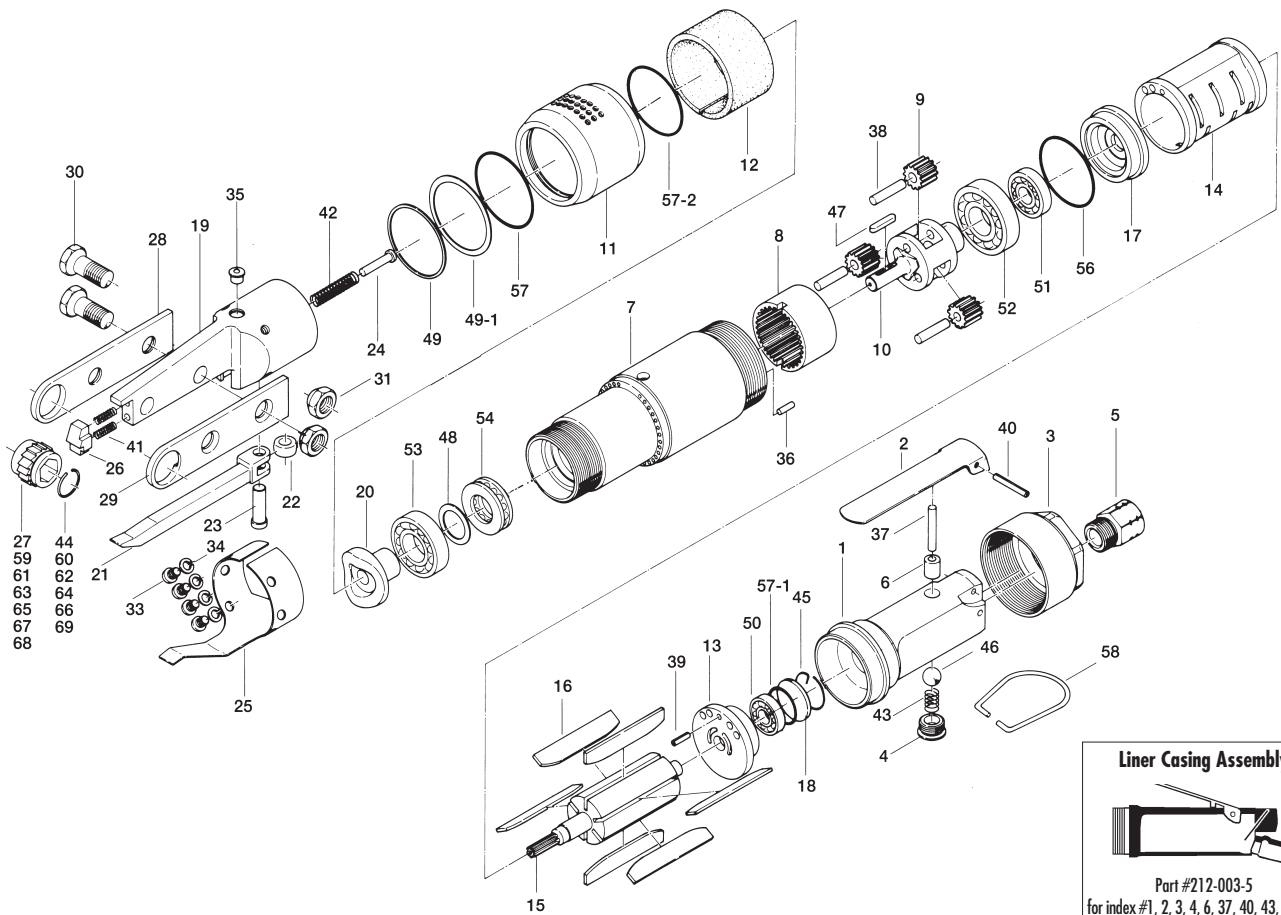

URW-9N RATCHET WRENCHES

EXPLODED VIEW

PARTS LIST — FOR REFERENCE ONLY

Index Number	Part Number	Description	Qty.	Index Number	Part Number	Description	Qty.	Index Number	Part Number	Description	Qty.
1	212-014-5	Handle	1	26	201-562-1	Checker	1	51	982-100-0	Ball Bearing (6000)	1
2	020-107-1	Valve Lever	1	27	858-823-1	Ratchet (9/16)	1	52	982-203-0	Ball Bearing (6203)	1
3	212-736-5	Handle Nut	1	28	201-664-1	Rod Guide (Right)	1	53	982-404-0	Ball Bearing (EE-5)	1
4	201-108-1	Valve Plug	1	29	201-665-1	Rod Guide (Left)	1	54	986-003-0	Thrust Ball Bearing (51103)	1
5	191-091-5	Air Inlet Bushing	1	30	201-666-1	Rod Guide Bolt	2	56	990-928-0	O-Ring (SNS-38)	1
6	553-103-1	Valve Rod Bushing	1	31	201-667-1	Rod Guide Nut	2	57	990-936-0	O-Ring (SNS-45)	1
7	212-025-5	Casing	1	33	948-208-0	Round Head Screw (M5 x 8)	4	57-1	990-91 9-0	O-Ring (SNS-22)	1
8	212-465-5	Internal Gear	1	34	962-008-0	Spring Washer (2-55)	4	57-2	990-939-0	O-Ring (SNS-50)	1
9	212-470-5	Planet Gear	3	35	968-131-0	Grease Cap (1/4)	1	ACCESSORIES			
10	212-480-5	Gear Cage	1	36	970-208-0	Pin (H) (3 X 10)	2	58	010-790-1	Suspension Ring	1
11	212-782-5	Exhaust Deflector	1	37	970-324-0	Pin (H) (4 X 24)	1	OPTIONAL ACCESSORIES			
12	212-099-5	Silencer	1	38	972-168-0	Needle Roller (5 x 21)	3	59	201-656-1	Ratchet (9 mm)	1
13	323-285-2	Rear Plate	1	39	973-110-0	Roll Pin (3 x 10)	1	60	978-120-0	Snap Ring (11.8 x 0.8) 9-type	1
14	323-286-1	Cylinder	1	40	973-124-0	Roll Pin (3 x 24)	1	61	210-656-1	Ratchet (10 mm)	1
15	212-287-5	Rotor	1	41	976-032-0	Spring (3.6 x 13)	2	62	978-135-0	Snap Ring (12.5 x 0.8) 10-type	1
16	323-288-1	Blade	6	42	976-119-0	Spring (6 x 40)	1	63	211-656-1	Ratchet (12 mm)	1
17	212-289-5	Front Plate	1	43	976-150-0	Spring (7 x 10)	1	64	978-140-0	Snap Ring (14 x 1.0) 12-type	1
18	609-291-1	Rear Plate Spacer	1	44	978-158-0	Snap Ring (16 x 1.0)	1	65	209-656-1	Ratchet (12.7 mm)	1
19	201-381-1	Cam Casing	1	45	978-269-0	Snap Ring (27 x 1.2)	1	66	978-150-0	Snap Ring (15 x 1.0) 12.7 & 13-type	1
20	201-346-1	Cam	1	46	981-030-0	Ball (3/8)	1	67	207-656-1	Ratchet (13 mm)	1
21	201-650-1	Operating Rod	1	47	974-015-0	Key (3/15)	1	68	212-656-1	Ratchet (14 mm)	1
22	201-651-1	Cam Roller	1	48	201-697-5	Spacer	1	69	978-170-0	Snap Ring (17 x 1.0) 14-type	1
23	201-652-2	Cam Roller Pin	1	49	975-875-0	Adjusting Spacer (44 x 40.2 x T)	1				
24	201-653-1	Cam Roller Push Pin	1	49-1	975-378-0	Spacer (47 x 40.2 x 0.5)	1				
25	201-663-1	Rod Plate Spring	1	50	982-015-0	Ball Bearing (608)	1				