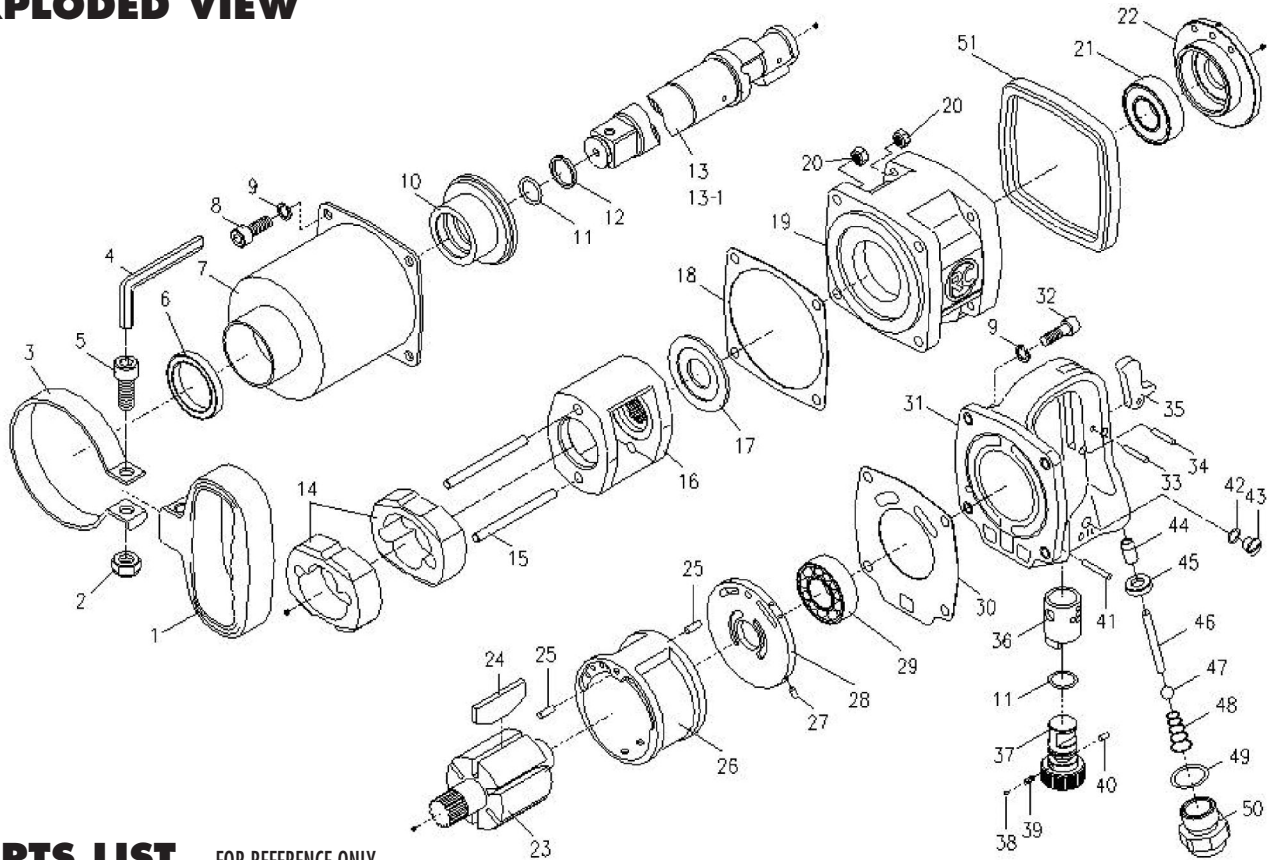

# 2453/2463 IMPACT WRENCH 1"

## PARTS LIST — FOR REFERENCE ONLY

Index Number	Part Number	Description	Qty	Index Number	Part Number	Description	Qty.
1	RC2453A-01	Handle	1	29	RC2453A-29RK	Ball Bearing	1
2	RC2453A-02	Lock Nut	1	30	RC2453A-30TK	Rear Gasket	1
3	RC2453A-03	Clamp	1	31	RC2453A-31	Handle Frame	1
4	RC2453A-04	Hex. Wrench	1	32	RC2453A-32	Cap Screw	4
5	RC2453A-05	Cap Screw	1	33	RC2453A-33	Spring Pin	1
6	RC2453A-06	Oil Seal	1	34	RC2453A-34	Pin	1
7	RC2453A-07	Hammer Case	1	35	RC2453A-35	Inner Trigger	1
8	RC2453A-08	Cap Screw	4	36	RC2453A-36	Reverse Valve Bushing	1
9	RC2453A-09	Spring Washer	8	37	RC2453A-37	Reverse Valve	1
10	RC2453A-10	Bushing	1	38	RC2453A-38TK	Steel Ball	1
11	RC2453A-11TK	O-Ring	1	39	RC2453A-39TK	Spring	1
12	RC2453A-12RK	Anvil Collar	1	40	RC2453A-40TK	Spring Pin	1
13	RC2453A-13RK	Anvil 2" Acc.882435	1	41	RC2453A-41TK	Spring Pin	1
13-1	RC2463A-13RK	Anvil 6"	* 1	42	RC2453A-42TK	O-Ring	1
14	RC2453A-14RK	Hammer	2	43	RC2453A-43	Oil Chamber Screw	1
15	RC2453A-15RK	Hammer Pin	2	44	RC2453A-44	Valve Bushing	1
16	RC2453A-16	Hammer Cage	1	45	RC2453A-45	Bushing	1
17	RC2453A-17	Rear Washer	1	46	RC2453A-46	Valve Stem	1
18	RC2453A-18TK	Front Gasket	1	47	RC2453A-47TK	Steel Ball	1
19	RC2453A-19	Motor Housing	1	48	RC2453A-48TK	Spring	1
20	RC2453A-20	Lock Nut	8	49	RC2453A-49TK	O-Ring	1
21	RC2453A-21RK	Ball Bearing	1	50	RC2453A-50	Air Inlet	1
22	RC2453A-22	Front End Plate	1	51	RC2453A-51RK	Housing Band	1
23	RC2453A-23	Rotor	1		RC2453A-RK	Repair Kit 12, 13, 13-1, 14, 15, 21, 29, 51	
24	RC2453A-24TK	Rotor Blade	6		RC2453A-TK	Tune up kit 11, 18, 24, 30, 38, 39, 40, 41, 42, 47, 48, 49	
25	RC2453A-25	Spring Pin	2				
26	RC2453A-26	Cylinder	1				
27	RC2453A-27	Spring Pin	1				
28	RC2453A-28	Rear End Plate	1				

### FOOTNOTES

\* 2463

Tune Up Kit: includes all parts having "TK" at the end.  
Repair Kit: includes all parts having "TK" and "RK" at the end.

10000 SE Pine Street  
Portland, OR 97216  
503-254-6600  
FAX 503-255-2615