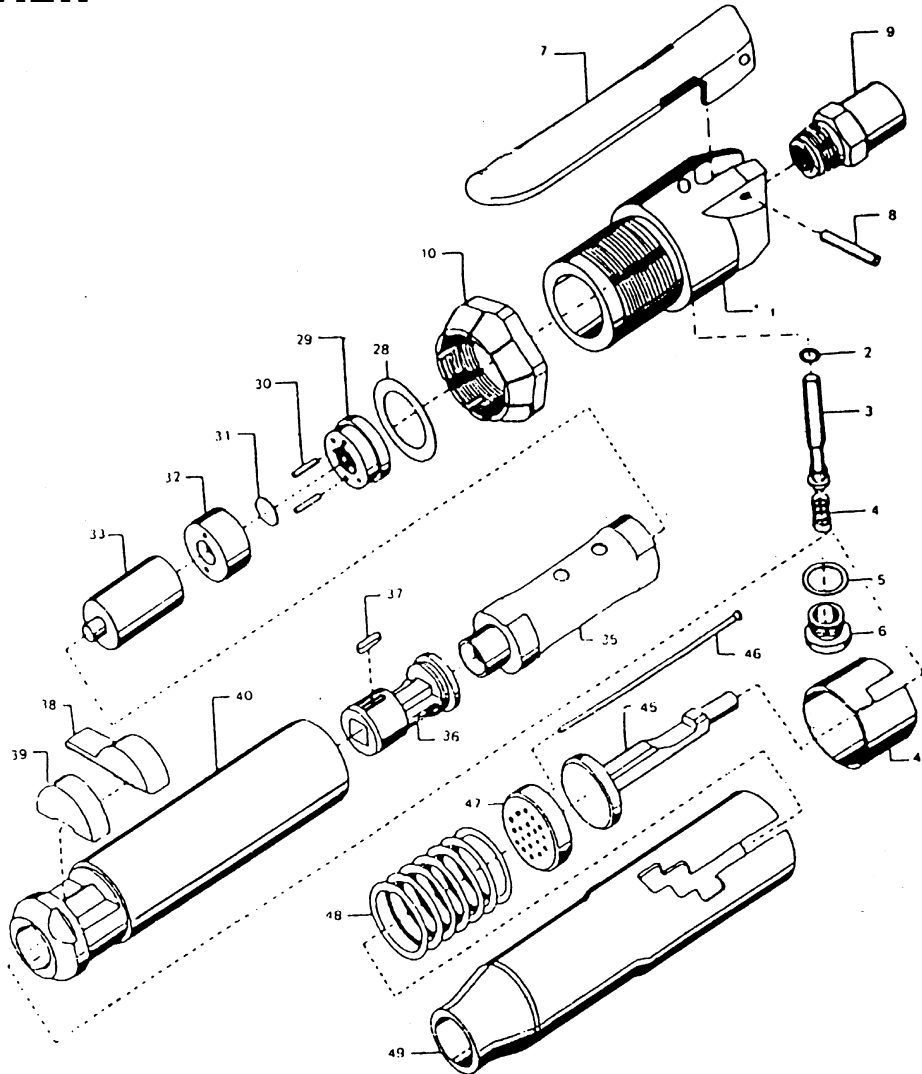

4005 NEEDLE SCALER

EXPLODED VIEW

PARTS LIST – FOR REFERENCE ONLY

Index Number	Part Number	Description	Qty.	Index Number	Part Number	Description	Qty.	Index Number	Part Number	Description	Qty.
1	730213	BACK HEAD	1	28	730218	ALIGNMENT SHIM	1*	39	730221	RETAINER BUFFER	1*
2	729591	O RING	1*	29	729608	REAR VALVE BLOCK	1	40	730220	BARREL ASSY.	1
3	730214	THROTTLE VALVE	1	30	1012591	PIN	2*	41	730222	RETAINER CLIP	1
4	730215	SPRING	1*	31	729604	VALVE	1*	45	730224	NEEDLE DRIVER	1
5	1008365	GASKET	1*	32	729606	FRONT VALVE BLOCK	1	46	9024	7" NEEDLES	19
6	730216	VALVE CAP	1	33	730219	PISTON	1	9043	5" NEEDLES	19	
7	730217	LEVER	1	35	731008	BARREL SLEEVE	1	47	730225	NEEDLE HOLDER	1
8	729538	PIN	1	36	731009	NOSE	1	48	730226	NEEDLE SPRING	1
9	729747	HOSE ADAPTER	1	37	731010	KEY	1	49	730227	NEEDLE TUBE	1
10	729597	LOCKING RING	1	38	730220	DRIVER RETAINER	1				

TECHNICAL DATA

	Max Air Pressure	Recommended Air Hose Size	BPM Free Speed	Max Air Flow CFM	Weight (lbs.)
4005	90 psi	3/8"	4,600	12	6.2

FOOTNOTES

* Parts Available in Repair Kit 4004/4005-RK*

When ordering spare parts, please specify tool type, part number and description