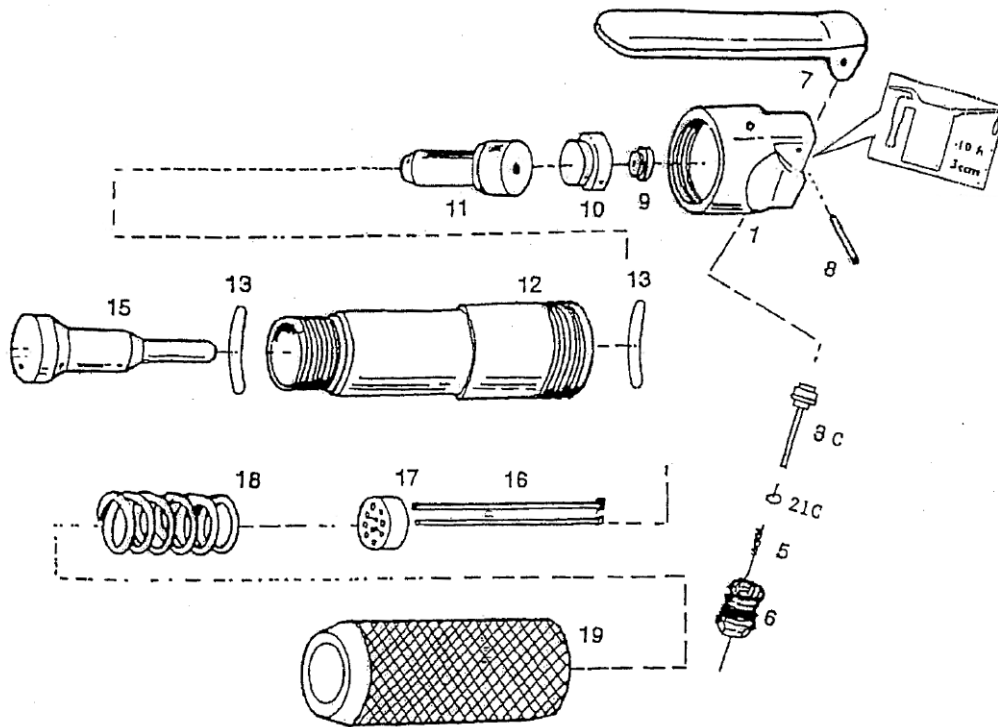

4615 NEEDLE SCALER

EXPLODED VIEW

PARTS LIST — FOR REFERENCE ONLY

Index Number	Part Number	Description	Qty.	Index Number	Part Number	Description	Qty.
1	RC5615C-01	Backhead	1				
3	RC5615C-03CTK	Throttle Valve Set	1				
5	RC5615C-05	Spring	1				
6	RC5615C-06	Valve Cap Set	1				
7	RC5615C-07	Lever	1				
8	RC5615C-08	Pin	1				
9	RC5615C-09	Rubber Cushion	1				
10	RC5615C-10	Fear Valve Block	1				
11	RC5615C-11	Piston	1				
12	RC5615C-12	Cylinder	1				
13	RC5615C-13TK	O-Ring	1				
15	RC5615C-15	Needle Driver	1				
16	RC5615C-16	Needle	1				
17	RC5615C-17	Needle Holder	1				
18	RC5615C-18	Spring	1				
19	RC5615C-19	Needle Tube	1				
21	RC5615C-21CTK	O-Ring	1				
	RC5615C-TK	Tune Up Kit 3C, 13, 21C					

Tune Up Kit: includes all parts having "TK" at the end.

FOOTNOTES

10000 SE Pine Street
Portland, OR 97216
503-254-6600
FAX 503-255-2615

When ordering spare parts, please specify
tool type, part number and description.