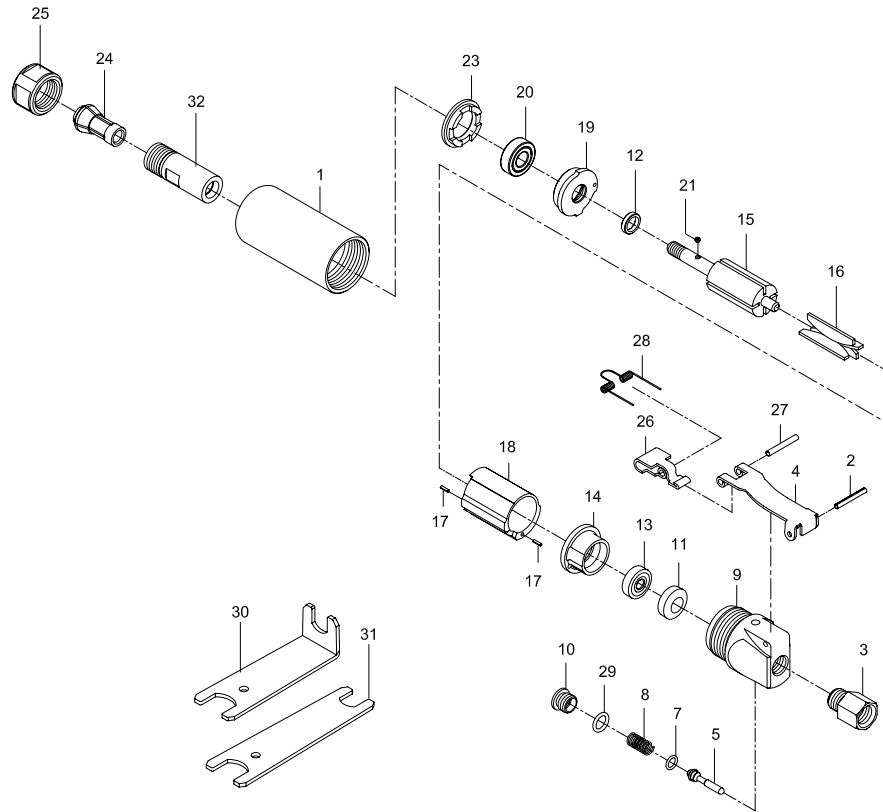

5001 1/4" STEEL DIE GRINDER

EXPLODED VIEW

PARTS LIST — FOR REFERENCE ONLY

Index Number	Part Number	Description	Qty	Index Number	Part Number	Description	Qty.
1	50101	Rotor Case	1	20	070130	Ball Bearing	1
2	50102	Spring Pin	1	21	40145	Steel Ball	1
3	50103	Air Inlet	1	23	50123	Collar	1
4	50104	Lever	1	24	51224	Collet Body	1
5	30105	Throttle Valve	1	25	51225	Collet Nut	1
7	30107	O-Ring	1	26	50126	Safety Lever	1
8	30108	Throttle Spring	1	27	50127	Spring Pin	1
9	50109	Handle	1	28	50128	Safety Lever Spring	1
10	30110	Plug	1	29	30109	O-Ring	1
11	30111	End Cap Plate	1	30	51227	Angle Double Ended Spanner	1
12	50112	Rotor Bushing	1	31	51228	Double Ended Spanner	1
13	030113	Ball Bearing	1	32	51222	Spindle	1
14	30114	Top Plate	1				
15	50115C	Rotor	1				
16	30116	Vanes	4				
17	30117	Lock Pin	2				
18	30118	Cylinder	1				
19	50119C	Bottom Plate	1				