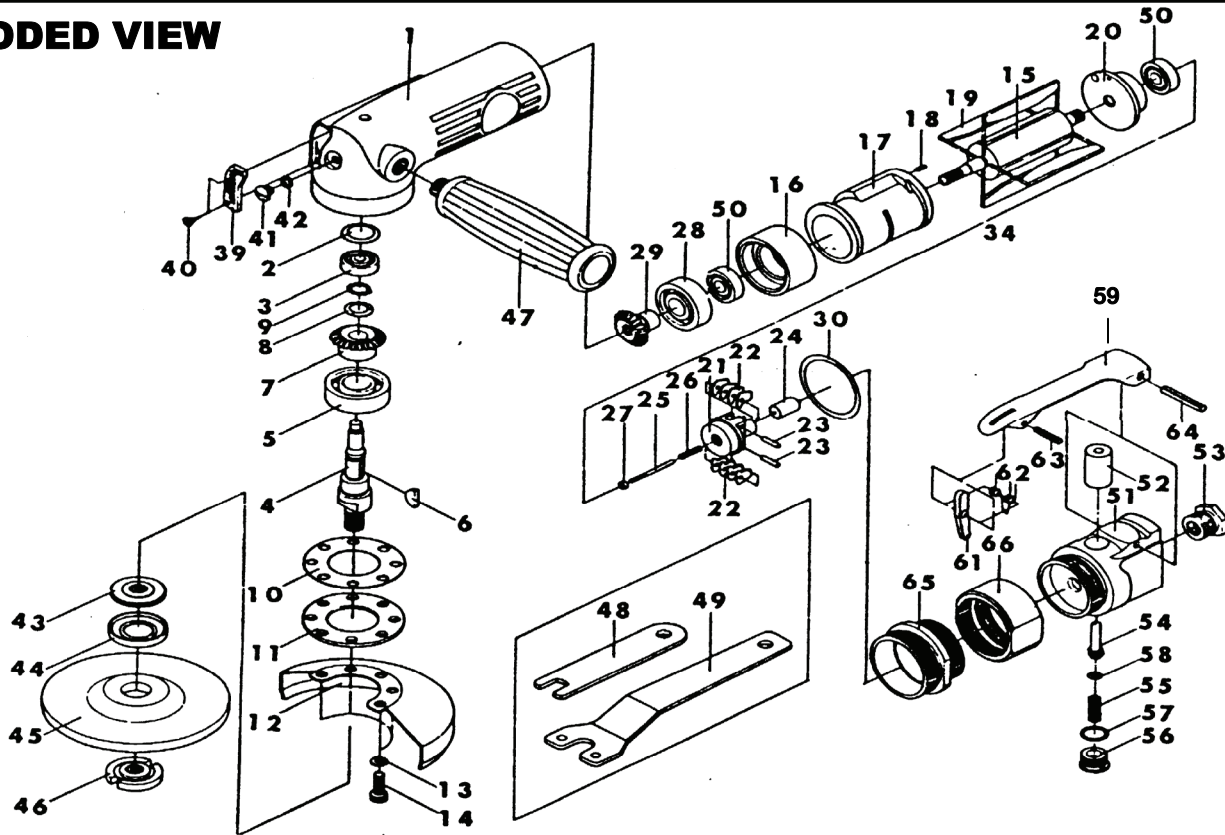

# 5006 4" ANGLE GRINDER

## PARTS LIST – FOR REFERENCE ONLY

Index Number	Part Number	Description	Qty.	Index Number	Part Number	Description	Qty.	Index Number	Part Number	Description	Qty.
1	DG-40001	Motor Housing	1	22	DG-40022	Pendulum	8**	50	BB-06082	Ball Bearing	2
2	DG-40002	Seal Plate	1	23	SP-30120	Spring Pin	2**	51	DG-40051	Throttle Valve Housing	1
3	BB-06262	Ball Bearing	1	24	DC-40024	Plunger	1**	52	DG-40052	Bushing	1
4	DG-40004	Arbor	1	25	DG-40025	Adj. Screw	1**	53	AR-38001	Air inlet Bushing	1
5	BB-62022	Ball Bearing	1	26	DG-40026	Spring	1**	54	DG-40054	Valve Stem	1
6	WK-0313A	Woodruff Key	1	27	DG-40027	Adjust Nut	1**	55	DG-40055	Valve Spring	1*
7	DG-40007	Bevel Gearing	1	28	BB-62012	Ball Bearing	1	56	DG-40056	Throttle Lever Plug	1
8	WW-0010	Wave Washer	1	29	DG-40029	Bevel Pinion	1	57	ORP-0120	O-Ring	1*
9	STW-010	External Stop Ring	1	30	DG-40030	O-Ring	1*	58	ORP-0050	O-Ring	1
10	DG-40010	Gasket	1	39	DG-40039	Exhaust Deflector	1	59	DG-40059	Throttle Lever	1
11	DG-40011	Retainer	1	40	T2-3008B	Tapping Screw	2	61	DG-40061	Throttle Lever Lock	1
12	DG-40012	Center Wheel Guard	1	41	PG-38043	Plug	1*	62	DG-40062	Torsion Spring	1
14	B2-0512A	Hex Socket Head Cap Bolt	5	42	ORP-0040	O-Rig	1*	63	SP-30175	Spring Pin	1
15	DG-40015	Rotor	1	43	AG-30052	Flap	1	64	SP-40300	Spring Pin	1
16	DG-40016	Front end Plate	1	44	AG-30053	Flange Rubber Shield	1	65	DG-40065	Lock Ring	1
17	VP-70017	Cylinder	1	45	AG-40059	Grinding Wheel	1	66	DG-40066	Coupling Nut	1
18	SP-30060	Spring Pin	1*	46	AG-30054	Flange Nut	1	<b>ACCESSORIES</b>			
19	VP-70014	Rotor Blade	1*	47	AP-70047	Handle	1	400-78	5/8" Threaded Adapter	1	
20	VP-70013	Rear End Plate	1	48	DG-40048	Wrench (A)	1	GA-3495	Adapter wheels for 3/8" hubbed wheel.	1	
21	DG-40021	Governor	1**	49	AG-30058	Wrench (B)	1	GA-3588	Wheel nuts for 3/8" hubbed wheel	1	