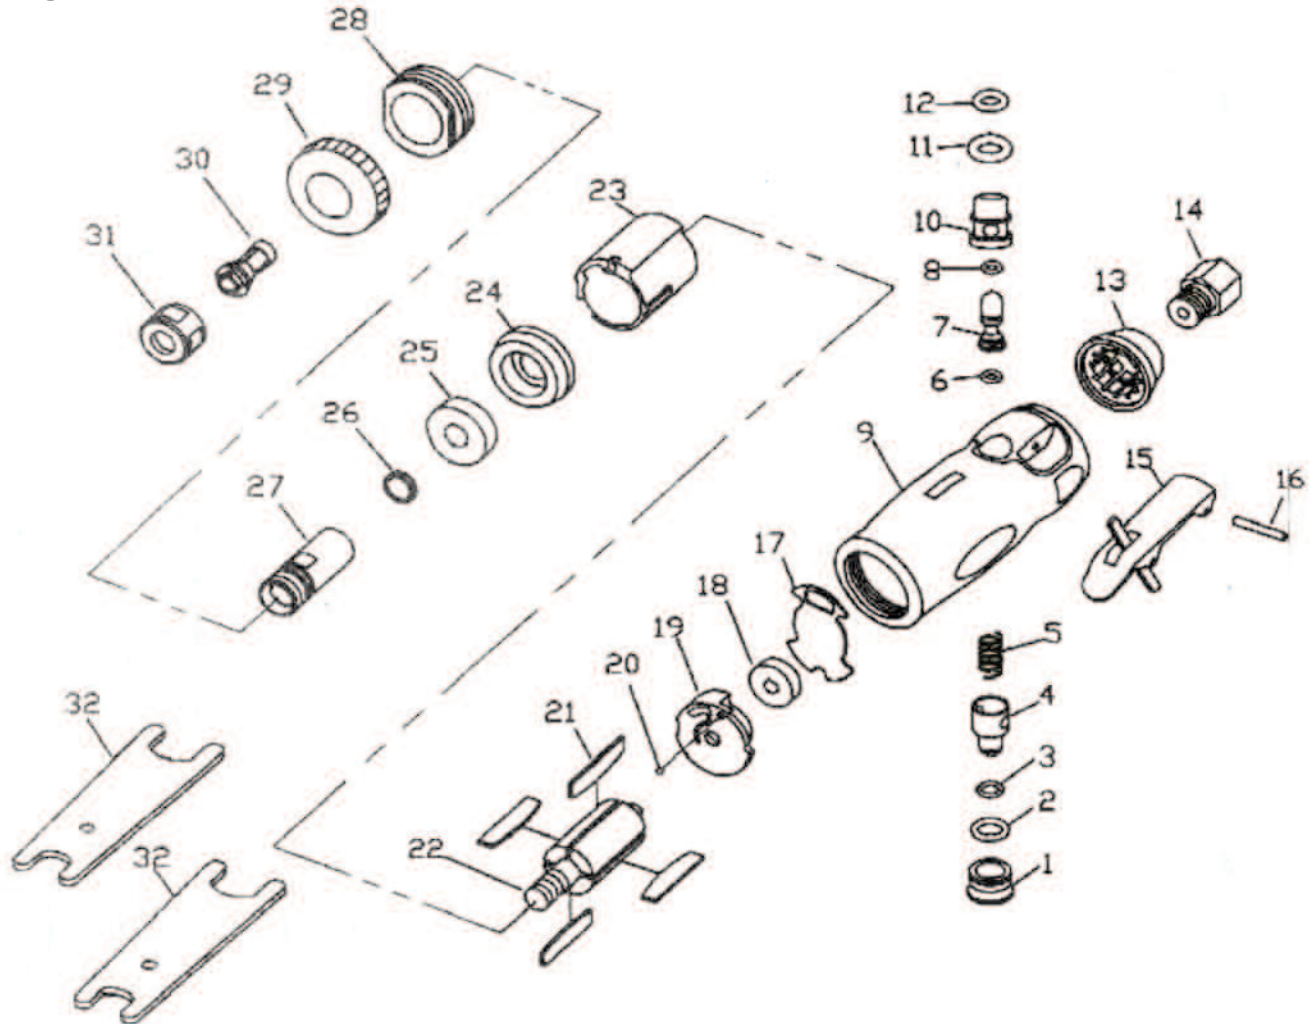

5200EC 1/4" MEDIUM DIE GRINDER

EXPLODED VIEW

PARTS LIST — FOR REFERENCE ONLY

Index Number	Part Number	Description	Qty.	Index Number	Part Number	Description	Qty.
1	4001001	Plug Screw	1	17	4001017	Steel Plate	1
2	4001002	O-Ring	1	18	4001018	Bearing	1
3	4001003	O-Ring	1	19	4001019	Bearing Plate	4
4	4001004	Air Regulator	1	20	4001020	Ball	1
5	4001005	Valve Spring	1	21	4001021	Rotor Blade	4
6	4001006	O-Ring	1	22	4001022	Rotor	1
7	4001007	Valve Stem	1	23	4001023	Cylinder	1
8	4001008	O-Ring	1	24	4001024	Bearing Plate	1
9	4001009	Motor Housing	1	25	4001025	Bearing	1
10	4001010	Valve Bushing	1	26	4001026	Washer	1
11	4001011	O-Ring	1	27	4001027	Spindle	1
12	4001012	O-Ring	1	28	4001028	Lock Ring	1
13	4001013	Muffler	1	29	4001029	Housing Cap	1
14	4001014	Air Inlet	1	30	4001030	Collect	1
15	4001015	Lever	1	31	4001031	Collect Nut	1
16	4001016	Lever Pin	1	32	4001032	Wrench	2

10000 SE PINE STREET
 PORTLAND, OR 97216
 503-254-1749
 FAX 503-256-4026

When ordering spare parts, please specify
 tool type, part number and description.

FOOTNOTES