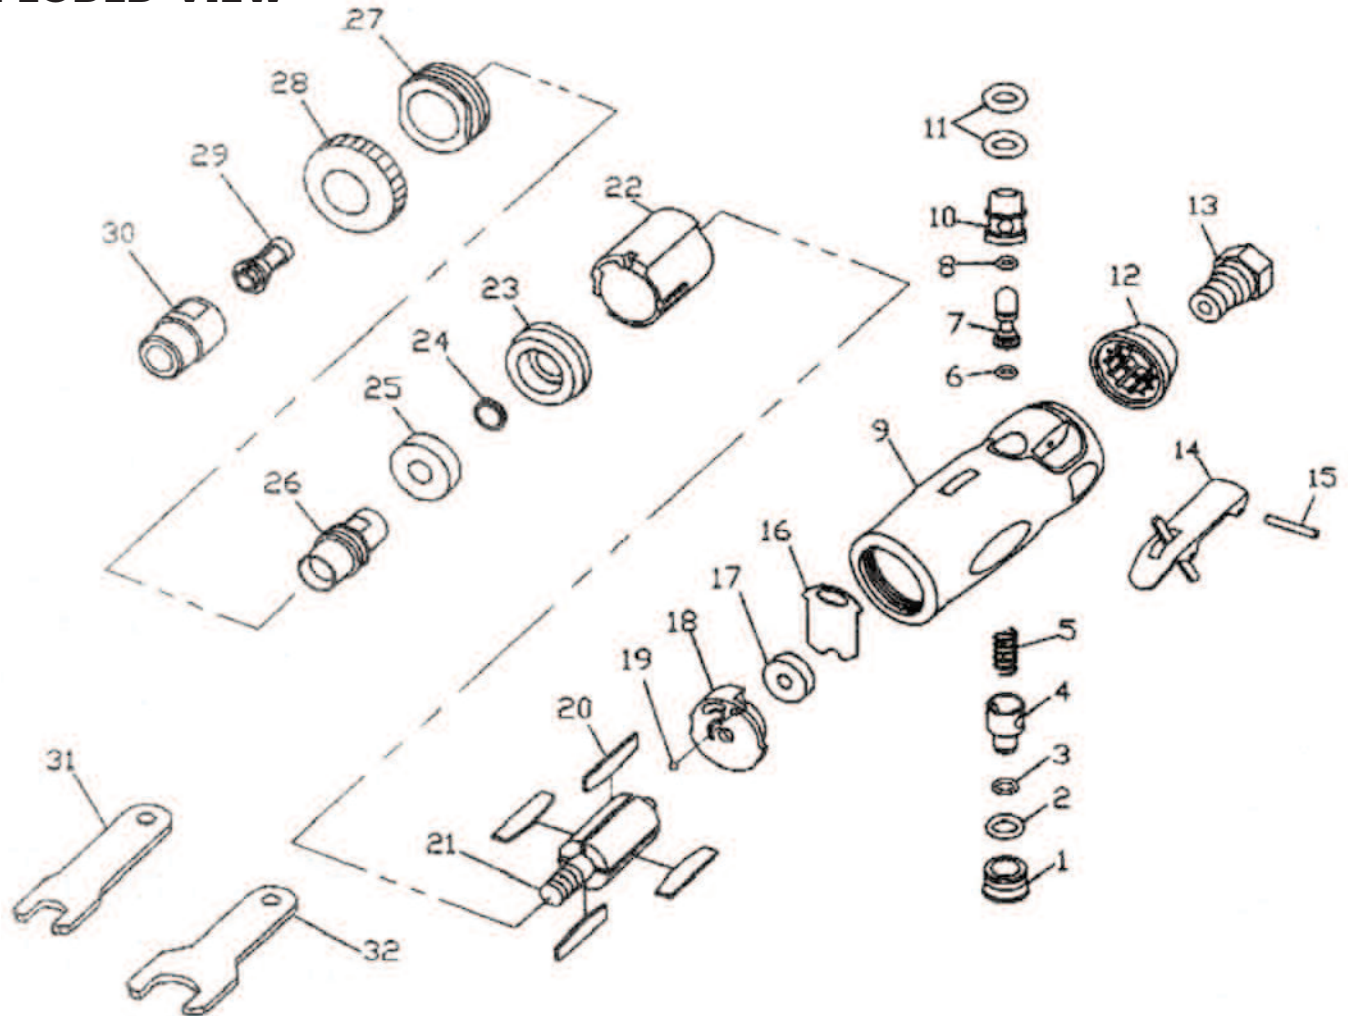

5201EC 1/4" MINI DIE GRINDER

EXPLODED VIEW

PARTS LIST — FOR REFERENCE ONLY

Index Number	Part Number	Description	Qty.	Index Number	Part Number	Description	Qty.
1	3001001	Plug Screw	1	17	3001017	Bearing	1
2	3001002	O-Ring	1	18	3001018	Bearing Plate	1
3	3001003	O-Ring	1	19	3001019	Ball	1
4	3001004	Air Regulator	1	20	3001020	Rotor Blade	4
5	3001005	Valve Spring	1	21	3001021	Rotor	1
6	3001006	O-Ring	1	22	3001022	Cylinder	1
7	3001007	Valve Stem	1	23	3001023	Bearing Plate	1
8	3001008	O-Ring	1	24	3001024	Rotor Collar	1
9	3001009	Motor Housing	1	25	3001025	Bearing	1
10	3001010	Valve Bushing	1	26	3001026	Spindle	1
11	3001011	O-Ring	2	27	3001027	Lock Ring	1
12	3001012	Muffler	1	28	3001028	Housing Cap	1
13	3001013	Air Inlet	1	29	3001029	Collect	1
14	3001014	Lever	1	30	3001030	Collect Nut	1
15	3001015	Lever Pin	1	31	3001031	Wrench (11mm)	1
16	3001016	Steel Plate	1	32	3001032	Wrench (17mm)	1

FOOTNOTES

10000 SE PINE STREET
 PORTLAND, OR 97216
 503-254-1749
 FAX 503-256-4026

When ordering spare parts, please specify
 tool type, part number and description.