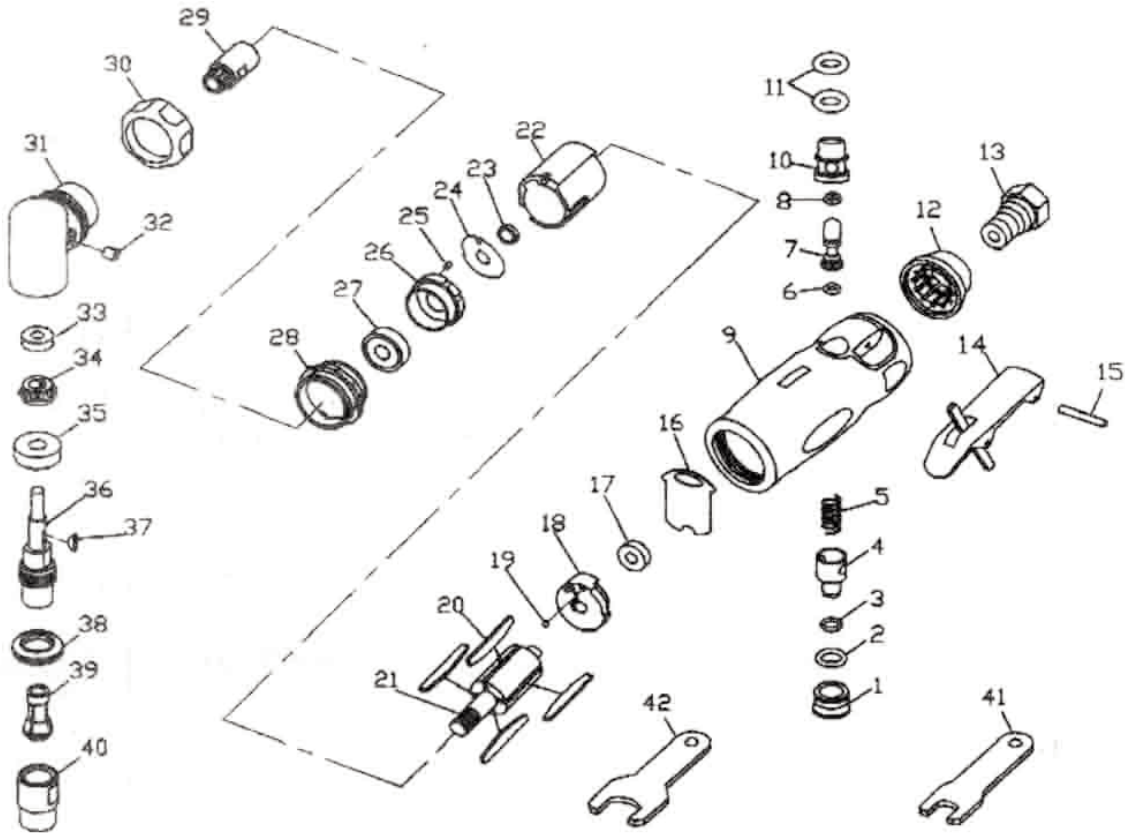

5202EC 1/4" ANGLE DIE GRINDER

EXPLODED VIEW

PARTS LIST — FOR REFERENCE ONLY

Index Number	Part Number	Description	Qty.	Index Number	Part Number	Description	Qty.
1	3014001	Plug Screw	1	22	3014022	Cylinder	1
2	3014002	O-Ring	1	23	3014023	Rotor Collar	1
3	3014003	O-Ring	1	24	3014024	Steel Plate	1
4	3014004	Air Regulator	1	25	3014025	Locating Pin	1
5	3014005	Valve Spring	1	26	3014026	Bearing Plate	1
6	3014006	O-Ring	1	27	3014027	Bearing	1
7	3014007	Valve Stem	1	28	3014028	Lock Ring	1
8	3014008	O-Ring	1	29	3014029	Pinion Gear	1
9	3014009	Motor Housing	1	30	3014030	Cap	1
10	3014010	Valve Bushing	1	31	3014031	Angle Head Housing	1
11	3014011	O-Ring	2	32	3014032	Grease Cap	1
12	3014012	Muffler	1	33	3014033	Bearing	1
13	3014013	Air Inlet	1	34	3014034	Spindle Gear	1
14	3014014	Lever	1	35	3014035	Bearing	1
15	3014015	Lever Pin	1	36	3014036	Spindle	1
16	3014016	Steel Plate	1	37	3014037	Woodruff Key	1
17	3014017	Bearing	1	38	3014038	Clamp Nut	1
18	3014018	Bearing Plate	1	39	3014039	Collet	1
19	3014019	Ball	1	40	3014040	Collet Nut	1
20	3014020	Rotor Blade	4	41	3014041	Wrench (11mm)	1
21	3014021	Rotor	1	42	3014042	Wrench (17mm)	1

FOOTNOTES

10000 SE PINE STREET
PORTLAND, OR 97216
503-254-1749
FAX 503-256-4026

When ordering spare parts, please specify
tool type, part number and description.