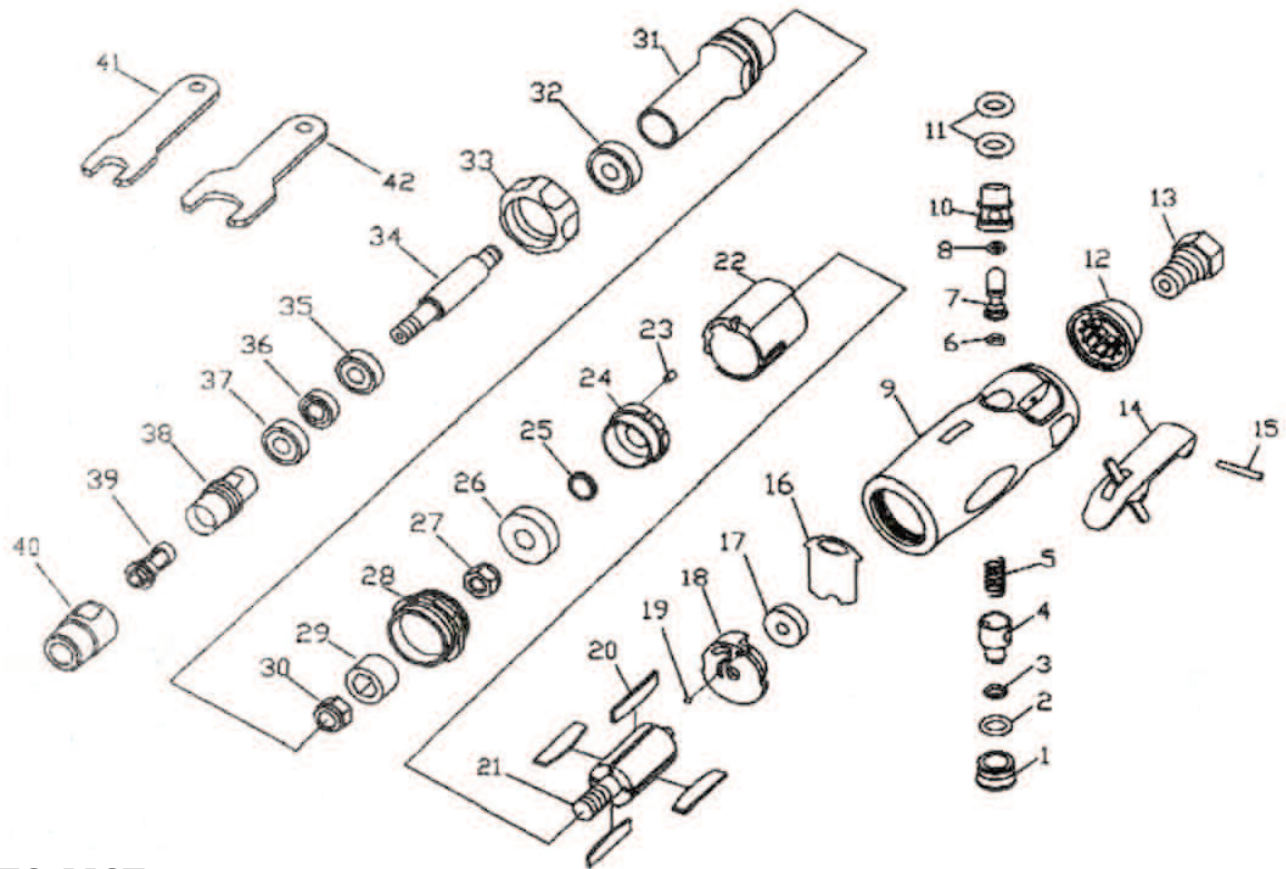

5206EC 3" EXTENDED DIE GRINDER

EXPLODED VIEW

PARTS LIST — FOR REFERENCE ONLY

Index Number	Part Number	Description	Qty.	Index Number	Part Number	Description	Qty.
1	3003001	Plug Screw	1	22	3003022	Cylinder	1
2	3003002	O-Ring	1	23	3003023	Locating Pin	1
3	3003003	O-Ring	1	24	3003024	Bearing Plate	1
4	3003004	Air Regulator	1	25	3003025	Roter Collar	1
5	3003005	Valve Spring	1	26	3003026	Bearing	1
6	3003006	O-Ring	1	27	3003027	Coupling Nut	1
7	3003007	Valve Stem	1	28	3003028	Lock Pin	1
8	3003008	O-Ring	1	29	3003029	Coupling	1
9	3003009	Motor Housing	1	30	3003030	Coupling Nut	1
10	3003010	Valve Bushing	1	31	3003031	3" Housing	1
11	3003011	O-Ring	2	32	3003032	Bearing	1
12	3003012	Muffler	1	33	3003033	Cap	1
13	3003013	Air Inlet	1	34	3003034	3" Spindle	1
14	3003014	Lever	1	35	3003035	Bearing	1
15	3003015	Lever Pin	1	36	3003036	Bearing	1
16	3003016	Steel Plate	1	37	3003037	Bearing	1
17	3003017	Bearing	1	38	3003038	Spindle	1
18	3003018	Bearing Plate	1	39	3003039	Collet	1
19	3003019	Ball	1	40	3003040	Collet Nut	1
20	3003020	Roter Blade	4	41	3003041	Wrench (11mm)	1
21	3003021	Rotor	1	42	3003042	Wrench (17mm)	1

FOOTNOTES

10000 SE PINE STREET
 PORTLAND, OR 97216
 503-254-1749
 FAX 503-256-4026

When ordering spare parts, please specify
 tool type, part number and description.

REVISED 09/09