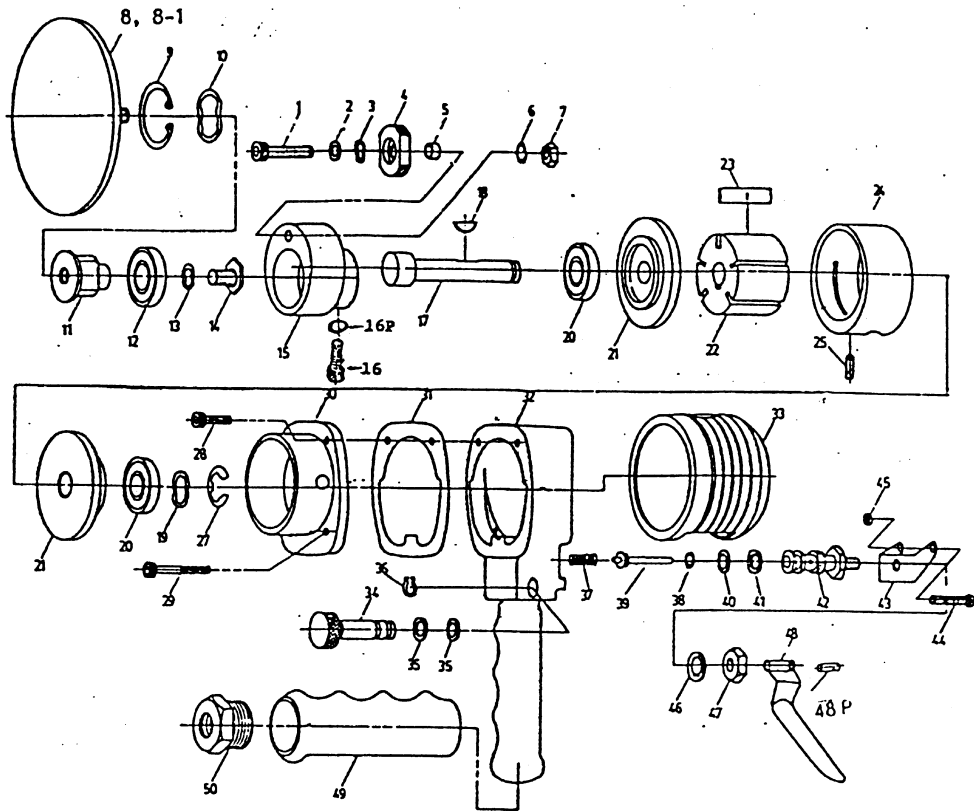

6005 ORBITAL SANDER

EXPLODED VIEW

PARTS LIST – FOR REFERENCE ONLY

Index Number	Part Number	Description	Qty.	Index Number	Part Number	Description	Qty.	Index Number	Part Number	Description	Qty.
1	101101	Screw	1	18	101118	Key	1 *	36	101136	Retaining Ring	1
2	101102	Flat Washer	1	19	101119	Wave Washer	1 *	37	101137	Throttle Valve Spring	1 *
3	101103	Wave Washer	1	20	101120	Ball Bearing	2 *	38	101138	O-Ring	1 *
4	101104	Spindle Lock	1	21	101121	End Plate	1	39	101139	Valve Stem	1
5	101105	Spacer	1	22	101122	Rotor	1	40	101140	O-Ring	1 *
6	101106	Wave Washer	1	23	101123	Rotor Blade	5 *	41	101141	O-Ring	1 *
7	101107	Hex Nut	1	24	101124	Cylinder	1	42	101142	Valve Body	1
8	101108	5" Sanding Pad	1	25	101125	Locating Pin	1	43	101143	Bracket	1
8-1	101108-1	6" Sanding Pad	1	27	101127	Retaining Ring	1 *	44	101144	Hinge Screw	1
9	101109	Retaining Ring	1	28	101128	Cap Screw	2	45	101145	Hex Nut	1
10	101110	Wave Washer	1	29	101129	Cap Screw	2	46	101146	Lock Washer	1
11	101111	Drive Spindle	1	30	101130	Drive Housing	1	47	101147	Throttle Valve Spring	1
12	101112	Ball Bearing	1	31	101131	Gasket	1 *	48	101148	Safety Lever	1
13	101113	Wave Washer	1	32	101132	Motor Housing	1	49	101149	Handing Cover	1
14	101114	Front Screw	1	33	101133	Housing Cover	1	50	101150	Hose Adapter	1
15	101115	Orbital Hub	1	34	101134	Valve Speed Regulator	1	16P	101116P	Spring Washer	1
16	101116	Socket Screw	1	35	101135	O-Ring	2 *	48P	101148P	Pin	1
17	101117	Rotor Shaft	1								

TECHNICAL DATA

	Max Air Pressure	Recommended Air Hose Size	RPM Free Speed	Max Air Flow CFM	Weight (lbs.)
6005	90 psi	3/8"	10,000	16	5.2

FOOTNOTES

* Parts Available in Repair Kit 6005-RK*

When ordering spare parts, please specify tool type, part number and description