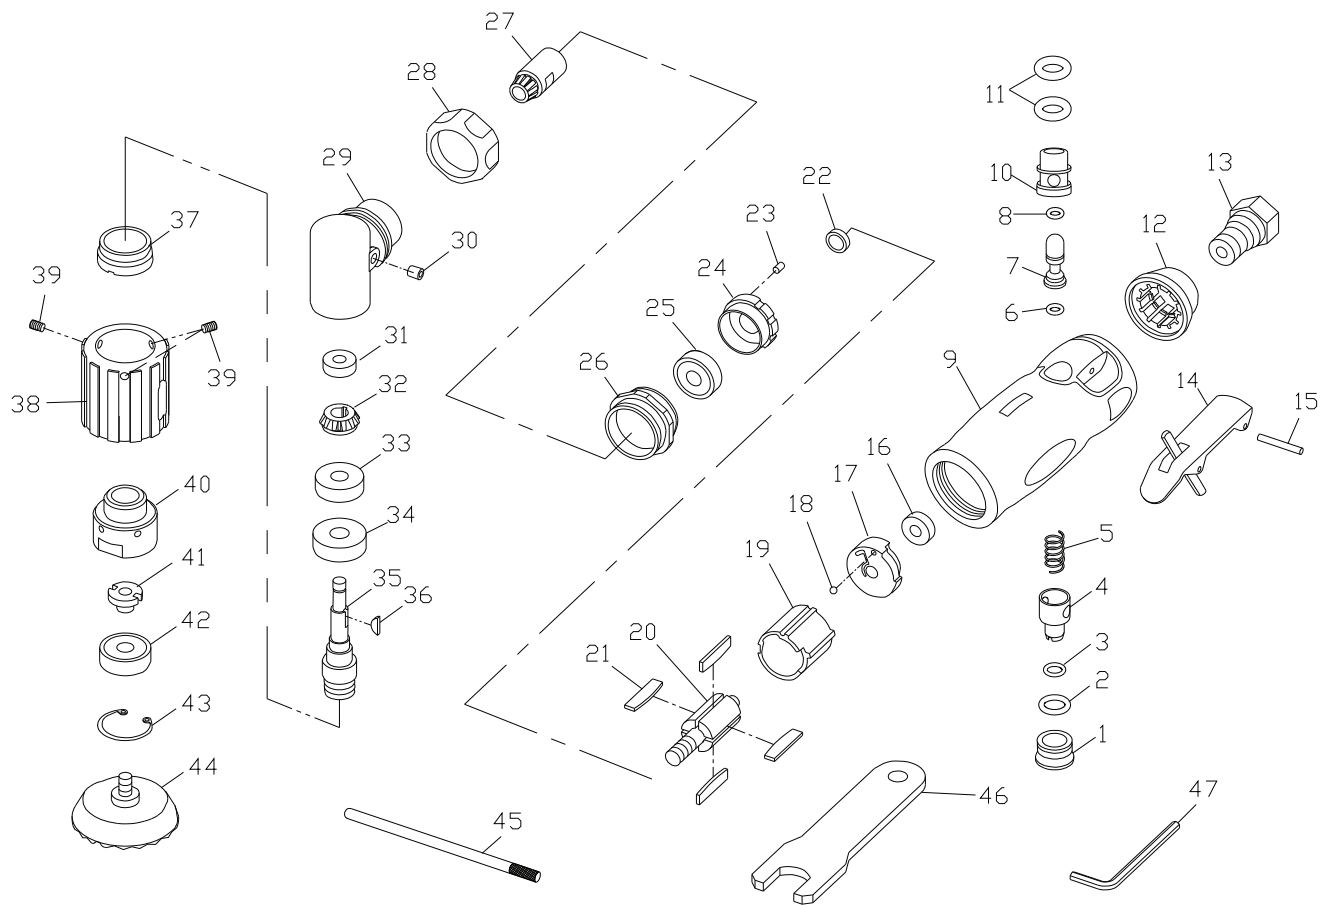

6114EC 2" ANGLE ORBITAL SANDER, 90°

EXPLODED VIEW

PARTS LIST — FOR REFERENCE ONLY

Index Number	Part Number	Description	Qty.	Index Number	Part Number	Description	Qty.	Index Number	Part Number	Description	Qty.
1	3016001	Plug Screw	1	18	3016018	Ball	1	35	3016035	Spindle	1
2	3016002	O-Ring	1	19	3016019	Cylinder	1	36	3016036	Woodruff Key	1
3	3016003	O-Ring	1	20	3016020	Rotor	1	37	3016037	Clamp Nut	1
4	3016004	Air Regulator	1	21	3016021	Rotor Blade	4	38	3016038	Drive Housing	1
5	3016005	Valve Spring	1	22	3016022	Rotor Collar	1	39	3016039	Set Screw	3
6	3016006	O-Ring	1	23	3016023	Locating Pin	1	40	3016040	Orbital Hub	1
7	3016007	Valve Stem	1	24	3016024	Bearing Plate	1	41	3016041	Drive Spindle	1
8	3016008	O-Ring	1	25	3016025	Bearing	1	42	3016042	Bearing	1
9	3016009	Motor Housing	1	26	3016026	Lock Ring	1	43	3016043	Retaining Ring	1
10	3016010	Valve Bushing	1	27	3016027	Pinion Gear	1	44	3016044	Pad 2"	1
11	3016011	O-Ring	2	28	3016028	Cap	1	ACCESSORIES			
12	3016012	Muffler	1	29	3016029	Angle Head Housing	1	45	3016045	Holding Tool	1
13	3016013	Air Inlet	1	30	3016030	Grease Cap	1	46	3016046	Wrench (27mm)	1
14	3016014	Lever	1	31	3016031	Rear Spindle Ball Bearing	1	47	3016047	Screw Spanner (2mm)	1
15	3016015	Lever Pin	1	32	3016032	Spindle Gear	1	FOOTNOTES			
16	3016016	Bearing	1	33	3016033	Bearing	1				
17	3016017	Bearing Plate	1	34	3016034	Bearing	1				

When ordering spare parts, please specify tool type, part number and description.

10000 SE PINE ST., PORTLAND, OR 97216
503-254-6600 FAX 503-254-7215

REVISED 07/06