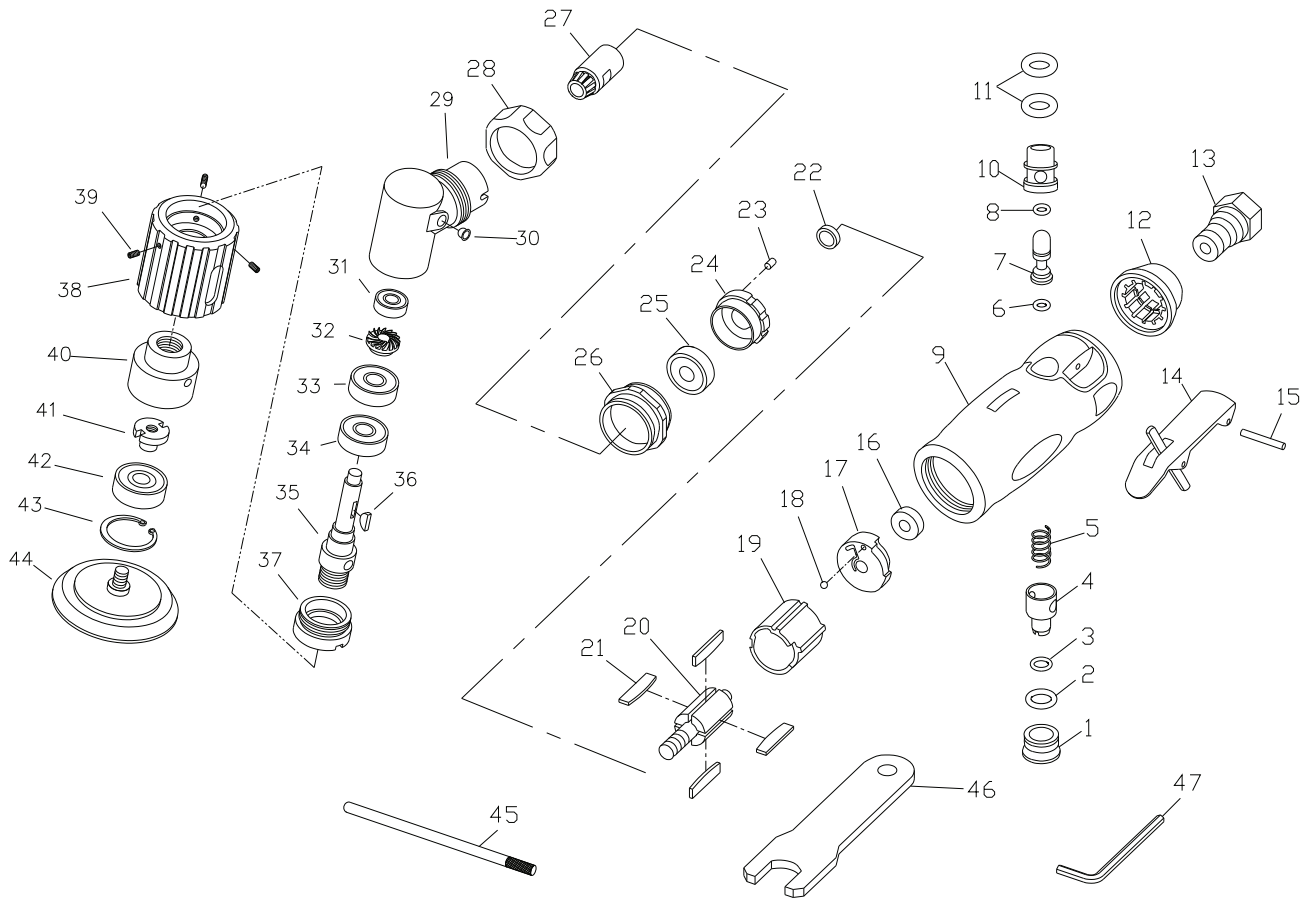

6115EC 2" ANGLE ORBITAL SANDER, 105°

EXPLODED VIEW

PARTS LIST — FOR REFERENCE ONLY

Index Number	Part Number	Description	Qty.	Index Number	Part Number	Description	Qty.	Index Number	Part Number	Description	Qty.
1	3053001	Plug Screw	1	18	3053018	Ball	1	35	3053035	Spindle	1
2	3053002	O-Ring	1	19	3053019	Cylinder	1	36	3053036	Woodruff Key	1
3	3053003	O-Ring	1	20	3053020	Rotor	1	37	3053037	Clamp Nut	1
4	3053004	Air Regulator	1	21	3053021	Rotor Blade	4	38	3053038	Drive Housing	1
5	3053005	Valve Spring	1	22	3053022	Rotor Collar	1	39	3053039	Set Screw	3
6	3053006	O-Ring	1	23	3053023	Locating Pin	1	40	3053040	Orbital Hub	1
7	3053007	Valve Stem	1	24	3053024	Bearing Plate	1	41	3053041	Drive Spindle	1
8	3053008	O-Ring	1	25	3053025	Bearing	1	42	3053042	Bearing	1
9	3053009	Motor Housing	1	26	3053026	Lock Ring	1	43	3053043	Retaining Ring	1
10	3053010	Valve Bushing	1	27	3053027	Pinion Gear	1	44	3053044	Pad 2"	1
11	3053011	O-Ring	2	28	3053028	Cap	1	ACCESSORIES			
12	3053012	Muffler	1	29	3053029	105° Head Housing	1	45	3053045	Holding Tool	1
13	3053013	Air Inlet	1	30	3053030	Grease Cap	1	46	3053046	Wrench (27mm)	1
14	3053014	Lever	1	31	3053031	Rear Spindle Ball Bearing	1	47	3053047	Screw Spanner (2mm)	1
15	3053015	Lever Pin	1	32	3053032	Spindle Gear	1	FOOTNOTES			
16	3053016	Bearing	1	33	3053033	Bearing	1				
17	3053017	Bearing Plate	1	34	3053034	Bearing	1				

When ordering spare parts, please specify tool type, part number and description.

10000 SE PINE ST., PORTLAND, OR 97216
503-254-6600 FAX 503-254-7215