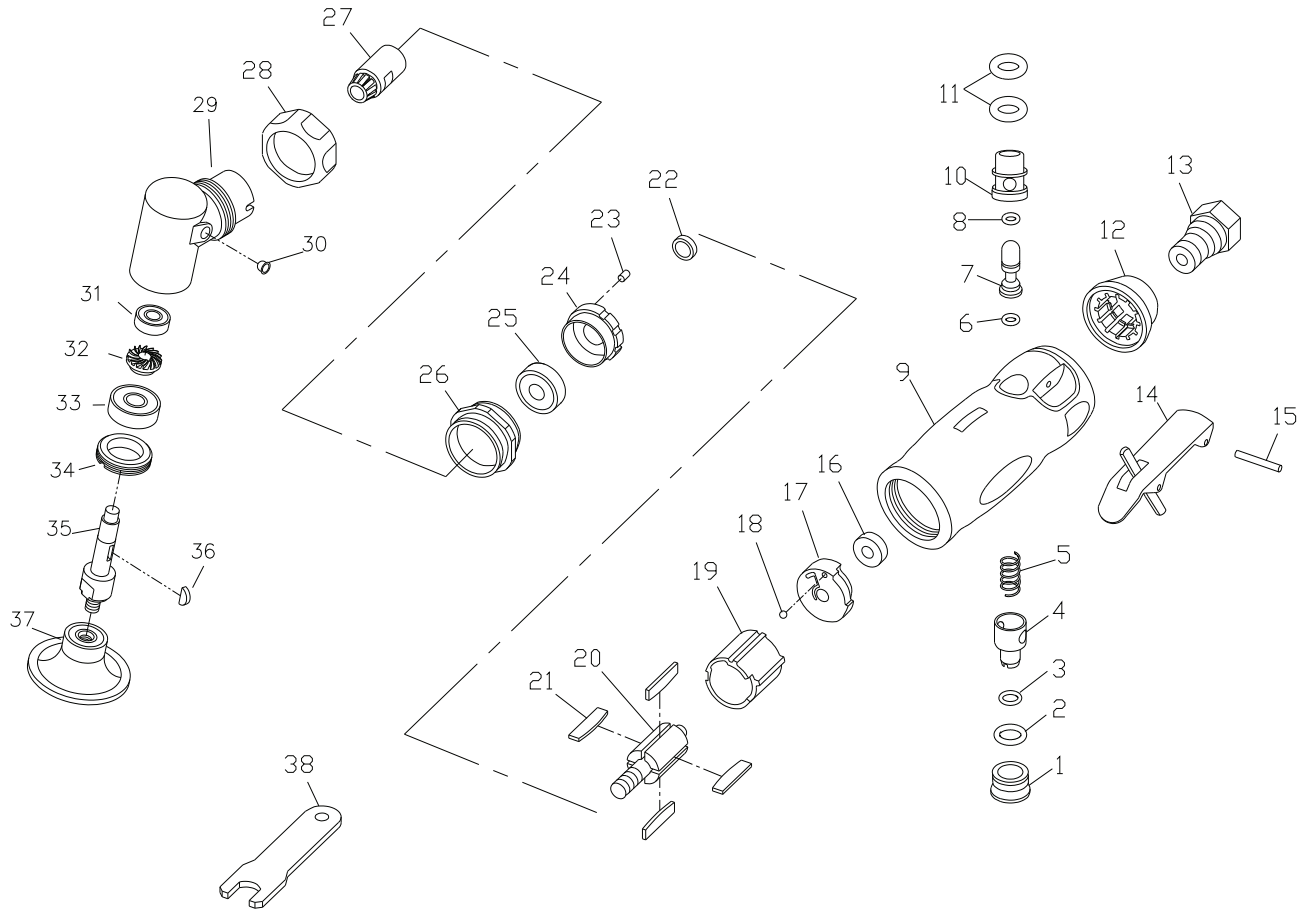

6134EC 2" ANGLE SANDER, 105°

EXPLODED VIEW

PARTS LIST — FOR REFERENCE ONLY

| Index Number | Part Number | Description | Qty. | Index Number | Part Number | Description | Qty. |
|--------------------|-------------|---------------|------|--------------|-------------|-------------------|------|
| 1 | 3054001 | Plug Screw | 1 | 21 | 3054021 | Rotor Blade | 4 |
| 2 | 3054002 | O-Ring | 1 | 22 | 3054022 | Rotor Collar | 1 |
| 3 | 3054003 | O-Ring | 1 | 23 | 3054023 | Locating Pin | 1 |
| 4 | 3054004 | Air Regulator | 1 | 24 | 3054024 | Bearing Plate | 1 |
| 5 | 3054005 | Valve Spring | 1 | 25 | 3054025 | Bearing | 1 |
| 6 | 3054006 | O-Ring | 1 | 26 | 3054026 | Lock Ring | 1 |
| 7 | 3054007 | Valve Stem | 1 | 27 | 3054027 | Pinion Gear | 1 |
| 8 | 3054008 | O-Ring | 1 | 28 | 3054028 | Cap | 1 |
| 9 | 3054009 | Motor Housing | 1 | 29 | 3054029 | 105° Head Housing | 1 |
| 10 | 3054010 | Valve Bushing | 1 | 30 | 3054030 | Grease Cap | 1 |
| 11 | 3054011 | O-Ring | 2 | 31 | 3054031 | Bearing | 1 |
| 12 | 3054012 | Muffler | 1 | 32 | 3054032 | Spindle Gear | 1 |
| 13 | 3054013 | Air Inlet | 1 | 33 | 3054033 | Bearing | 1 |
| 14 | 3054014 | Lever | 1 | 34 | 3054034 | Clamp Nut | 1 |
| 15 | 3054015 | Lever Pin | 1 | 35 | 3054035 | Spindle | 1 |
| 16 | 3054016 | Bearing | 1 | 36 | 3054036 | Woodruff Key | 1 |
| 17 | 3054017 | Bearing Plate | 1 | 37 | 3054037 | 2" Backing Pad | 1 |
| 18 | 3054018 | Ball | 1 | | | | |
| 19 | 3054019 | Cylinder | 1 | | | | |
| 20 | 3054020 | Rotor | 1 | | | | |
| ACCESSORIES | | | | | | | |
| | | | | 38 | 3054038 | Wrench (15 mm) | 1 |

When ordering spare parts, please specify tool type, part number and description.

10000 SE PINE ST., PORTLAND, OR 97216
503-254-6600 FAX 503-254-7215

FOOTNOTES