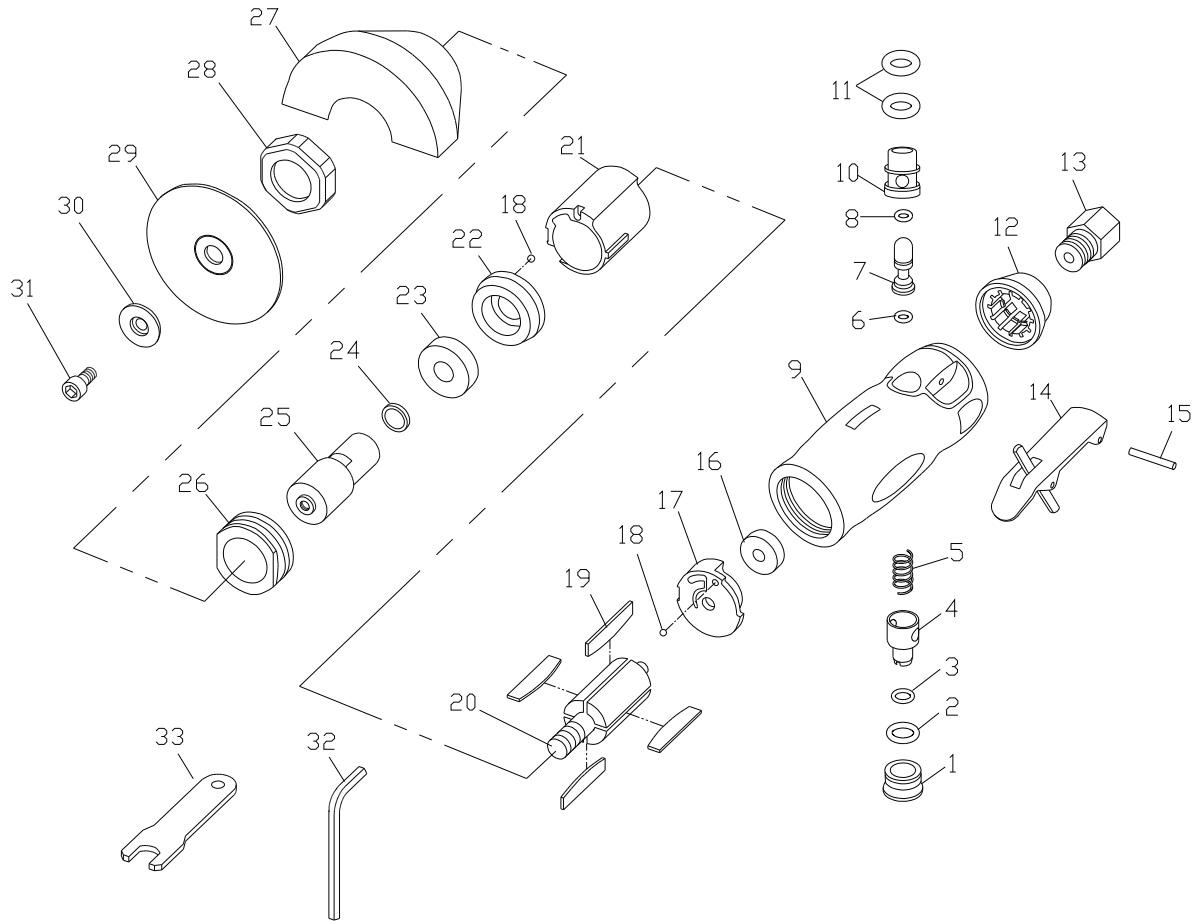

6812EC 3" ANGLE CUT-OFF TOOL

EXPLODED VIEW

PARTS LIST — FOR REFERENCE ONLY

Index Number	Part Number	Description	Qty.	Index Number	Part Number	Description	Qty.
1	4004001	Plug Screw	1	18	4004018	Ball	2
2	4004002	O-Ring	1	19	4004019	Rotor Blade	4
3	4004003	O-Ring	1	20	4004020	Rotor	1
4	4004004	Air Regulator	1	21	4004021	Cylinder	1
5	4004005	Valve Spring	1	22	4004022	Bearing Plate	1
6	4004006	O-Ring	1	23	4004023	Bearing	1
7	4004007	Valve Stem	1	24	4004024	Washer	1
8	4004008	O-Ring	1	25	4004025	Spindle	1
9	4004009	Motor Housing	1	26	4004026	Lock Ring	1
10	4004010	Valve Bushing	1	27	4004027	Plastic Protector	1
11	4004011	O-Ring	2	28	4004028	Nut	1
12	4004012	Muffler	1	29	4004029	Cutting Wheel	1
13	4004013	Air Inlet	1	30	4004030	Spacer	1
14	4004014	Lever	1	31	34004031	Hex Screw	1
15	4004015	Lever Pin	1	ACCESSORIES			
16	4004016	Bearing	1	32	4004032	Allen Wrench	1
17	4004017	Bearing Plate	1	33	4004033	Wrench	1

When ordering spare parts, please specify tool type, part number and description.

10000 SE PINE ST., PORTLAND, OR 97216
503-254-6600 FAX 503-254-7215

FOOTNOTES