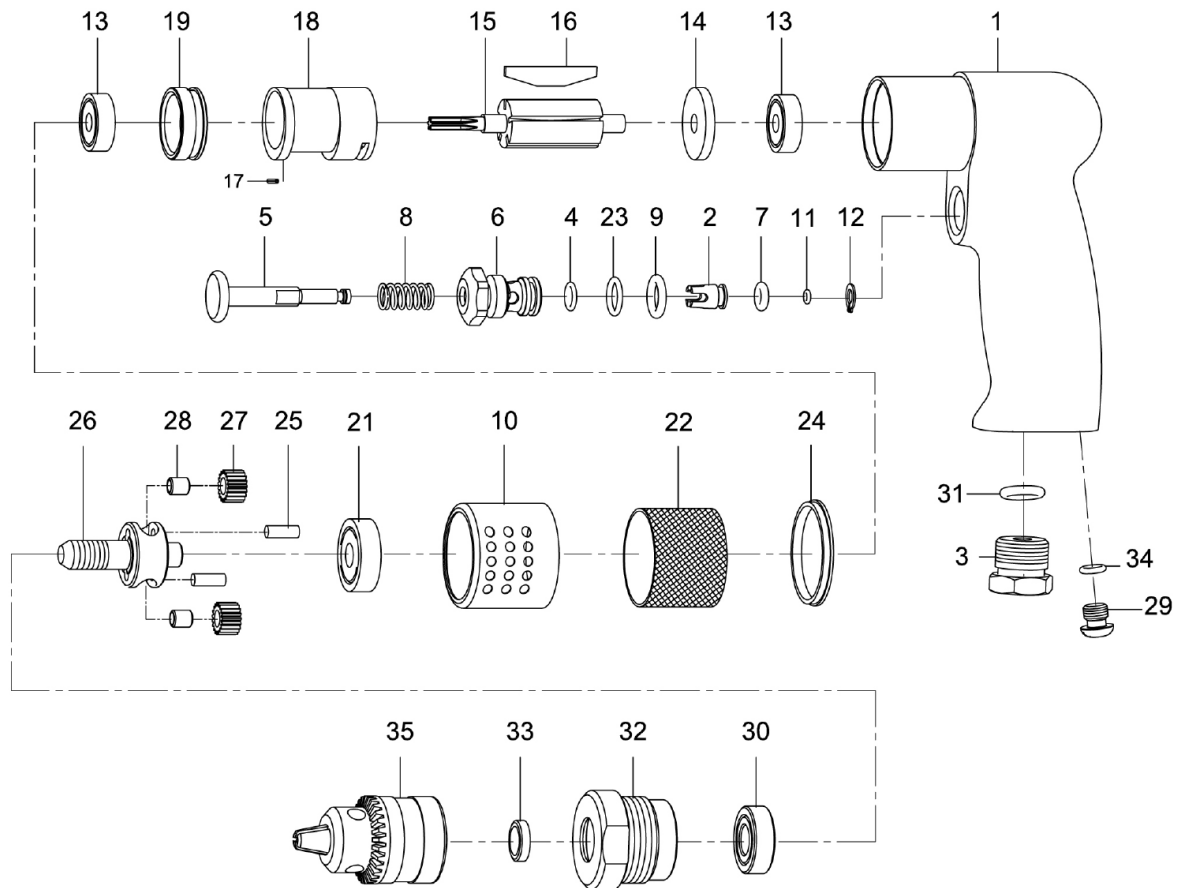

7000 1/4" AIR DRILL

EXPLODED VIEW

PARTS LIST — FOR REFERENCE ONLY

Index Number	Part Number	Description	Qty.	Index Number	Part Number	Description	Qty.
1	72801-11	Motor Housing	1	18	72818-11	Cylinder	1
2	72802-11	Throttle	1	19	78-728619-11	Front End Plate	1
3	72803-11	Air Inlet	1	21	061020-11	Ball Bearing	1
4	40333-11	O-Ring	1	22	72822-11	Filter	1
5	72805-11	Trigger	1	23	72823-11	O-Ring	1
6	72806-11	Valve Bushing	1	24	72824-11	Rubber Ring	1
7	72807-11	O-Ring	1	25	72825-11	Pin	2
8	72808-11	Spring	1	26	72826-11	Cage	1
9	72809-11	O-Ring	1	27	72827-11	Gear	2
10	72810-11	Exhaust Deflector	1	28	72828-11	Bushing	2
11	72811-11	O-Ring	1	29	72829-11	Oil Screw	1
12	62047-11	Retainer Ring	1	30	070130-11	Ball Bearing	1
13	030113-11	Ball Bearing	2	31	72831-11	O-Ring	1
14	72814-11	Rear End Plate	1	32	72832-11	Gear Housing	1
15	72815-11	Rotor	1	33	72833-11	Spacer	1
16	72816-11	Rotor Blade	5	34	72834-11	O-Ring	1
17	30117-11	Spring Pin	1	35	10059-11	Chuck 1/4"	1