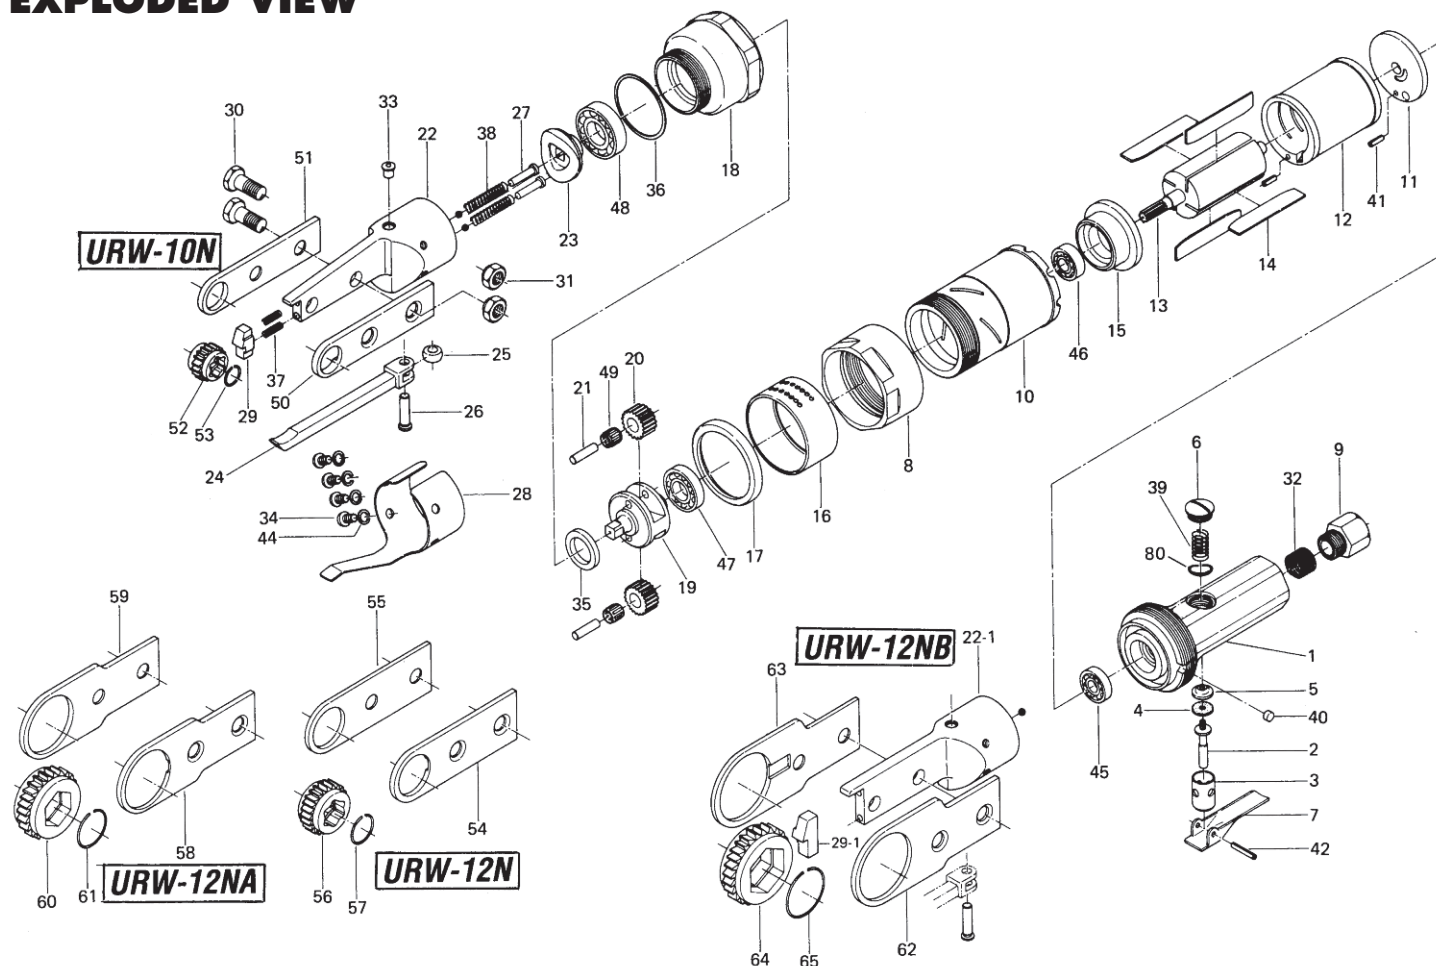

## PARTS LIST — FOR REFERENCE ONLY

Index Number	Part Number	Description	Qty.	Index Number	Part Number	Description	Qty.	Index Number	Part Number	Description	Qty.
1	203-011-2	Handle		30	201-666-1	Rod Guide Bolt	2	61	978-281-0	Snap Ring (23 x 1.2 x 9)	1 ●
2	203-100-1	Valve	1	31	201-667-1	Rod Guide Nut	2	62	218-665-1	Rod Guide (Left)	1 ✖
3	203-102-1	Valve Bushing	1	32	965-073-0	Helix-Sert (UNF5/8 x N6)	1	63	218-664-1	Rod Guide (Right)	1 ✖
4	996-415-0	Packing (13 x 3.2 x 18)	1	33	968-131-0	Grease Cup (1/4)	1	64	218-656-1	Ratchet (30mm)	1 ✖
5	203-121-1	Valve Packing Nut	1	34	948-208-0	Round Head Screw (M5 x 8)	4	65	978-337-0	Snap Ring (34 x 1.4 x 13)	1 ✖
6	203-108-1	Valve Plug	1	35	975-185-0	Spacer (26 x 17 x 4)	1	<b>optional ACCESSORIES</b>			
7	203-107-1	Valve Lever	1	36	975-875-0	Adjusting Spacer (44 x 40.2 x T)	1	70	203-656-1	Ratchet (12mm) URW-10N	1
8	203-736-1	Handle Nut	1	37	976-065-0	Spring (4.7 x 32)	2	70-1	978-140-0	Snap Ring (14 x 1) URW-10N	1
9	185-091-7	Air Inlet Bushing	1	38	976-119-0	Spring (6 x 40)	2	71	208-656-1	Ratchet (13mm) URW-10N	1
10	203-025-1	Casing	1	39	976-232-0	Spring (9.5 x 18)	1	71-1	978-156-0	Snap Ring (15.5 x 1) URW-10N	1
11	203-285-1	Rear Plate	1	40	971-503-0	Pin (6 x 3)	1	72	213-656-1	Ratchet (14mm) URW-10N	1
12	203-286-1	Cylinder	1	41	973-110-0	Roll Pin (3 x 10)	2	72-1	978-171-0	Snap Ring (17 x 1.4) URW-10N	1
13	203-287-1	Rotor	1	42	973-120-0	Roll Pin (3 x 2)	1	73	223-656-1	Ratchet (17mm) URW-12N	1
14	203-288-1	Blade	4	44	962-008-0	Spring Washer (2-55)	4	73-1	978-200-0	Snap Ring (20 x 1.2) URW-12N	1
15	203-289-1	Front Plate	1	45	982-022-0	Ball Bearing (627)	1	74	204-656-1	Ratchet (19mm) URW-12N	1
16	203-782-1	Exhaust Deflector	1	46	982-015-0	Ball Bearing (608)	1	74-1	978-228-0	Snap Ring (23 x 1.0) URW-12N	1
17	203-785-1	Exhaust Deflector Locking Ring	1	47	982-403-0	Ball Bearing (EE-4)	1	75	858-818-1	Ratchet (22mm) URW-12N	1
18	203-029-1	Gear Casing	1	48	989-012-0	Ball Bearing (E-15) (Magnet Type)	1	75-1	978-250-0	Snap Ring (25 x 1.4) URW-12N	1
19	203-480-1	Gear Cage	1	49	988-102-0	Needle Roller Bearing (B36)	2	76	220-656-1	Ratchet (23mm) URW-12N	1
20	203-470-1	Planet Gear	2	80	990-908-0	O-Ring (SNS10)	1	76-1	978-260-0	Snap Ring (26 x 1.4) URW-12NA	1
21	203-473-1	Planet Gear Pin	2	50	203-665-1	Rod Guide (Left)	1	77	216-656-1	Ratchet (24mm) URW-12NA	1
22	203-381-1	Cam Casin (for URW-10N, 12N & 12NA)	1	51	203-664-1	Rod Guide (Right)	1	77-1	978-280-0	Snap Ring (28 x 1.4) URW-12NA	1
22-1	218-381-1	Cam Casing (for URW-12NB)	1	52	214-656-1	Ratchet (17mm)	1	78	217-656-1	Ratchet (27mm) URW-12NA	1
23	203-346-1	Cam	1	53	978-203-0	Snap Ring (20 x 1.0 x 7.5)	1	78-1	978-320-0	Snap Ring (32 x 1.4) URW-12NB	1
24	203-650-1	Rod	1	54	204-665-1	Rod Guide (Left)	1	79	219-656-1	Ratchet (32mm) URW-12NB	1
25	201-651-1	Cam Roller	1	55	204-664-1	Rod Guide (Right)	1	79-1	978-380-0	Snap Ring (38 x 1.5) URW-12NB	1
26	218-652-1	Cam Roller Pin	1	56	215-656-1	Ratchet (21mm)	1				
27	201-653-1	Cam Roller Push Pin	2	57	978-228-0	Snap Ring (23 x 1.0 x 8.5)	1				
28	204-663-1	Rod Plate Spring	1	58	205-665-1	Rod Guide (Left)	1				
29	203-562-1	Checker (for URW-10N, 12N & 12NA)	1	59	205-664-1	Rod Guide (Right)	1				
29-1	218-562-1	Checker (for URW-12NB)	1	60	216-656-1	Ratchet (24mm)	1				