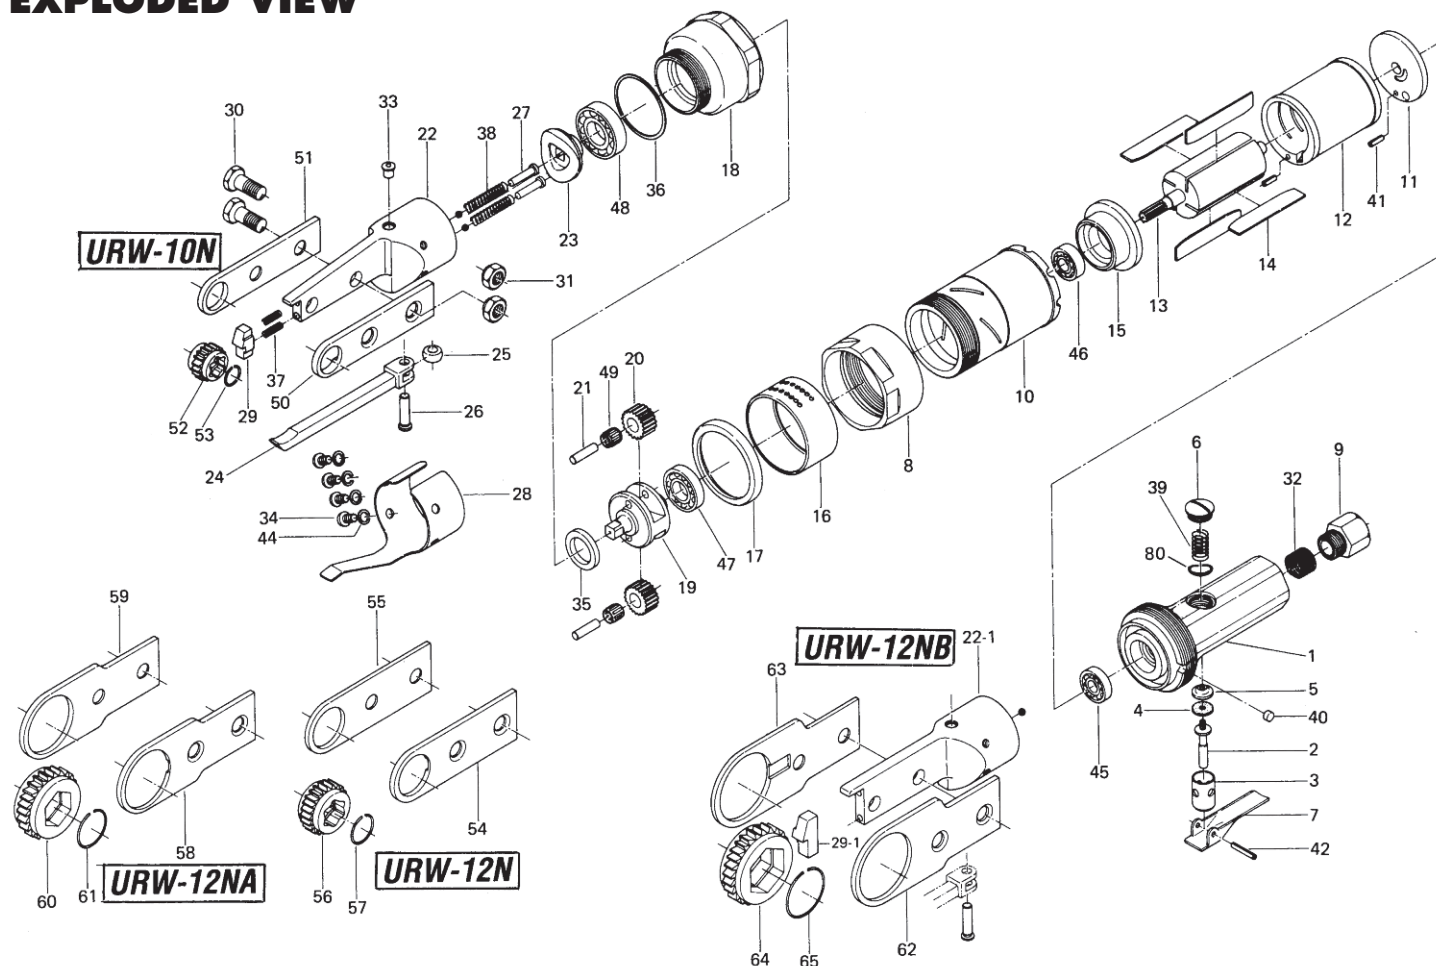

URW-10N, URW-12N, URW-12NA & URW-12NB RATCHET WRENCHES

EXPLODED VIEW

PARTS LIST — FOR REFERENCE ONLY

Index Number	Part Number	Description	Qty.	Index Number	Part Number	Description	Qty.	Index Number	Part Number	Description	Qty.
1	203-011-2	Handle		30	201-666-1	Rod Guide Bolt	2	61	978-281-0	Snap Ring (23 x 1.2 x 9)	1 ●
2	203-100-1	Valve	1	31	201-667-1	Rod Guide Nut	2	62	218-665-1	Rod Guide (Left)	1 ✖
3	203-102-1	Valve Bushing	1	32	965-073-0	Helix-Sert (UNF5/8 x N6)	1	63	218-664-1	Rod Guide (Right)	1 ✖
4	996-415-0	Packing (13 x 3.2 x 18)	1	33	968-131-0	Grease Cup (1/4)	1	64	218-656-1	Ratchet (30mm)	1 ✖
5	203-121-1	Valve Packing Nut	1	34	948-208-0	Round Head Screw (M5 x 8)	4	65	978-337-0	Snap Ring (34 x 1.4 x 13)	1 ✖
6	203-108-1	Valve Plug	1	35	975-185-0	Spacer (26 x 17 x 4)	1	optional ACCESSORIES			
7	203-107-1	Valve Lever	1	36	975-875-0	Adjusting Spacer (44 x 40.2 x 1)	1	70	203-656-1	Ratchet (12mm) URW-10N	1
8	203-736-1	Handle Nut	1	37	976-065-0	Spring (4.7 x 32)	2	70-1	978-140-0	Snap Ring (14 x 1) URW-10N	1
9	185-091-7	Air Inlet Bushing	1	38	976-119-0	Spring (6 x 40)	2	71	208-656-1	Ratchet (13mm) URW-10N	1
10	203-025-1	Casing	1	39	976-232-0	Spring (9.5 x 18)	1	71-1	978-156-0	Snap Ring (15.5 x 1) URW-10N	1
11	203-285-1	Rear Plate	1	40	971-503-0	Pin (6 x 3)	1	72	213-656-1	Ratchet (14mm) URW-10N	1
12	203-286-1	Cylinder	1	41	973-110-0	Roll Pin (3 x 10)	2	72-1	978-171-0	Snap Ring (17 x 1.4) URW-10N	1
13	203-287-1	Rotor	1	42	973-120-0	Roll Pin (3 x 2)	1	73	223-656-1	Ratchet (17mm) URW-12N	1
14	203-288-1	Blade	4	44	962-008-0	Spring Washer (2-55)	4	73-1	978-200-0	Snap Ring (20 x 1.2) URW-12N	1
15	203-289-1	Front Plate	1	45	982-022-0	Ball Bearing (627)	1	74	204-656-1	Ratchet (19mm) URW-12N	1
16	203-782-1	Exhaust Deflector	1	46	982-015-0	Ball Bearing (608)	1	74-1	978-228-0	Snap Ring (23 x 1.0) URW-12N	1
17	203-785-1	Exhaust Deflector Locking Ring	1	47	982-403-0	Ball Bearing (EE-4)	1	75	858-818-1	Ratchet (22mm) URW-12N	1
18	203-029-1	Gear Casing	1	48	989-012-0	Ball Bearing (E-15) (Magnet Type)	1	75-1	978-250-0	Snap Ring (25 x 1.4) URW-12N	1
19	203-480-1	Gear Cage	1	49	988-102-0	Needle Roller Bearing (B36)	2	76	220-656-1	Ratchet (23mm) URW-12N	1
20	203-470-1	Planet Gear	2	80	990-908-0	O-Ring (SNS10)	1	76-1	978-260-0	Snap Ring (26 x 1.4) URW-12NA	1
21	203-473-1	Planet Gear Pin	2	50	203-665-1	Rod Guide (Left)	1	77	216-656-1	Ratchet (24mm) URW-12NA	1
22	203-381-1	Cam Casin (for URW-10N, 12N & 12NA)	1	51	203-664-1	Rod Guide (Right)	1	77-1	978-280-0	Snap Ring (28 x 1.4) URW-12NA	1
22-1	218-381-1	Cam Casing (for URW-12NB)	1	52	214-656-1	Ratchet (17mm)	1	78	217-656-1	Ratchet (27mm) URW-12NA	1
23	203-346-1	Cam	1	53	978-203-0	Snap Ring (20 x 1.0 x 7.5)	1	78-1	978-320-0	Snap Ring (32 x 1.4) URW-12NB	1
24	203-650-1	Rod	1	54	204-665-1	Rod Guide (Left)	1	79	219-656-1	Ratchet (32mm) URW-12NB	1
25	201-651-1	Cam Roller	1	55	204-664-1	Rod Guide (Right)	1	79-1	978-380-0	Snap Ring (38 x 1.5) URW-12NB	1
26	218-652-1	Cam Roller Pin	1	56	215-656-1	Ratchet (21mm)	1				
27	201-653-1	Cam Roller Push Pin	2	57	978-228-0	Snap Ring (23 x 1.0 x 8.5)	1				
28	204-663-1	Rod Plate Spring	1	58	205-665-1	Rod Guide (Left)	1				
29	203-562-1	Checker (for URW-10N, 12N & 12NA)	1	59	205-664-1	Rod Guide (Right)	1				
29-1	218-562-1	Checker (for URW-12NB)	1	60	216-656-1	Ratchet (24mm)	1				