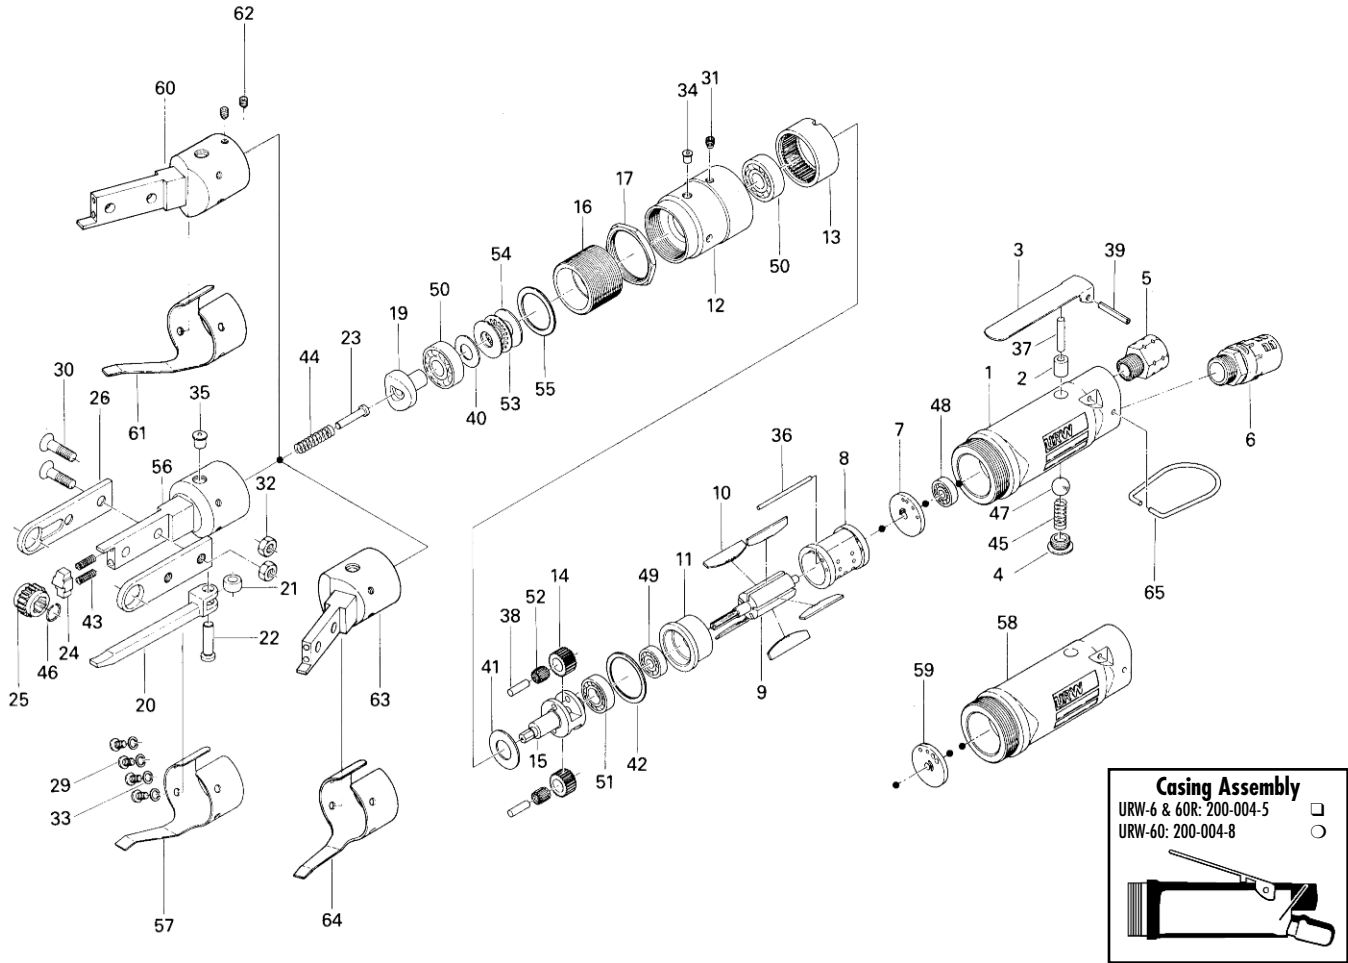

URW-6, 60 & 60R RATCHET WRENCHES

EXPLODED VIEW

PARTS LIST — FOR REFERENCE ONLY

Index Number	Part Number	Description	Qty.	Index Number	Part Number	Description	Qty.	Index Number	Part Number	Description	Qty.
1	200-984-8	Casing	1	29	948-108-0	Round Head Screw (M4 x 8)	4	54	988-960-0	Thrust Washer (AS-1024)	2
2	553-103-1	Valve Rod Bushing	1	30	948-453-0	Allen Head Screw (M6 x 18)	2	55	975-813-0	Adjusting Spacer (31 x 26 x T)	1
3	438-107-3	Valve Lever	1	31	952-205-0	Allen Head Dog Point Screw (M5 x 5)	1	56	200-381-5	Cam Casing	1
4	201-108-1	Valve Plug	1	32	960-804-0	U-Nut (M6)	2	57	200-663-5	Rod Plate Spring	1
5	191-091-5	Air Inlet Bushing	1	33	962-006-0	Spring Washer (2-45)	4	58	200-025-8	Casing	1
6	235-885-0	Silencer	1	34	968-130-0	Grease Cap (3/16)	1	59	200-285-8	Rear Plate	1
7	603-285-1	Rear Plate	1	35	968-131-0	Grease Cap (1/41)	1	60	200-381-8	Cam Casing	1
8	603-286-1	Cylinder	1	36	970-030-0	Pin (H) (1.8 x 44)	1	61	200-663-8	Rod Plate Spring	1
9	603-287-1	Rotor	1	37	970-321-0	Pin (H) (4 x 21)	1	62	954-105-0	Allen Head Cone Point Screw (M4 x 5)	2
10	603-288-1	Blade	5	38	972-114-0	Roller Pin (3 x 21)	2	63	200-381-9	Cam Casing	1
11	603-289-1	Front Plate	1	39	973-124-0	Roll Pin (3 x 24)	1	64	200-663-9	Rod Plate Spring	1
12	200-029-5	Gear Casing	1	40	975-117-0	Spacer (20 x 10 x 1)	1				
13	611-465-1	Internal Gear	1	41	975-162-0	Spacer (24 x 12.5 x 0.4)	1				
14	603-470-1	Planet Gear	2	42	975-244-0	Spacer (31.5 x 26 x 2)	1				
15	200-480-8	Gear Cage (6MM)	1	43	976-036-0	Spring (3.6 x 13)	2				
16	200-079-6	Connector	1	44	976-100-0	Spring (5.8 x 40)	1				
17	233-073-0	Gear Casing Lock Nut	1	45	977-154-0	Cone Spring (7 x 7.5 x 17)	1				
19	200-346-8	Cam (6MM)	1	46	978-135-0	Snap Ring (12.5 x 0.8)	1				
20	200-650-5	Operating Rod	1	47	981-030-0	Ball (3/8)	1				
21	201-651-1	Cam Roller	1	48	982-021-0	Ball Bearing (626)	1				
22	201-652-2	Cam Roller Pin	1	49	982-026-0	Ball Bearing (634)	1				
23	201-653-1	Cam Roller Push Pin	1	50	982-100-0	Ball Bearing (6000)	2				
24	200-562-5	Checker	1	51	982-402-0	Ball Bearing (EE-3)	1				
25	200-656-5	Ratchet (10)	1	52	988-450-0	Needle Roller Bearing (H K-0408)	2				
26	200-664-5SET	Rod Guide (Right & Left)	1	53	988-835-0	Thrust Needle Roller Bearing (NTB-1024)	1				