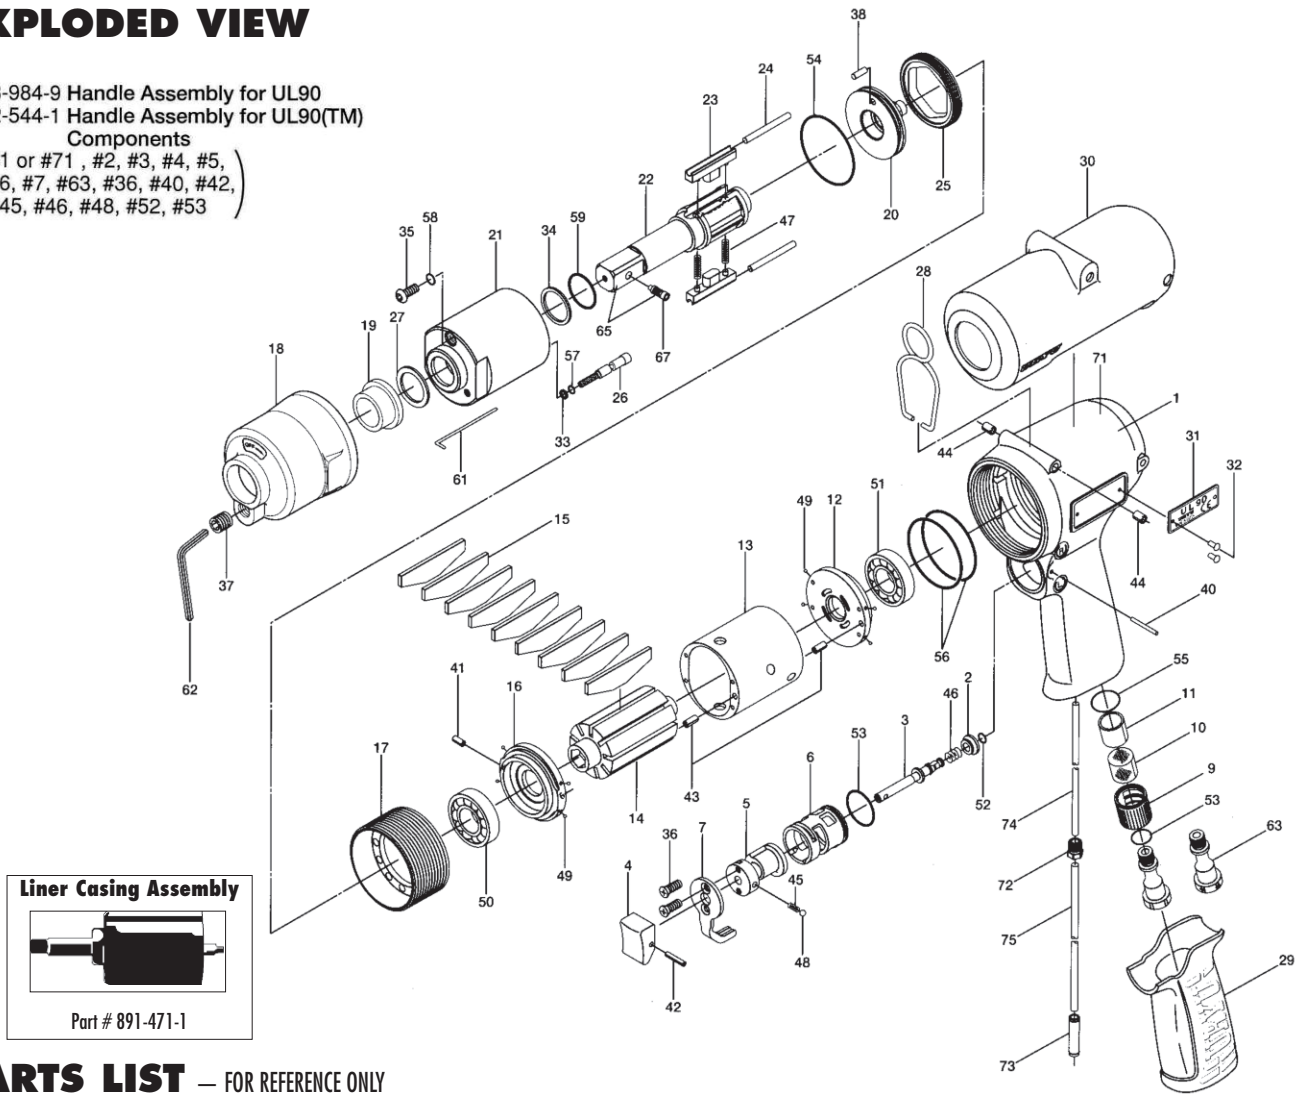

### Liner Casing Assembly

Part # 891-471-1

# UL-90-RK

(Kit contains following parts)

#/#	Item Number on Exploded View	Part Number	QTY	Description	Material	Drawing / Scketch
1	-	AM-OIL	1	Oil Air Motor 1 oz. fluid	Plastic Container	
2	<b>15</b>	147-288-8	9	Blade(PC)	Phenolic-Fiber	
3	<b>11</b>	147-835-8	1	Filter K100	Sendered Plastic	
4	<b>50</b>	982-903-0	1	Ball Bearing(6902)	Bearing Steel	

# UL-90-RK

(Kit contains following parts)

#/#	Item Number on Exploded View	Part Number	QTY	Description	Material	Drawing / Scketch
5	<b>51</b>	982-949-0	1	Ball Bearing(16001)	Bearing Steel	
6	<b>56</b>	990-932-0	2	O-Ring (SNS-42)	Buna-Black	