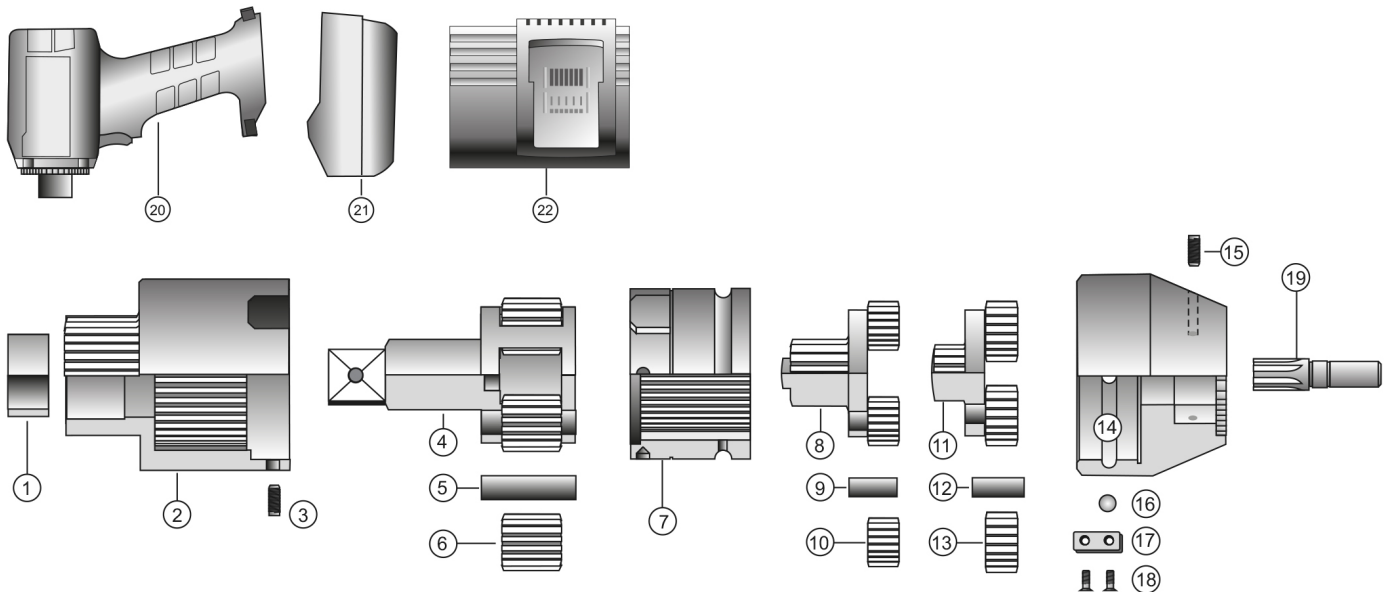

ABG1400 HT BATTERY TORQUE WRENCH

EXPLODED VIEW

PARTS LIST — FOR REFERENCE ONLY

Index Number	Part Number	Description	Qty.	Index Number	Part Number	Description	Qty.	Index Number	Part Number	Description	Qty.
	ABG17001	(Parts available in kit only)	1		ABG17021	(Parts available in kit only)	1	15	ABG20299	Stud Bolts (M5 x 10)	4
1		Sleeve	1	8		Gear Cage	1	16	ABG20108	Ball RB-8 (8 mm)	26
2		Gear Housing	1	9		Bearing Pins (8 x 21.5)	3	17	ABG14505	Closing Cover	1
3	ABG20020	Stud Bolts (M6 x 10)	4	10	ABG10143	Planet Gears	3	18	ABG20099	Counter Sunk Screw (M3 x 8)	2
	ABG17011	(Parts available in kit only)	1		ABG17023	(Parts available in kit only)	1	19	ABG13105	Motor Shaft	1
4		Gear Cage	1	11		Gear Cage	1	20	ABG13101	Motor EA	1
5		Bearing Pins (10 x 30)	4	12		Bearing Pins (8 x 21.5)	3	21	ABG-B1852	Battery Pack	
6		Planet Gears	4							Li-Ion 18 V, 5.2 Ah	2
7	ABG14511	Rotary Housing	1	13	ABG10145	Planet Gears	3	22	ABG-C110	Charger Station 110 VAC	1
				14	ABG14520	Bearing Flange	1		ABG-C220	Charger Station 220 VAC	1