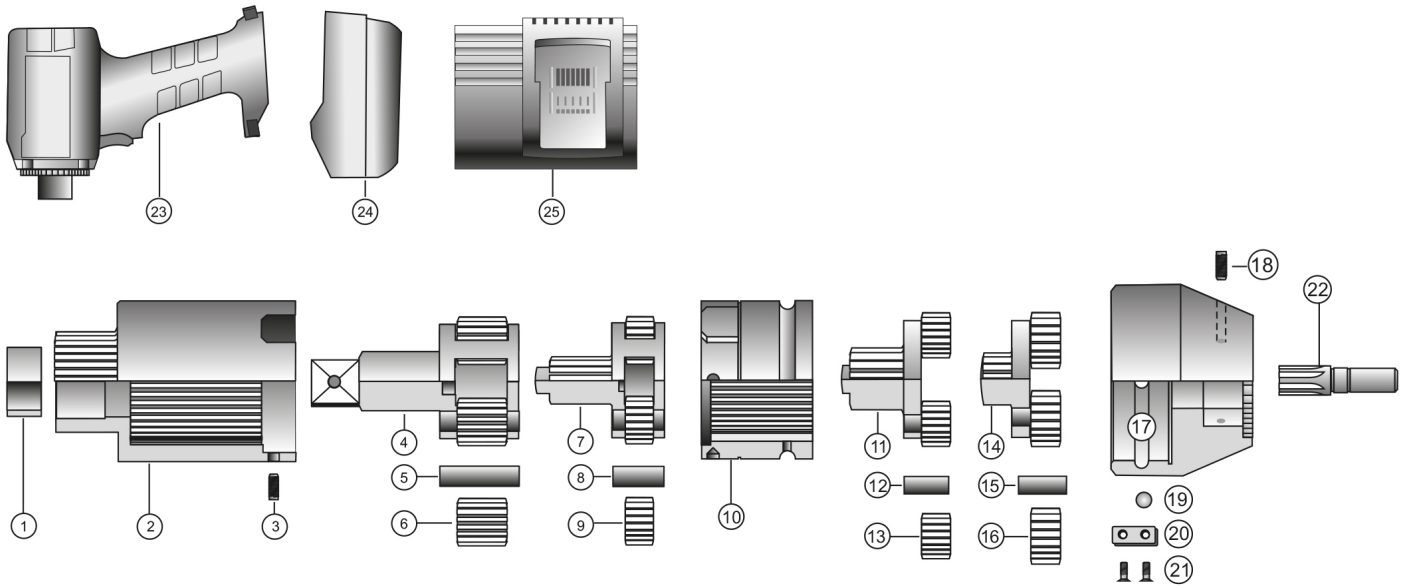

# ABG4100 HT BATTERY TORQUE WRENCH

## EXPLODED VIEW

## PARTS LIST — FOR REFERENCE ONLY

Index Number	Part Number	Description	Qty.	Index Number	Part Number	Description	Qty.	Index Number	Part Number	Description	Qty.
	ABG17004	(Parts available in kit only)	1	10	ABG14514	Rotary Housing	1	19	ABG20108	Ball RB-8 (8 mm)	26
1		Sleeve	1		ABG17027	(Parts available in kit only)	1	20	ABG14505	Closing Cover	1
2		Gear Housing	1	11		Gear Cage	1	21	ABG20099	Counter Sunk Screw (M3 x 8)	2
3	ABG20020	Stud Bolts (M6 x 10)	4	12		Bearing Pins (8 x 21.5)	3	22	ABG13105	Motor Shaft	1
	ABG17015	(Parts available in kit only)	1	13	ABG10144	Planet Gears	3	23	ABG13101	Motor EA	1
4		Gear Cage	1		ABG17024	(Parts available in kit only)	1	24	ABG-B1852	Battery Pack	2
5		Bearing Pins (12 x 45)	4	14		Gear Cage	1		Li-Ion 18 V, 5.2 Ah		
6		Planet Gears	4	15		Bearing Pins (8 x 21.5)	3	25	ABG-C110	Charger Station 110 VAC	1
	ABG17033	(Parts available in kit only)	1	16	ABG10145	Planet Gears	3		ABG-C220	Charger Station 220 VAC	1
7		Gear Cage	1	17	ABG14520	Bearing Flange	1				
8		Bearing Pins (10 x 30)	4	18	ABG20299	Stud Bolts (M5 x 10)	4				
9		Planet Gears	4								