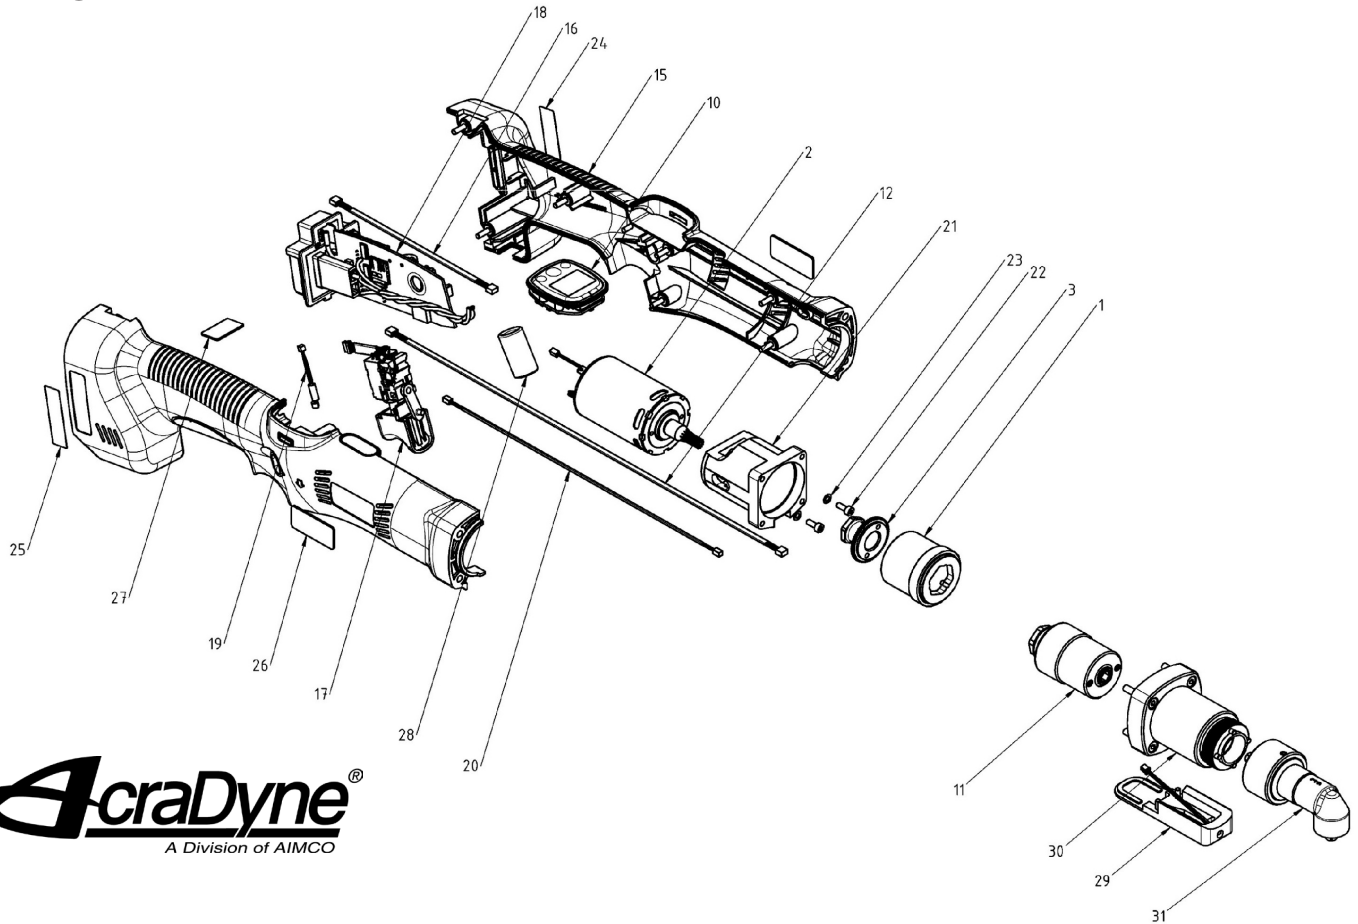

ABN-CTA 10 (B) (W) (WB) SERIES TRANSDUCERIZED CORDLESS ANGLE TOOLS

EXPLODED VIEW

AcraDyne[®]
A Division of AIMCO

PARTS LIST — FOR REFERENCE ONLY

Index Number	Part Number	Description	Qty.
1	030000003	Gear Assembly i=35 without Motor Pinion & Sensor Housing	1
2	030000019	Motor Assembly i35/i49	1
3	030000027	Connecting Flange	1
10	030000037	Display Assembly	1
11	030000064	Sensor Assembly 20 Nm	1
12	030000238	Sensor Cable, Angle 285 mm	1
15	030000341	Angle Case, Black	1
16	030000309	Display Cable, Screened, Angle	1
17	030100061	Start Switch Set	1
18	030005058	Electronics Assembly	1
19	030000162	Vibration Motor, Angle	1
20	030000230	LED Cable, Angle	1
21	030100231	Gear Box, Angle	1
22	DIN 912-M3x8-SW	Cylinder Head Bolt M3 x 8	2
23	N0110-S3-NI	N0110 Washer	2
24	30950	Label, Angle Nutrunner	2
25	30258	Label, Assembled In Germany	1
26	30259	Label AcraDyne Logo 35.5 x 16mm	2
27	030000224	Scanner Pane, Black	1
28	030000232	Ferrit Bead, Angle & Straight	1
29	030100257	Lighting Assembly incl. Cover	1
30	030000259	Angle Head Adapter Assembly EC10, 15 Nm	1
31	WI-L-2-25	90° Angle Head, 1/4" Sq., Extension 25 mm, 10 Nm	1

Index Number	Part Number	Description	Qty.
--------------	-------------	-------------	------

FOR ABN-CTA(B) SERIES TOOLS (BUILT-IN BARCODE READER)

200	030000172	Scanner Pane 22 x 14 x 1 mm, Transparent	1
201	030000170	Barcode Reader, Reading Area 69–482 mm	1
202	030000171	Ribbon Cable, Barcode Reader	1
203	030000255	PE-Strip (50 mm)	1
204	030000174	Adapter, Barcode Reader Circuit Board	1
205	030000173	Scanner Cable, Pistol & Angle	1

208	030000172	Scanner Pane 22 x 14 x 1 mm, Transparent	1
209	030000170	Barcode Reader, Reading Area 69–482 mm	1
210	030000171	Ribbon Cable, Barcode Reader	1
211	030000255	PE-Strip (50 mm)	1
212	030000176	Wi-Fi Board (2.4 Ghz Or 5 Ghz) without Cable	1
213	030000173	Scanner Cable, Pistol & Angle	1
214	030000177	Wi-Fi Cable	1
32	FCC-Label	FCC Label, Delivery Wi-Fi-Module in USA	1