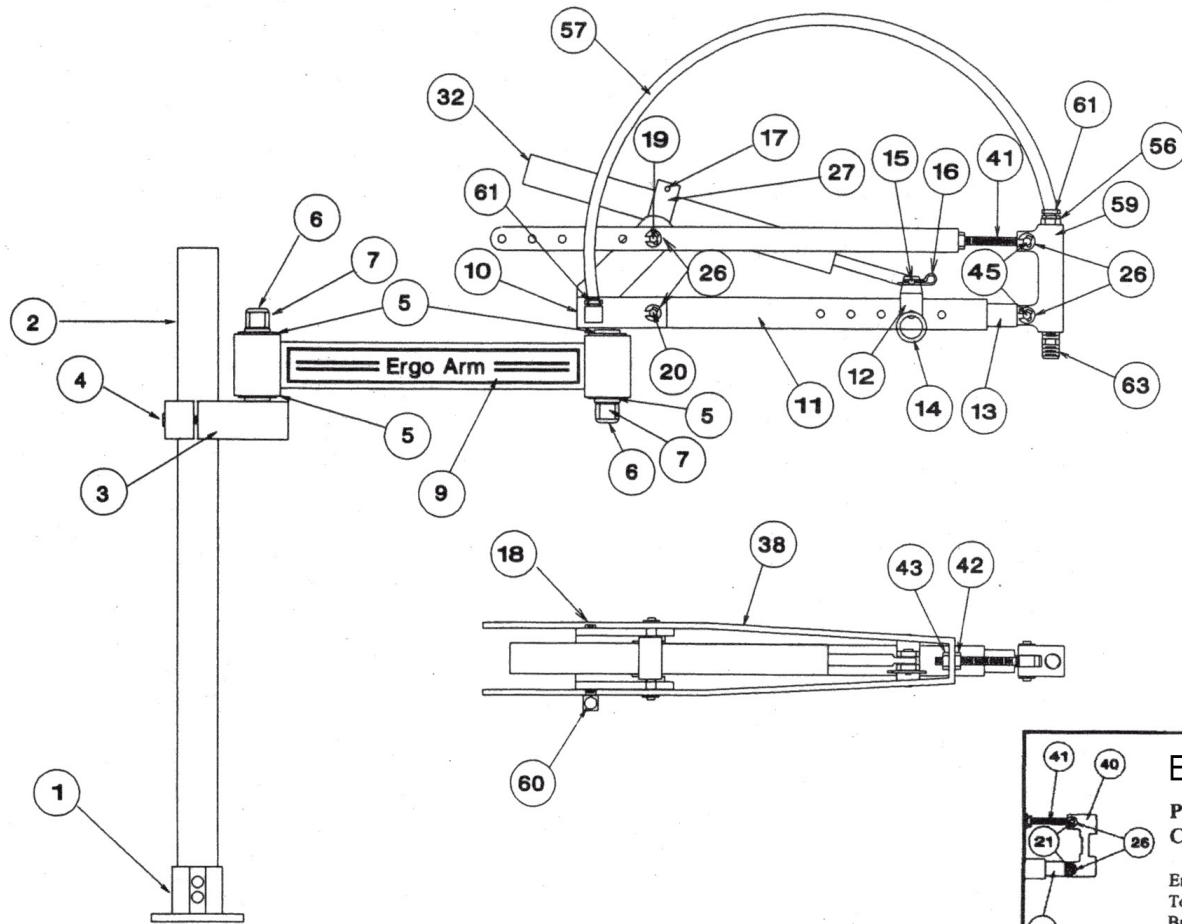

AD-D1098-P PARALLEL OIL CYLINDER ERGO-ARM

EXPLODED VIEW

PARTS LIST — FOR REFERENCE ONLY

Index Number	Part Number	Description	Qty.	Index Number	Part Number	Description	Qty.	Index Number	Part Number	Description	Qty.
1	EA-14	Table Flange	1	16	EA-13	Hair Pin Cotter	1	41	EAP-204	Vertical Adjustment Rod	1
2	EA-01	Post	1	17	EA-20	8-32 x 1" Cap Screw	1	42	EAP-205	Vertical Adjustment Sleeve	1
3	EA-02	Shoulder Clamp	1	18	EA-27	1/8" Pipe Plug	1	43	EAP-206	3/8-16 Nut	1
4	EA-44	1/4-20 x 1-1/4" Cap Screw	2	19	EA-36	1/4" x 2-5/8" Clevis Pin	1	44	EAP-212	Hose Clamp Assembly (1 lg./1 sm.)	1
5	EA-03	Bearing	4	21	EA-35	Clevis Pin	2	45	EA-38	Clevis Pin	2
6	EA-04	1/2-13 x 4" Double Ended Stud	2	22	EA-31	Bearing	6	46	EAS-102	Wrist Bracket Yoke Stop	1
7	EA-05	1/2-13 Locking Nut	2	23	EA-30	Bearing	4	56	EAS-113	1/4" x 1/4" Barb Fitting	1
8	EA-21	Label	2	24	EA-33	Bearing	2	57	EAS-114	1/4" Tubing 26" long	1
9	EA-06	Upper Arm	1	25	EA-32	Bearing	2	58	EAC-13	5/32" Tubing 8" long	1
10	EA-07	Elbow	1	26	EA-39	"E" Ring	8	59	EAP-203	Air Manifold	1
11	EA-10	Forearm	1	27	EA-12	Cyl. Mtg. Clamp Body	1	60	EAS-110	1/4" x 1/4" 90° Barb Fitting	1
12	EA-09	Cyl. Mtg. Yoke Rod End	1	28	EAC-07	Rod End	1	61	EAS-112	3/8 #811 Hose Clamp	2
13	EA-11	Forearm Insert	1	29	EAC-09	Rod End Nut	1	62	EAS-111	Air Hose Set	1
14	EA-18	1/4" x 1-5/8" Cotterless Clevis Pin	1	30	EAC-06	Exhaust Filter	1	63	EAS-115	1/4" x 1/4" Hex Nipple	1
15	EA-17	3/16" x 3/4" Clevis Pin	1	32	EA-08	Oil Cylinder	1				
				38	EAP-201	Parallel Upper Rail	1				
				39	EAC-12	Cyl. Mtg. Clamp Body	1				
				40	EAP-202	Wrist Bracket "V"	1				

FOOTNOTES

10000 SE PINE
PORTLAND, OR 97216
503-254-6600
FAX 503-255-2615

When ordering spare parts, please specify tool type, part number, and description.