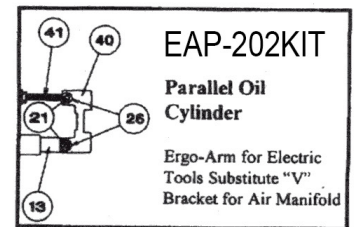

AD-D1098-P PARALLEL OIL CYLINDER ERGO-ARM

EXPLODED VIEW

PARTS LIST — FOR REFERENCE ONLY

Index Number	Part Number	Description	Qty.	Index Number	Part Number	Description	Qty.	Index Number	Part Number	Description	Qty.
1	EA-14	Table Flange	1	16	EA-13	Hair Pin Cotter	1	41	EAP-204	Vertical Adjustment Rod	1
2	EA-01	Post	1	17	EA-20	8-32 x 1" Cap Screw	1	42	EAP-205	Vertical Adjustment Sleeve	1
3	EA-02	Shoulder Clamp	1	18	EA-27	1/8" Pipe Plug	1	43	EAP-206	3/8-16 Nut	1
4	EA-44	1/4-20 x 1-1/4" Cap Screw	2	19	EA-36	1/4" x 2-5/8" Clevis Pin	1	44	EAP-212	Hose Clamp Assembly (1 lg./1 sm.)	1
5	EA-03	Bearing	4	21	EA-35	Clevis Pin	2	45	EA-38	Clevis Pin	2
6	EA-04	1/2-13 x 4" Double Ended Stud	2	22	EA-31	Bearing	6	46	EAS-102	Wrist Bracket Yoke Stop	1
7	EA-05	1/2-13 Locking Nut	2	23	EA-30	Bearing	4	56	EAS-113	1/4" x 1/4" Barb Fitting	1
8	EA-21	Label	2	24	EA-33	Bearing	2	57	EAS-114	1/4" Tubing 26" long	1
9	EA-06	Upper Arm	1	25	EA-32	Bearing	2	58	EAC-13	5/32" Tubing 8" long	1
10	EA-07	Elbow	1	26	EA-39	"E" Ring	8	59	EAP-203	Air Manifold	1
11	EA-10	Forearm	1	27	EA-12	Cyl. Mtg. Clamp Body	1	60	EAS-110	1/4" x 1/4" 90° Barb Fitting	1
12	EA-09	Cyl. Mtg. Yoke Rod End	1	28	EAC-07	Rod End	1	61	EAS-112	3/8 #811 Hose Clamp	2
13	EA-11	Forearm Insert	1	29	EAC-09	Rod End Nut	1	62	EAS-111	Air Hose Set	1
14	EA-18	1/4" x 1-5/8" Cotterless Clevis Pin	1	30	EAC-06	Exhaust Filter	1	63	EAS-115	1/4" x 1/4" Hex Nipple	1
15	EA-17	3/16" x 3/4" Clevis Pin	1	32	EA-08	Oil Cylinder	1				
				38	EAP-201	Parallel Upper Rail	1				
				39	EAC-12	Cyl. Mtg. Clamp Body	1				
				40	EAP-202	Wrist Bracket "V"	1				