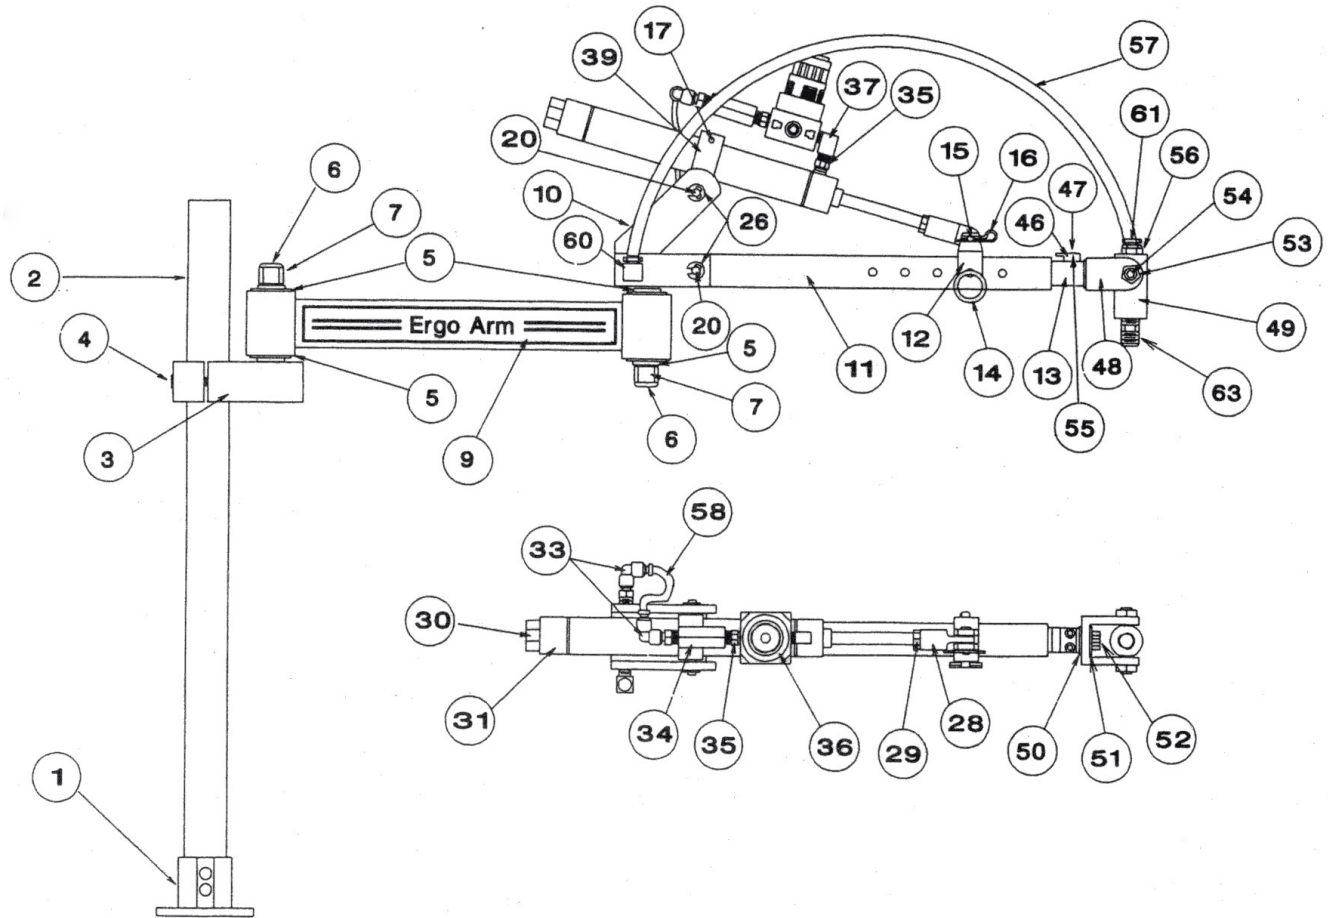

AD-D1098-SAC SINGLE AIR CYLINDER ERGO-ARM

EXPLODED VIEW

PARTS LIST — FOR REFERENCE ONLY

Index Number	Part Number	Description	Qty.	Index Number	Part Number	Description	Qty.	Index Number	Part Number	Description	Qty.
1	EA-14	Table Flange	1	21	EA-35	Clevis Pin	2	47	EAS-108	8-32 x 1/2" Button Head Screw	1
2	EA-01	Post	1	22	EA-31	Bearing	6	48	EAS-101	Wrist Bracket Yoke	1
3	EA-02	Shoulder Clamp	1	23	EA-30	Bearing	4	49	EAS-103	Tool Manifold	1
4	EA-44	1/4-20 x 1-1/4" Cap Screw	2	24	EA-33	Bearing	2	50	EAS-104	Bushing	1
5	EA-03	Bearing	4	25	EA-32	Bearing	2	51	EAS-104-1	3/8" Nylon Washer	1
6	EA-04	1/2-13 x 4" Double Ended Stud	2	26	EA-39	"E" Ring	4	52	EAS-106	3/8" x 1/2" Shoulder Bolt	1
7	EA-05	1/2-13 Locking Nut	2	27	EA-12	Cyl. Mtg. Clamp Body	1	53	EAS-107	3/8" x 16 Jam Nut	2
8	EA-21	Label	2	28	EAC-07	Rod End	1	54	EAS-105	3/8-16 x 3/4" Dog Point Set Screw	2
9	EA-06	Upper Arm	1	29	EAC-09	Rod End Nut	1	55	EA-43	Nylon Tip Set Screw (located under Part #46 (EAS-102))	1
10	EA-07	Elbow	1	30	EAC-06	Exhaust Filter	1	56	EAS-113	1/4 x 1/4 Barb Fitting	1
11	EA-10	Forearm	1	31	EAC-04	Air Cylinder	1	57	EAS-114	1/4" Tubing 26" long	1
12	EA-09	Cyl. Mtg. Yoke Rod End	1	32	EA-08	Oil Cylinder	1	58	EAC-13	5/32" Tubing 8" long	1
13	EA-11	Forearm Insert	1	33	EAC-03	90° Swivel Elbow	2	60	EAS-110	1/4" x 1/4" 90° Barb Fitting	1
14	EA-18	1/4" x 1-5/8" Cotterless Clevis Pin	1	34	EAC-01	Check Valve	1	61	EAS-112	3/8 #811 Hose Clamp	2
15	EA-17	3/16" x 3/4" Clevis Pin	1	35	EAC-08	Hex Nipple	2	62	EAS-111	Air Hose Set	1
16	EA-13	Hair Pin Cotter	1	36	EAC-02	Regulator	1	63	EAS-115	1/4" x 1/4" Hex Nipple	1
17	EA-20	8-32 x 1" Cap Screw	1	37	EAC-05	90° Street Elbow	1				
20	EA-37	1/4" x 2-5/16" Clevis Pin	2	38	EAP-201	Parallel Upper Rail	1				
				39	EAC-12	Cyl. Mtg. Clamp Body	1				
				46	EAS-102	Wrist Bracket Yoke Stop	1				