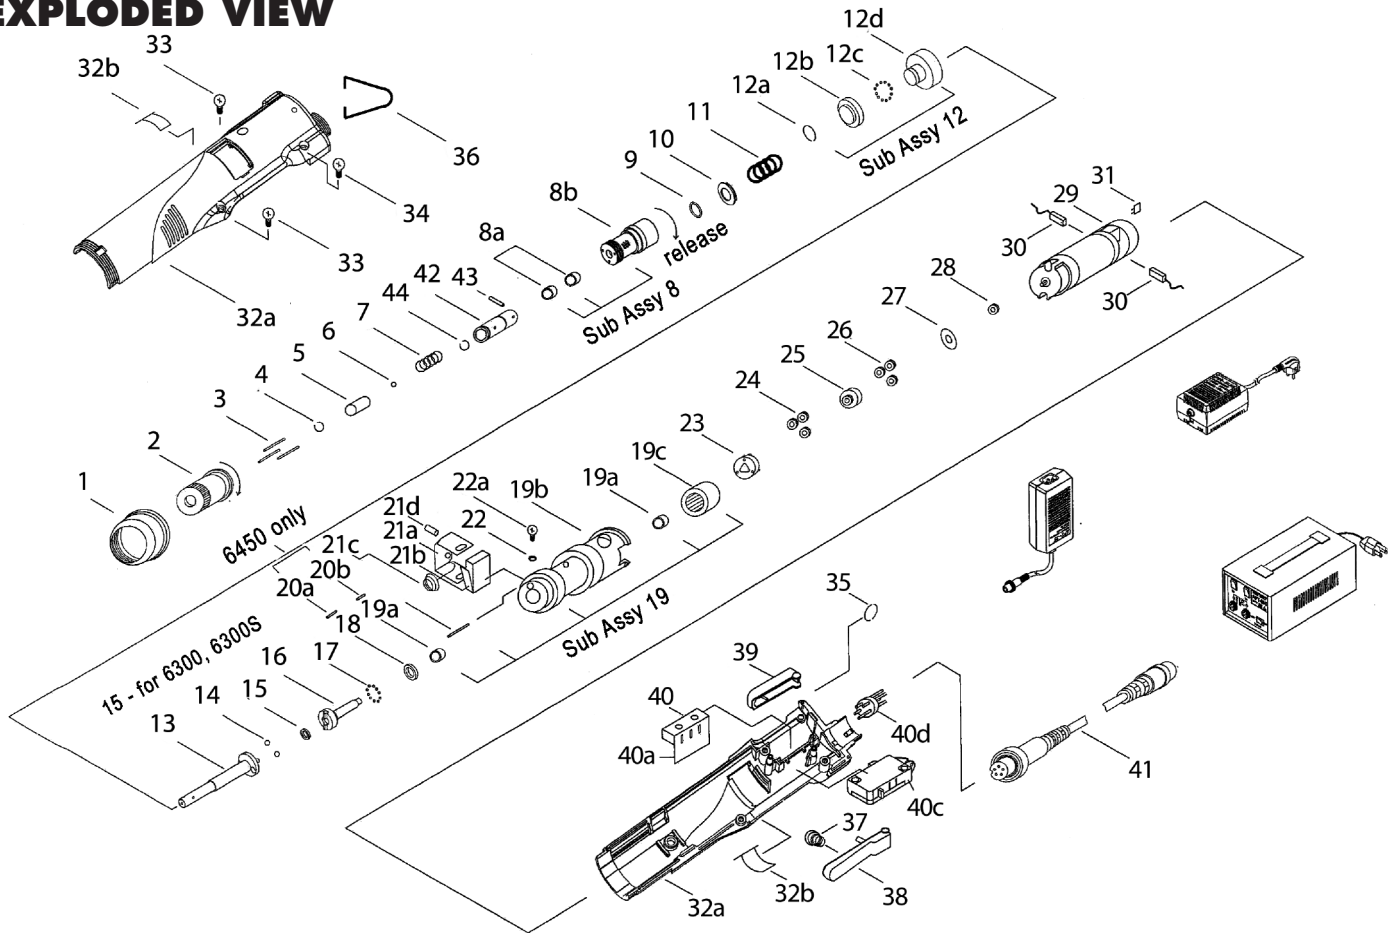

AE-6300/6300S/6450/6450S

EXPLODED VIEW

PARTS LIST — FOR REFERENCE ONLY

Index Number	Part Number	Description	Qty.	Index Number	Part Number	Description	Qty.	Index Number	Part Number	Description	Qty.
1	6H1050	Retaining Ring	1	17	4B1024	Ball	15	32	6A1021	Plastic Housing	1
	4H1084	Retaining Ring (ESD)	1	18	4E7011	Retainer	1	32a	6Z1215	Plastic Housing	1
2	4J1082	Regulating Handle	1	19	4A7029	Gear Housing Sub Ass'y	1	32b	6C5011	Carbon Maintenance Bonnet Set	1
3	4N1026	Push Pin	3	19a	4E1021	Ball Bearing	2	32	6A1026	Plastic Housing	1
4	4U1052	Snap Ring	1	19b	4R1074	Gear Housing	1	32a	6Z1216	L+R Black Plastic Housing (ESD)	1
5	4H2081	Bit Slide Sleeve	1	19c	4X1055	Internal Gear	1	32b	6C5014	Carbon Maintenance Bonnet Set (ESD)	1
6	4B1026	Ball	2	20	4N1143	Roller Pin (AE-6300/6300S)	1	33	8T2667	Screw	2
7	4S3074	Sleeve Spring	1	20a	4N1145	Roller Pin (For #AE-6450)	1	33c	6W1212	Insulation Washer (ESD)	1
8	4A1025	Hammer Casing Sub Ass'y	1	20b	4N1146	Roller Pin (For #AE-6450)	1	34	8T2665	Screw	2
8a	4E1022	Ball Bearing	2	21	2A7016	Micro Switch Sub Ass'y	1	35	4F1023	Hanger Ring	1
8b	4T1036	Hammer Casing	1	21a	4V1032	Fixing Plate	1	36	4F1012	Hanger Ring	1
9	4W6015	Washer	1	21b	2S3018	Micro SW. Only	1	37	4S3051	Fwd. Spring	1
10	4W6411	Washer	1		2S3012	Micro SW. Only (10GL AE-6450)	1	38	6P4055	Fwd. Trigger (Black)	1
11	4S1112	Spring (For #AE-6450)	1	21c	4S3043	Recoil Spring	1		6P4056	Fwd. Trigger (ESD Black)	1
	4S1072	Spring (For #AE-6300/6300S)	1	21d	4N4015	Spring Cotter	1	39	6P4065	Rev. Trigger (Black)	1
12	4A5025	Retainer Sub Ass'y	1	22a	8T4046	Screw	2		6P4066	Rev. Trigger (ESD Black)	1
12a	4U1037	Snap Ring	1	22b	4W1712	Washer (Start Washer)	2	40	2A6030A	PWB Sub Ass'y	1
12b	4E6011	Washer	1	23	4L2851	Second Gear Cage	1	40b	2S3012	Micro Switch	1
12c	4B1024	Ball	15	24	4G2654	Second Planet Gear	3	40c	2S1021	Micro Switch	1
12d	4K6011	Driven Clutch	1	25	4L1654	First Gear Cage	1	40d	2G1023	5P Socket	1
	4K6012	Driven Clutch (For #AE-6450)	1	26	4G2654	First Planet Gear	3	41	2W2122	5P-5P Connector Wire	1
13	4C1024	Anvil (For #AE-6450)	1	27	4W6014	Washer	1	42	4C1191	Bit Holder	1
	4C1025	Anvil (For #AE-6300/6300S)	1	28	4G1652	Driving Gear	1	43	4N4012	Spring Cotter	2
14	4B1029	Ball (For #AE-6300/6300S/6450)	2	29	2M2061	Motor (Stand. Speed For #AE-6300)	1	44	4U1054	Snap Ring	1
	4B1027	Ball (For #AE-6450)	1		2M2066	Motor (High Speed For #AE-6300S)	1				
15	4E1023	Ball Bearing (For #AE-6300/6300S)	1	30	2B1018	Brush (Pair)	2				
16	4K2047	Hammer (For #AE-6300/6300S)	1	31a	2R2014	Resistor	1				
	4K2048	Hammer (For #AE-6450)	1	31b	2C6616	Capacitor	1				