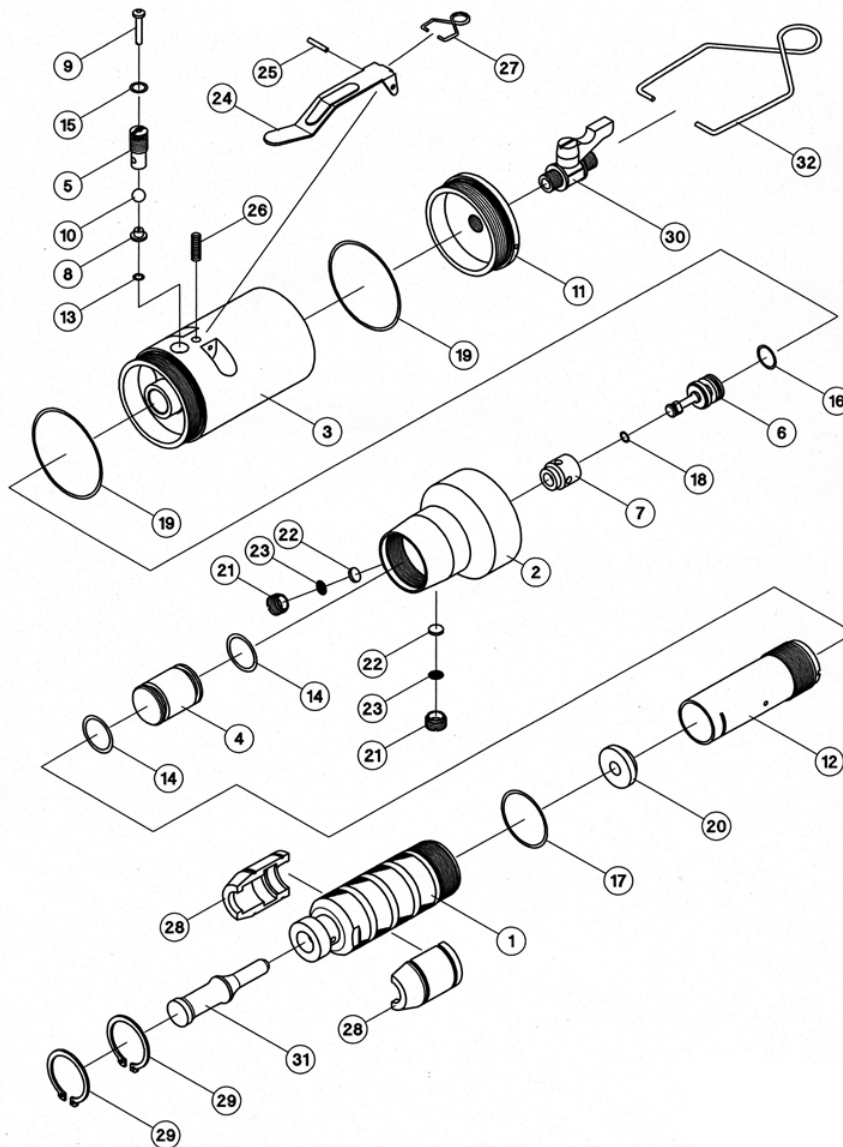

RH-100Z ONE SHOT HAMMER

EXPLODED VIEW

PARTS LIST — FOR REFERENCE ONLY

Index Number	Part Number	Description	Qty.	Index Number	Part Number	Description	Qty.	Index Number	Part Number	Description	Qty.
1	RH-100-1	Head Cylinder	1	13	RH-100-13	O-Ring	1	25	RH-100-25	Spring Pin	1
2	RH-100-2	Unit Cylinder	1	14	RH-100-14	O-Ring	2	26	RH-100-26	Lever Spring	1
3	RH-100-3	Switch Body	1	15	RH-100-15	O-Ring	1	27	RH-100-27	N-Hook	1
4	RH-100-4	Hitting Piston	1	16	RH-100-16	O-Ring	1	28	RH-100-28	Rivet Snap Retainer	2
5	RH-100-5	Lock Screw	1	17	RH-100-17	O-Ring	1	29	RH-100-29	Retainer Ring	2
6	RH-100-6	Valve Piston	1	18	RH-100-18	O-Ring	1	30	RH-100-30	Nipple with Stop Valve	1
7	RH-100-7	Valve No. 1	1	19	RH-100-19	O-Ring	2	31	RH-100-31	Rivet Snap	1
8	RH-100-8	Valve No. 2	1	20	RH-100-20	Rubber Cushion	1	32	RH-100-32	Hanger	1
9	RH-100-9	Air Pin	1	21	RH-100-21	Silencer Cap	2				
10	RH-100-10	Urethane Ball	1	22	RH-100-22	Silencer	2				
11	RH-100-11	Cap	1	23	RH-100-23	Silencer Net	2				
12	RH-100-12	Inner Cylinder	1	24	RH-100-24	Switch Lever	1				

FOOTNOTES

10000 SE PINE
PORTLAND, OR 97216
503-254-6600
FAX 503-255-2615

When ordering spare parts, please specify
tool type, part number, and description.