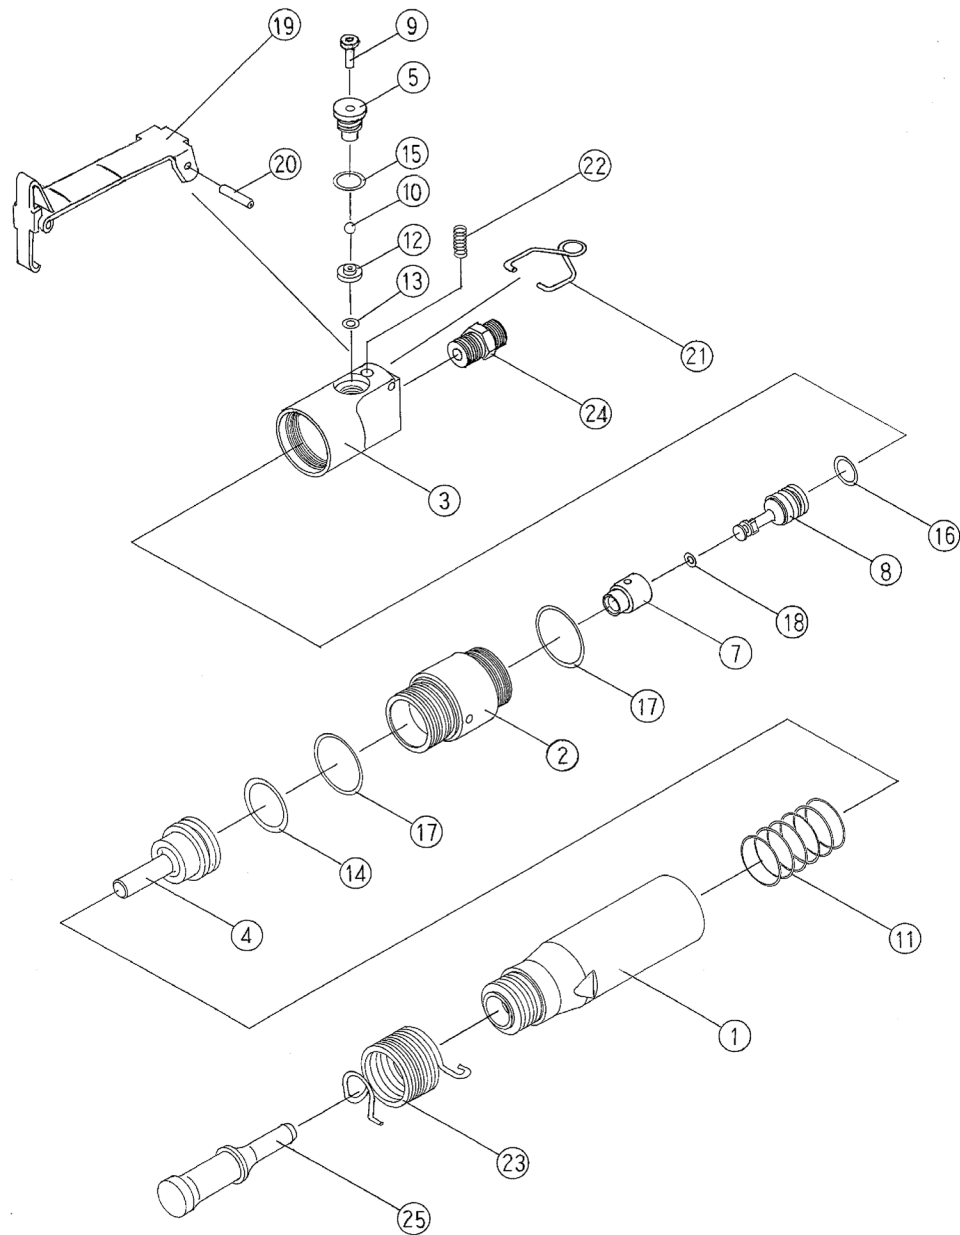

RH-25 ONE SHOT HAMMER

EXPLODED VIEW

PARTS LIST — FOR REFERENCE ONLY

Index Number	Part Number	Description	Qty.	Index Number	Part Number	Description	Qty.	Index Number	Part Number	Description	Qty.
1	RH-20-1	Head Cylinder	1	11	RH-20-11	Piston Spring	1	20	RH-20-20	Spring Pin	1
2	RH-20-2	Unit Cylinder	1	12	RH-20-12	Valve No. 2	1	21	RH-20-21	N-Hook	1
3	RH-20-3	Switch Body	1	13	RH-20-13	O-Ring	1	22	RH-20-22	Valve Spring	1
4	RH-20-4	Hitting Piston	1	14	RH-20-14	O-Ring	1	23	RH-20-23	Snap Retaining Spring	1
5	RH-20-5	Set Screw	1	15	RH-20-15	O-Ring	1	24	RH-20-24	Nipple	1
7	RH-20-7	Valve No. 1	1	16	RH-20-16	O-Ring	1	25	RH-20-25	Rivet Snap	1
8	RH-20-8	Valve Piston	1	17	RH-20-17	O-Ring	2				
9	RH-20-9	Air Pin	1	18	RH-20-18	O-Ring	1				
10	RH-20-10	Urethane Ball	1	19	RH-20-19	Lever	1				