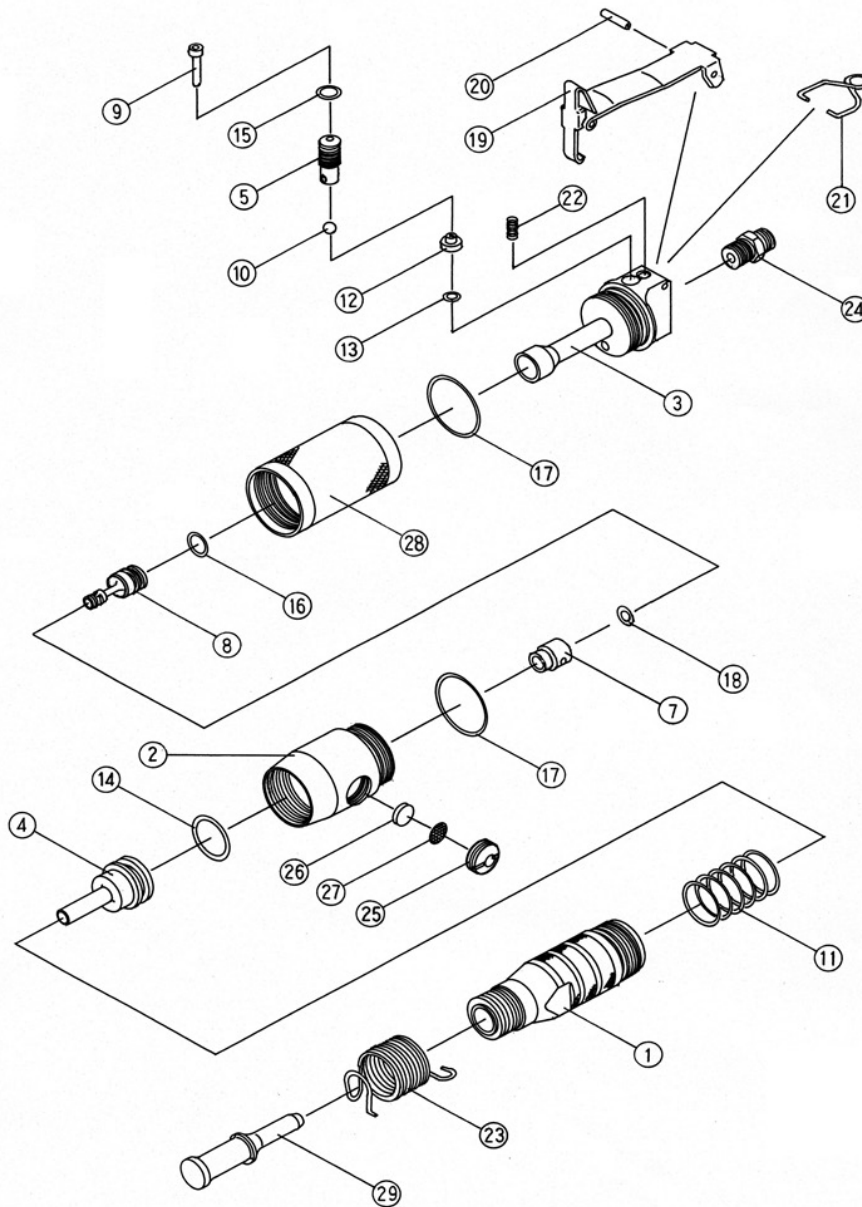

RH-80 ONE SHOT HAMMER

EXPLODED VIEW

PARTS LIST — FOR REFERENCE ONLY

Index Number	Part Number	Description	Qty.	Index Number	Part Number	Description	Qty.	Index Number	Part Number	Description	Qty.
1	RH-80-1	Head Cylinder	1	12	RH-80-12	Valve No. 2	1	22	RH-80-22	Spring	1
2	RH-80-2	Valve Body	1	13	RH-80-13	O-Ring (P4)	1	23	RH-80-23	Snap Retainer	1
3	RH-80-3	Switch Body	1	14	RH-80-14	O-Ring (P24)	1	24	RH-80-24	Hose Nipple	1
4	RH-80-4	Hitting Piston	1	15	RH-80-15	O-Ring (P11/P9)	1	25	RH-80-25	Silencer Cap	1
5	RH-80-5	Locking Screw	1	16	RH-80-16	O-Ring (P11)	1	26	RH-80-26	Silencer Felt	1
7	RH-80-7	Valve No. 1	1	17	RH-80-17	O-Ring (530/538)	2	27	RH-80-27	Silencer Net	1
8	RH-80-8	Valve Piston	1	18	RH-80-18	O-Ring (P4)	1	28	RH-80-28	Chamber	1
9	RH-80-9	Air Pin	1	19	RH-80-19	Lever	1	29	RH-80-29	Snap	1
10	RH-80-10	Urethane Ball	1	20	RH-80-20	Spring Pin	1				
11	RH-80-11	Piston Spring	1	21	RH-80-21	Hook	1				