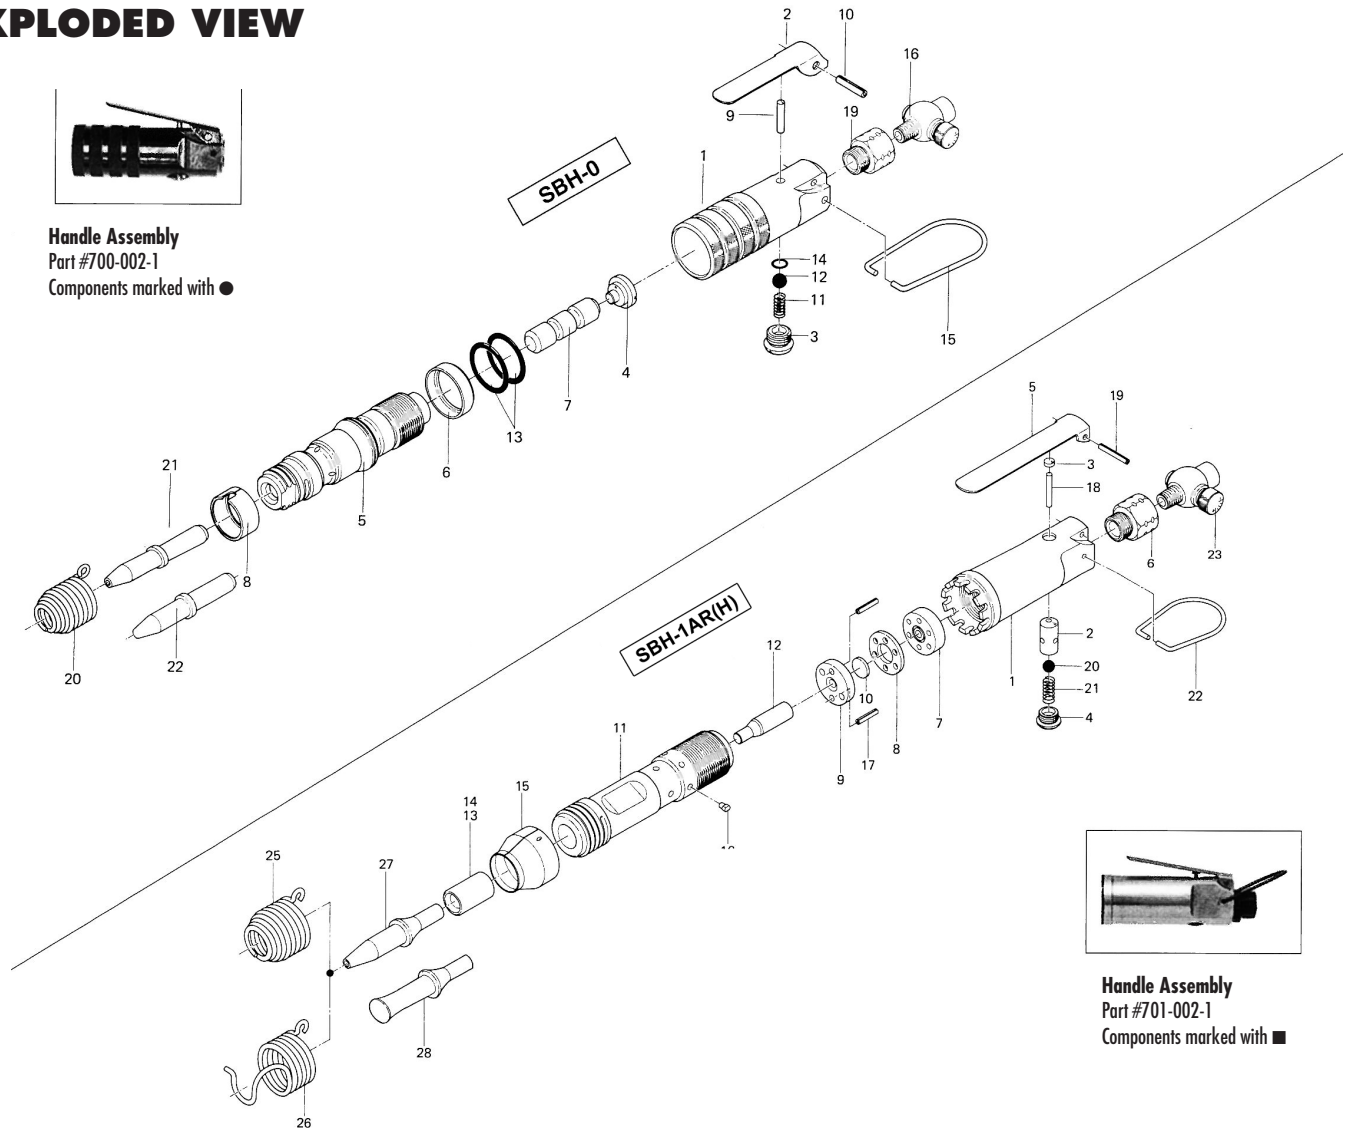

SBH-0 & SBH-1AR(H) BABY RIVETING HAMMER

EXPLODED VIEW

Handle Assembly
Part #700-002-1
Components marked with ●

Handle Assembly
Part #701-002-1
Components marked with ■

PARTS LIST — FOR REFERENCE ONLY

Index Number	Part Number	Description	Qty.	Index Number	Part Number	Description	Qty.	Index Number	Part Number	Description	Qty.
PARTS FOR SBH-0				PARTS FOR SBH-1AR(H)				ACCESSORIES FOR SBH-1AR(H)			
1	700-011-1	Handle	1 ●	19	942-101-0	Connecting Screw (1/8 x 1/8)	1	14	786-567-1	Bushing (Hex)	1
2	700-107--1	Valve Lever	1 ●	20	700-810-1	Retainer Spring (small)	1	15	701-782-2	Exhaust Deflector	1
3	601-108-1	Valve Plug	1 ●	21	920-004-0	Round Head Rivet Set (2.0)	1	16	701-565-1	Lock Sleeve Key	1
4	700-285-1	Rear Plate	1	22	920-810-0	Flat Head Rivet Set (2.3)	1	17	701-764-1	Notch Pin (3 x 17)	2
5	700-286-1	Cylinder	1	PARTS FOR SBH-1AR(H)				18	970-240-0	Pin (H) (3 x 24)	1 ■
6	700-203-1	O-Ring Spacer	1	1	701-022-1	Handle	1 ■	19	973-124-0	Roll Pin (3 x 24)	1 ■
7	700-546-1	Piston	1	2	010-102-1	Valve Bushing	1 ■	20	981-207-0	Ball (9/32)	1 ■
8	700-782-1	Exhaust Deflector	1	3	701-106-1	Valve Rod Cap	1 ■	21	976-151-0	Spring (7 x 16)	1 ■
9	970-215-0	Pin (A) (3 x 14.5)	1 ●	4	201-108-1	Valve Plug	1 ■	ACCESSORIES FOR SBH-1AR(H)			
10	973-118-0	Roll Pin (3 x 18)	1 ●	5	500-107-1	Valve Lever	1 ■	22	010-790-1	Suspension Ring	1
11	976-066-0	Spring (4.6 x 9)	1 ●	6	185-091-7	Air Inlet Bushing	1 ■	23	932-110-0	Air Regulator (U 1/4)	1
12	981-205-0	Steel Ball (7/32)	1 ●	7	701-198-1	Rear Valve Seat	1	25	705-810-1	Retainer Spring (small)	1
13	990-017-0	O-Ring (P18)	1	8	701-199-1	Medium Valve Seat	1	26	708-813-8	Retainer Spring (flat)	1
14	990-904-0	O-Ring (SNS-6)	1 ●	9	701-200-1	Front Valve Seat	1	27	920-020-0	Round Head Rivet Set (2.6)	1
ACCESSORIES FOR SBH-0				10	701-195-1	Main Valve	1	28	920-801-0	Flat Head Rivet Set (3.0)	1
15	401-790-1	Suspension Ring	1	11	701-288-1	Cylinder	1				
16	932-100-0	Air Regulator (U 1/8")	1	12	701-546-1	Piston	1				
				13	705-567-1	Bushing (Round)	1				