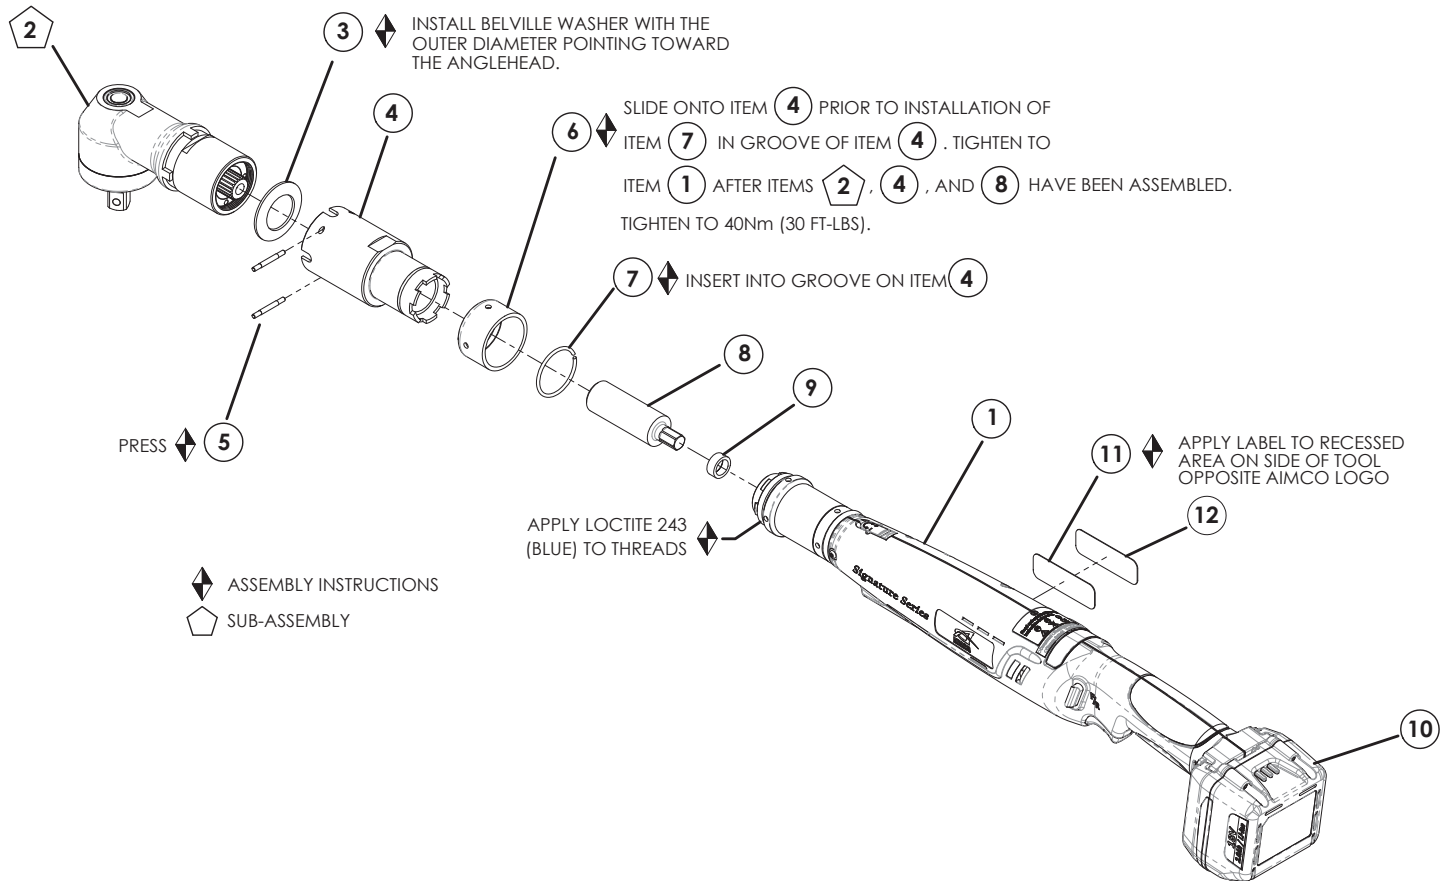

# SPC-A210050 18V CORDLESS SHUT-OFF TOOL

## EXPLODED VIEW

## PARTS LIST — FOR REFERENCE ONLY

Index Number	Part Number	Description	Qty.
1	32099-WRBA-70S3	Cordless Nutrunner with Battery Shut Off	1
2	27089	Angle Head Assy, 1/2" Drive, 200 Nm	1
3	20911	Belleville Washer	1
4	30521	Angle Head Adapter	1
5	20913	Retaining Pin	2
6	D54WRB-1#BZ	Lock Nut	1
7	D44WRB	Collar	1
8	30523	Coupler, Angle Head to Tool	1
9	30522	Coupler Spacer	1
10	SPC-B218Li	Battery, Signature Series G2, 2.0 Ah	1
11	29896	Generic Label, Black w/White Letters	1
12	30352	Clear Label, Tool Label Cover	1