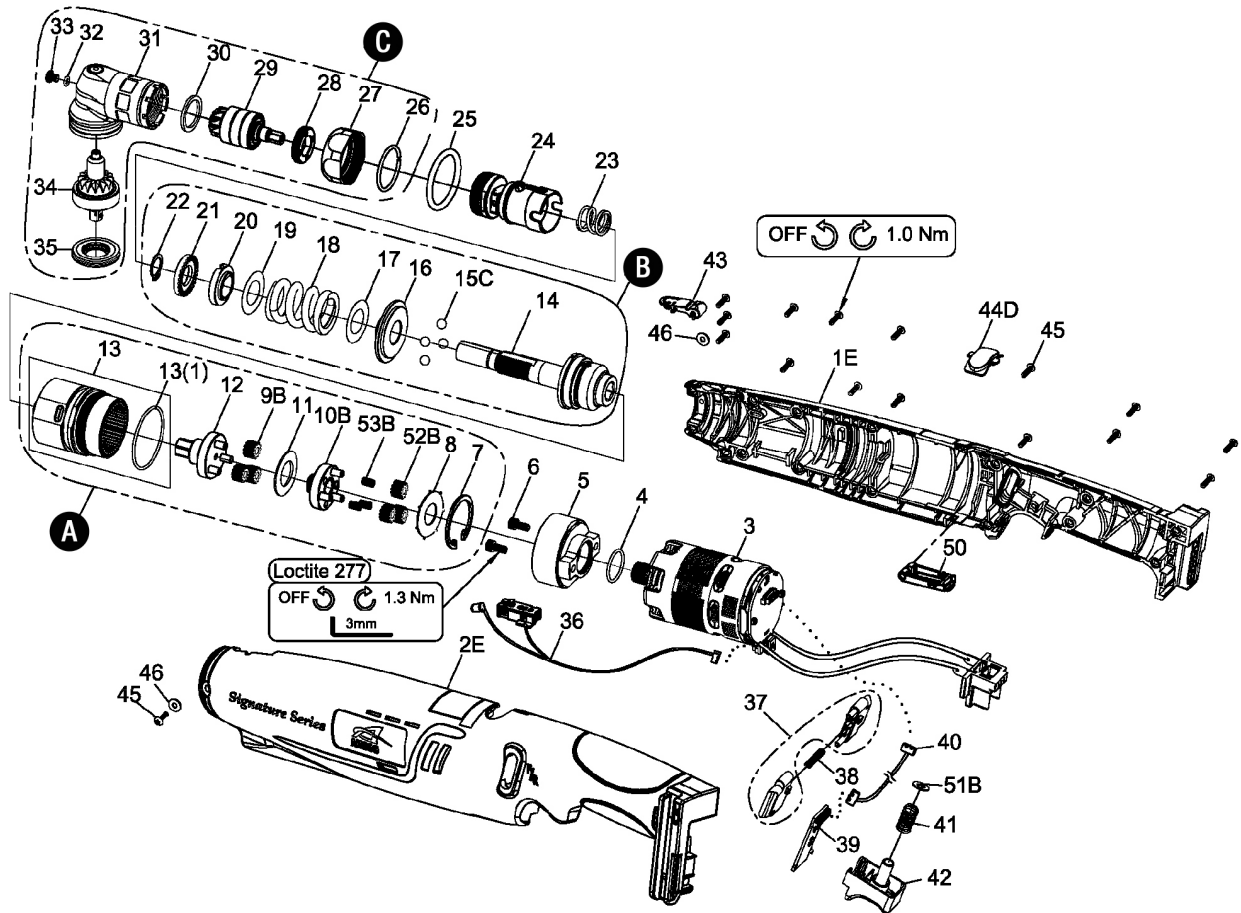

SPC-A21025 18V CORDLESS SHUT OFF ANGLE WRENCH (LI-ION)

EXPLODED VIEW

PARTS LIST — FOR REFERENCE ONLY

Index Number	Part Number	Description	Qty.	Index Number	Part Number	Description	Qty.	Index Number	Part Number	Description	Qty.
1	32001-WRBA	Upper Housing	1	17		Washer	1	36	B75WR	Sensor & LED Assembly	1
2	32002-WRBA	Lower Housing	1	18		Spring (Red)	1	37	B09PW15-1#B1	F/R Valve (1 set x 2 pcs)	1
3	B83WR10	Brushless Motor Assembly w/Driver	1*	19		Washer (White)	1	38	D48PW15-1	Spring	1
4	000-4110	O-Ring (16 x 1.5)	1*	20		Adjust Washer	1	39	E76WR	PC Board	1
5	D51SC108B	Motor Holder	1*	21		Adjust Nut	1	40	E86SC	Connector Wire	1
6	000-0242	Screw (M4 x 8L)	2*	22		Snap Ring (STW-12)	1	41	D48PW15	Spring	1
A	B50WR10	Gear Box Unit	1	23	D48WR	Spring	1	42	B09PW15#B1	Trigger Assembly	1
7		Snap Ring (RTW-28)	1	24	B51WR	Connecting Holder Assembly	1	43	C10SC108B-2#B1	Cover	1
8		Washer	1	25	000-4120R	Marking Ring (P32, Red)	1	44D	33110-WRBA-02	Cover	1
9		Planet Gear	6	C	B42WR2#BZ	Angle Housing Unit	1	45	000-1430C	Screw (M3 x P0.5 x 10L)	16
10		Gear Cage Assembly	1	26		Collar	1	46	000-1531B	Washer (3.3 x 8)	2
11		Washer	1	27		Lock Nut	1	50	C10WRB#B1	Cover	1
12		Gear Plate Assembly	1	28		Lock Nut	1	51B	C39PW15-3	Washer	1
13		Gear Box Assembly	1	29		Main Bevel Gear Assembly	1				
13(1)		O-Ring (28 x 1.5)	1*	30		Washer	1				
B	B43WR10	Clutch Unit	1	31		Angle Housing Assembly	1				
14		Clutch Assembly	1	32		O-Ring (3 x 1.5)	1				
15		Steel Ball (7/32")	4	33		Screw (M4 x 5L)	1				
16		Washer	1	34		Bevel Gear Assembly	1				
				35		Lock Nut	1				

ACCESSORIES

BB180C-320	18V Li-Ion 2.0 Ah Battery	1
B84192B	Battery Charger	1

AIMCO also offers a complete line of standard & special adapters, bits, sockets, and extensions

FOOTNOTES

10000 SE PINE
PORTLAND, OR 97216
503-254-6600
FAX 503-255-2615

When ordering spare parts, please specify tool type, part number, and description.