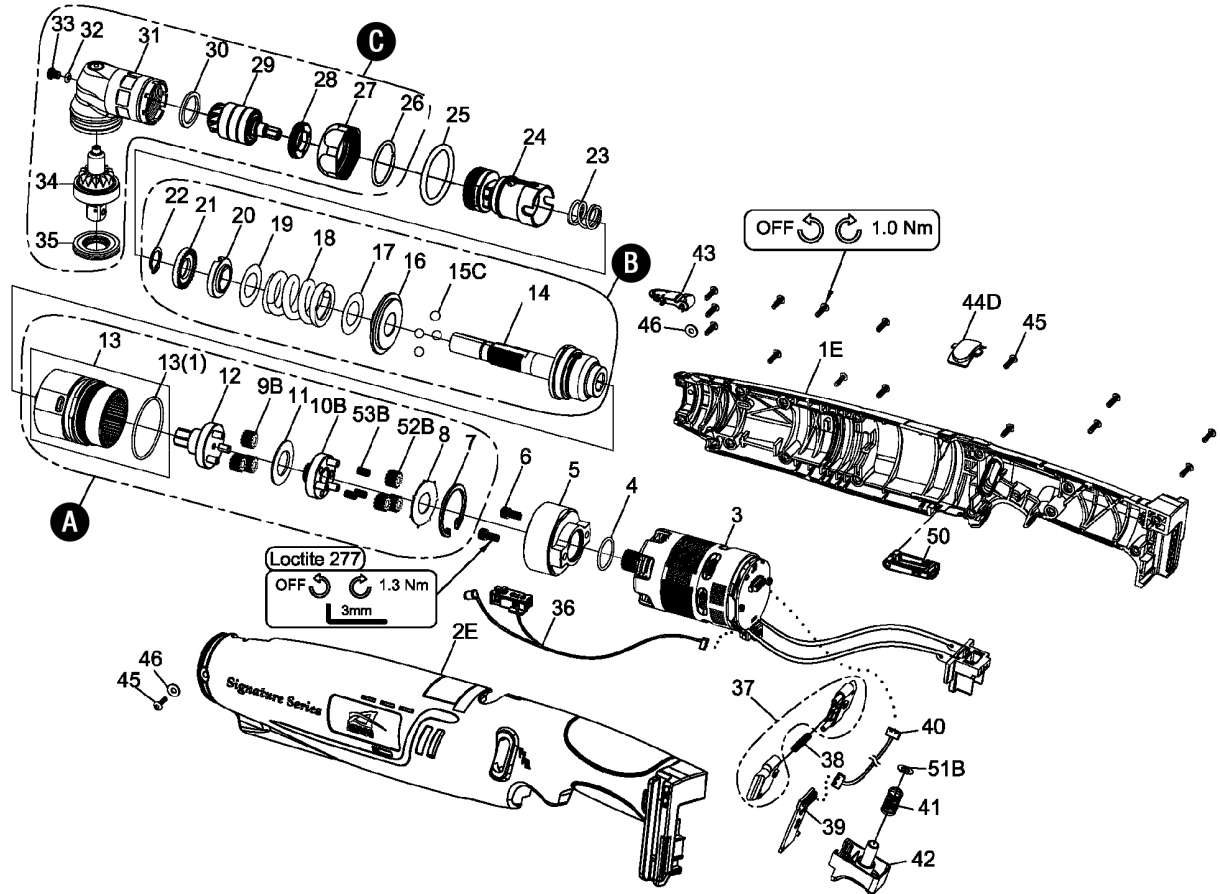

SPC-A21038 18V CORDLESS SHUT OFF ANGLE WRENCH (LI-ION)

EXPLODED VIEW

PARTS LIST — FOR REFERENCE ONLY

Index Number	Part Number	Description	Qty.	Index Number	Part Number	Description	Qty.	Index Number	Part Number	Description	Qty.
1	32001-WRBA	Upper Housing	1	17		Washer	1	36	B75WR	Sensor & LED Assembly	1
2	32002-WRBA	Lower Housing	1	18		Spring (Red)	1	37	B09PW15-1#B1	F/R Valve (1 set x 2 pcs)	1
3	B83WR10	Brushless Motor Assembly w/Driver	1*	19		Washer (White)	1	38	D48PW15-1	Spring	1
4	000-4110	O-Ring (16 x 1.5)	1*	20		Adjust Washer	1	39	E76WR	PC Board	1
5	D51SC108B	Motor Holder	1*	21		Adjust Nut	1	40	E86SC	Connector Wire	1
6	000-0242	Screw (M4 x 8L)	2*	22		Snap Ring (STW-12)	1	41	D48PW15	Spring	1
A	B50WR10	Gear Box Unit	1	23	D48WR	Spring	1	42	B09PW15#B1	Trigger Assembly	1
7		Snap Ring (RTW-28)	1	24	B51WR	Connecting Holder Assembly	1	43	C10SC108B-2#B1	Cover	1
8		Washer	1	25	000-4120R	Marking Ring (P32, Red)	1	44D	33110-WRBA-02	Cover	1
9		Planet Gear	6	C	B42WR3L#BZ	Angle Housing Unit	1	45	000-1430C	Screw (M3 x P0.5 x 10L)	16
10		Gear Cage Assembly	1	26		Collar	1	46	000-1531B	Washer (3.3 x 8)	2
11		Washer	1	27		Lock Nut	1	50	C10WRB#B1	Cover	1
12		Gear Plate Assembly	1	28		Lock Nut	1	51B	C39PW15-3	Washer	1
13		Gear Box Assembly	1	29		Main Bevel Gear Assembly	1				
13(1)		O-Ring (28 x 1.5)	1*	30		Washer	1				
B	B43WR10	Clutch Unit	1	31		Angle Housing Assembly	1				
14		Clutch Assembly	1	32		O-Ring (3 x 1.5)	1				
15		Steel Ball (7/32")	4	33		Screw (M4 x 5L)	1				
16		Washer	1	34		Bevel Gear Assembly	1				
				35		Lock Nut	1				

ACCESSORIES

BB180C-320	18V Li-Ion 2.0 Ah Battery	1
B84192B	Battery Charger	1

AIMCO also offers a complete line of standard & special adapters, bits, sockets, and extensions

FOOTNOTES

10000 SE PINE
PORTLAND, OR 97216
503-254-6600
FAX 503-255-2615

When ordering spare parts, please specify tool type, part number, and description.