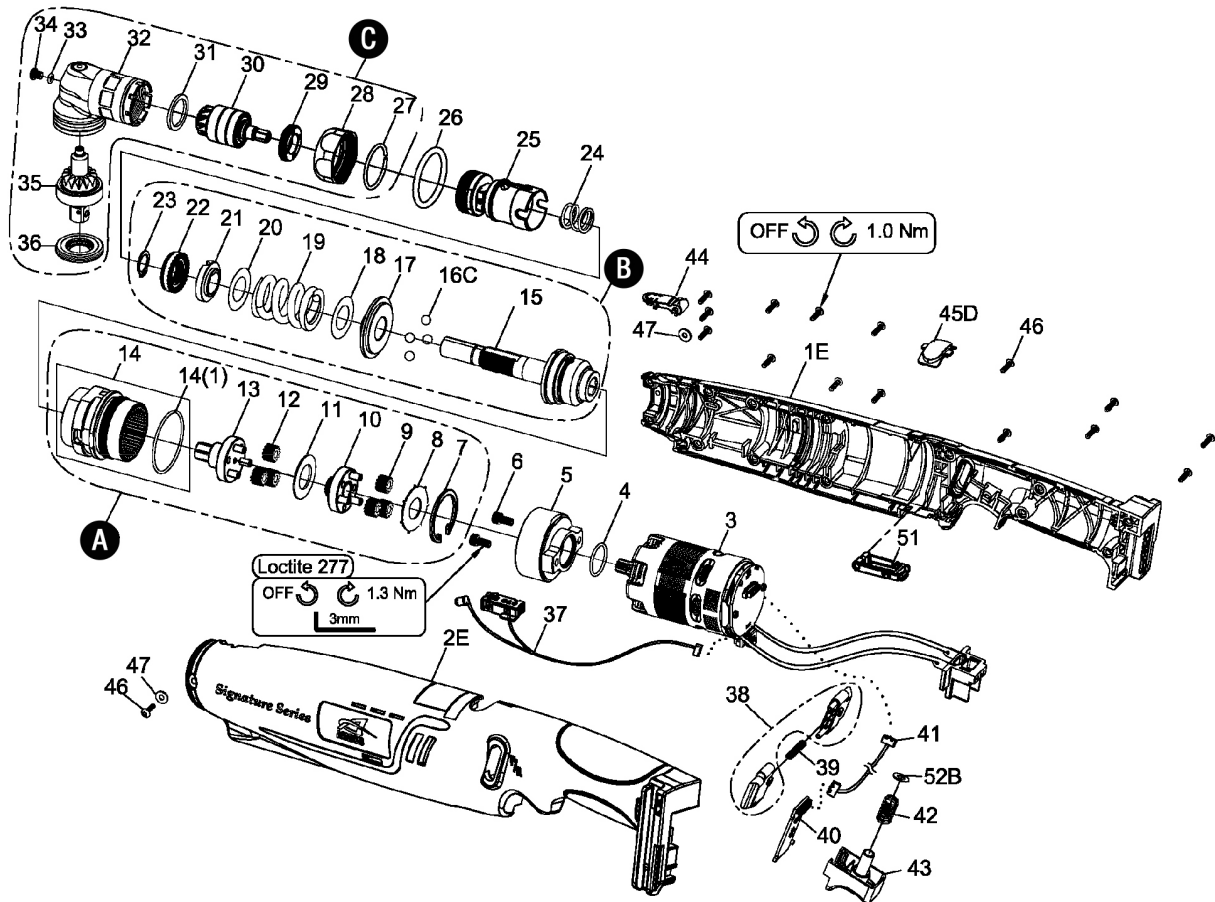

SPC-A21638 18V CORDLESS SHUT OFF ANGLE WRENCH (LI-ION)

EXPLODED VIEW

PARTS LIST — FOR REFERENCE ONLY

Index Number	Part Number	Description	Qty.	Index Number	Part Number	Description	Qty.	Index Number	Part Number	Description	Qty.
1	32001-WRBA	Upper Housing	1	18		Washer	1	37	B75WR	Sensor & LED Assembly	1
2	32002-WRBA	Lower Housing	1	19		Spring (Yellow)	1	38	B09PW15-1#B1	F/R Valve (1 set x 2 pcs)	1
3	B83WR16	Brushless Motor Assembly w/Driver	1	20		Washer (White)	1	39	D48PW15-1	Spring	1
4	000-4110	O-Ring (16 x 1.5)	1	21		Adjust Washer	1	40	E76WR	PC Board	1
5	D51SC108B	Motor Holder	1	22		Adjust Nut	1	41	E86SC	Connector Wire	1
6	000-0242	Screw (M4 x 8L)	2	23		Snap Ring (STW-12)	1	42	D48PW15	Spring	1
A	B50WR16	Gear Box Unit	1	24		Spring	1	43	B09PW15#B1	Trigger Assembly	1
7		Snap Ring (RTW-28)	1	25	B51WR	Connecting Holder Assembly	1	44	C10SC108B-2#B1	Cover	1
8		Washer	1	26	000-4120Y	Marking Ring (P32, Yellow)	1	45D	33110-WRBA-02	Cover	1
9		Planet Gear	3	C	B42WR3L#BZ	Angle Housing Unit	1	46	000-1430C	Screw (M3 x P0.5 x 10L)	16
10		Gear Cage Assembly	1	27		Collar	1	47	000-1531B	Washer (3.3 x 8)	2
11		Washer	1	28		Lock Nut	1	51	C10WRB#B1	Cover	1
12		Planet Gear	3	29		Lock Nut	1	52B	C39PW15-3	Washer	1
13		Gear Plate Assembly	1	30		Main Bevel Gear Assembly	1				
14		Gear Box Assembly	1	31		Washer	1				
14(1)		O-Ring (28 x 1.5)	1*	32		Angle Housing Assembly	1				
B	B43WR16	Clutch Unit	1	33		O-Ring (3 x 1.5)	1				
15		Clutch Assembly	1	34		Screw (M4 x 5L)	1				
16		Steel Ball (7/32")	4	35		Bevel Gear Assembly	1				
17		Washer	1	36		Lock Nut	1				

ACCESSORIES

BB180C-320	18V Li-Ion 2.0 Ah Battery	1
B84192B	Battery Charger	1

AIMCO also offers a complete line of standard & special adapters, bits, sockets, and extensions

FOOTNOTES

10000 SE PINE
PORTLAND, OR 97216
503-254-6600
FAX 503-255-2615

When ordering spare parts, please specify tool type, part number, and description.