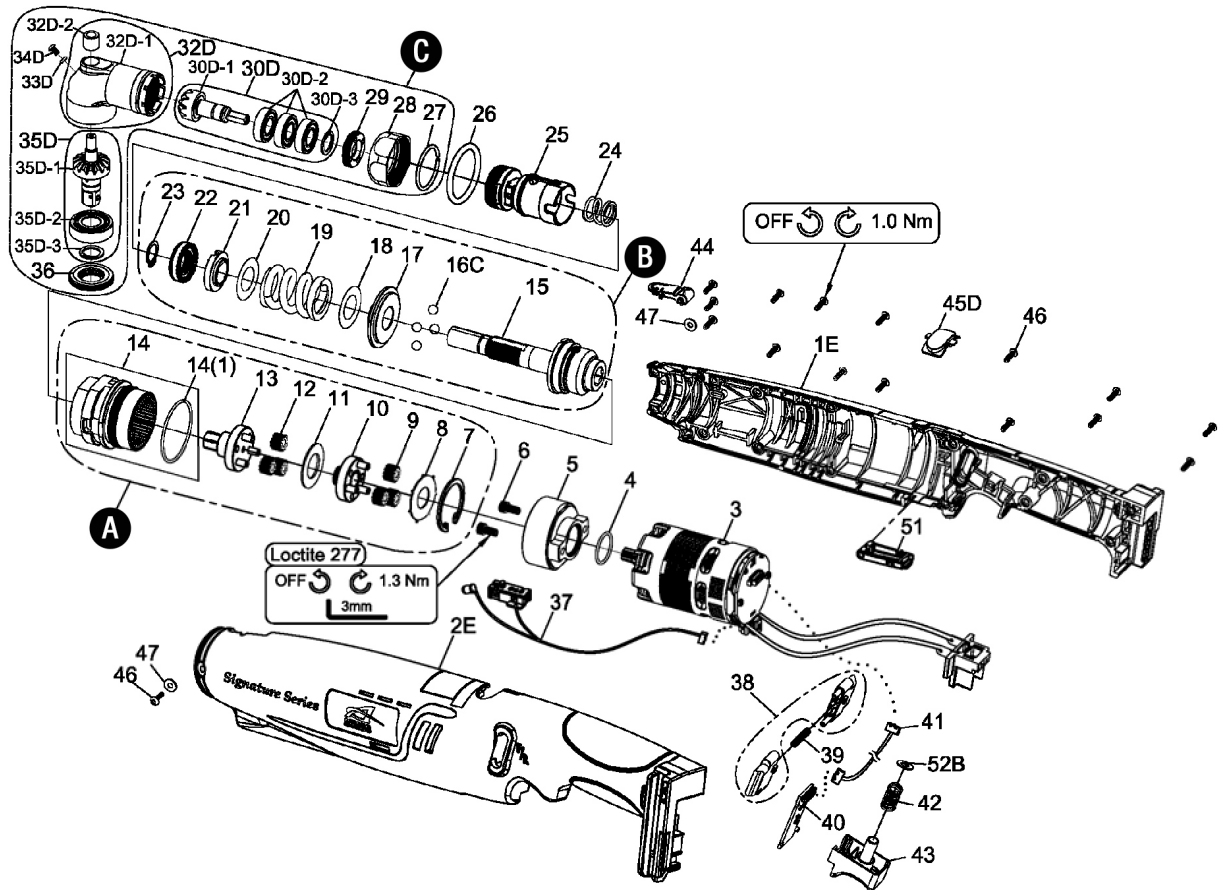

SPC-A23538 18V CORDLESS SHUT OFF ANGLE WRENCH (LI-ION)

EXPLODED VIEW

PARTS LIST — FOR REFERENCE ONLY

Index Number	Part Number	Description	Qty.	Index Number	Part Number	Description	Qty.	Index Number	Part Number	Description	Qty.
1	32001-WRBA	Upper Housing	1	18		Washer	1	37	B75WR	Sensor & LED Assembly	1
2	32002-WRBA	Lower Housing	1	19		Spring	1	38	B09PW15-1#B1	F/R Valve (1 set x 2 pcs)	1
3	B83WR35	Brushless Motor Assembly w/Driver	1*	20		Washer (White)	1	39	D48PW15-1	Spring	1
4	000-4110	O-Ring (16 x 1.5)	1*	21		Adjust Washer	1	40	E76WR	PC Board	1
5	D51SC108B	Motor Holder	1*	22		Adjust Nut	1	41	E86SC	Connector Wire	1
6	000-0242	Screw (M4 x 8L)	2*	23		Snap Ring (STW-12)	1	42	D48PW15	Spring	1
A	B50WR35	Gear Box Unit	1	24		Spring	1	43	B09PW15#B1	Trigger Assembly	1
7		Snap Ring (RTW-28)	1	25		Connecting Holder Assembly	1	44	C10SC108B-2#B1	Cover	1
8		Washer	1	26		Marking Ring (P32, White)	1	45D	33110-WRBA-02	Cover	1
9		Planet Gear	3	C	B42WR3L#BZ	Angle Housing Unit	1	46	000-1430C	Screw (M3 x P0.5 x 10L)	16
10		Gear Cage Assembly	1	27		Collar	1	47	000-1531B	Washer (3.3 x 8)	2
11		Washer	1	28		Lock Nut	1	51	C10WRB#B1	Cover	1
12		Planet Gear	3	29		Lock Nut	1	52B	C39PW15-3	Washer	1
13		Gear Plate Assembly	1	30		Main Bevel Gear Assembly	1				
14		Gear Box Assembly	1	31		Washer	1				
14(1)		O-Ring (28 x 1.5)	1*	32		Angle Housing Assembly	1				
B	B43WR35	Clutch Unit	1	33		O-Ring (3 x 1.5)	1				
15		Clutch Assembly	1	34		Screw (M4 x 5L)	1				
16		Steel Ball (7/32")	4	35		Bevel Gear Assembly	1				
17		Washer	1	36		Lock Nut	1				

ACCESSORIES

BB180C-320	18V Li-Ion 2.0 Ah Battery	1
B84192B	Battery Charger	1

AIMCO also offers a complete line of standard & special adapters, bits, sockets, and extensions

FOOTNOTES

10000 SE PINE
PORTLAND, OR 97216
503-254-6600
FAX 503-255-2615

When ordering spare parts, please specify tool type, part number, and description.