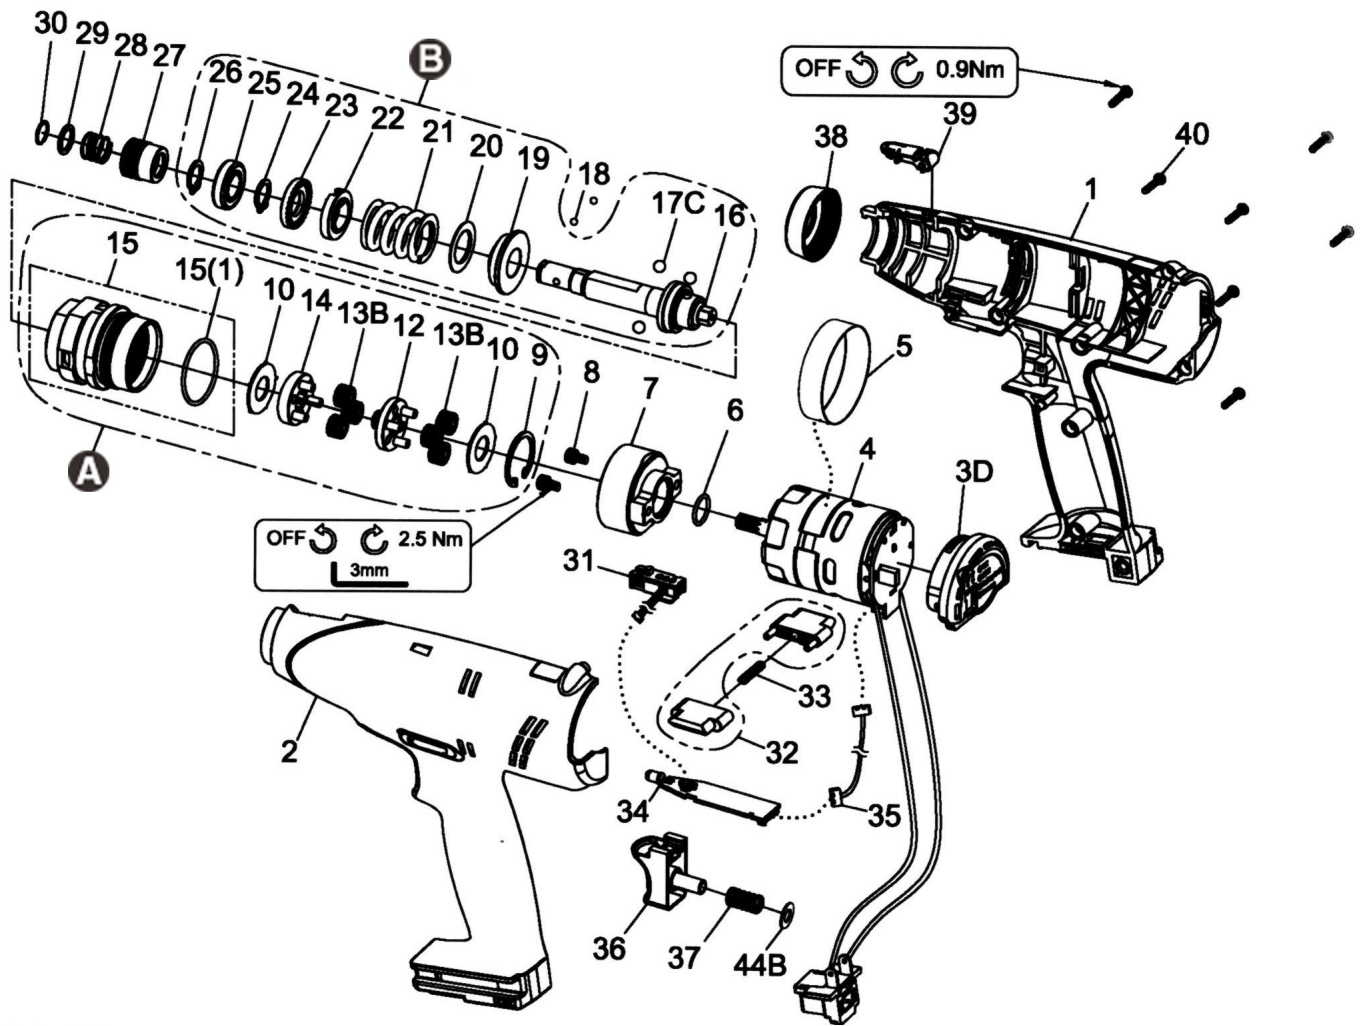

SPC-P2625Q 18V CORDLESS SHUT OFF SCREWDRIVER (LI-ION)

EXPLODED VIEW

PARTS LIST — FOR REFERENCE ONLY

Index Number	Part Number	Description	Qty.	Index Number	Part Number	Description	Qty.	Index Number	Part Number	Description	Qty.
1	C01SC#G2	Upper Housing	1	B	B43SC180B6	Clutch Unit	1	31	B75SC	Sensor Assembly	1
2	C02SC#G2	Lower Housing	1	16		Clutch Assembly	1	32	B09PW15-1#B1	FIR Valve (1 set x 2 pcs)	1
3D	B10SC-3#W2	Cover	1	17C		Steel Ball (7/32")	3	33	D48PW15-1	Spring	1
4	B83SC6	Brushless Motor with Driver	1	19		Washer	1	34	E76SC	PC Board	1
5	C39PW15	Ring	1	20		Washer	1	35	E86SC	Connector Wire	1
6	000-4110	O-Ring (16 x 1.5)	1	21		Spring (Blue)	1	36	B09PW15#B1	Trigger Assembly	1
7	D51SC108B	Motor Holder	1	22		Adjust Washer	1	37	D48PW15	Spring	1
8	000-0243	Screw (M4 x 6L)	2	23		Adjust Nut	1	38	D54SC#BV	Lock Nut	1
A	B50SC180B6-2	Gear Box Unit	1	24		Snap Ring (STW-12)	1	39	C10SC108B-2#B1	Cover	1
9		Retaining Ring (IRTW-26)	1	25		Ball Bearing (6901)	1	40	000-0930	Screw (3 x 14L)	7
10		Washer	2	26		Snap Ring (STW-11)	1	44B	C39PW15-3	Washer	1
12		Gear Cage Assembly	1	18	000-3833	Steel Ball (3)	2				
13B		Planet Gear	6	27	D42ID144A	Quick Change Holder	2				
14		Gear Plate Assembly	1	28	D48ID144A	Spring	1				
15		Gear Box Assembly	1	29	D39ID144A	Hold Spacer	1				
15(1)		O-Ring (24 x 1.5)	1	30	D44ID144A	Anvil Collar	1				