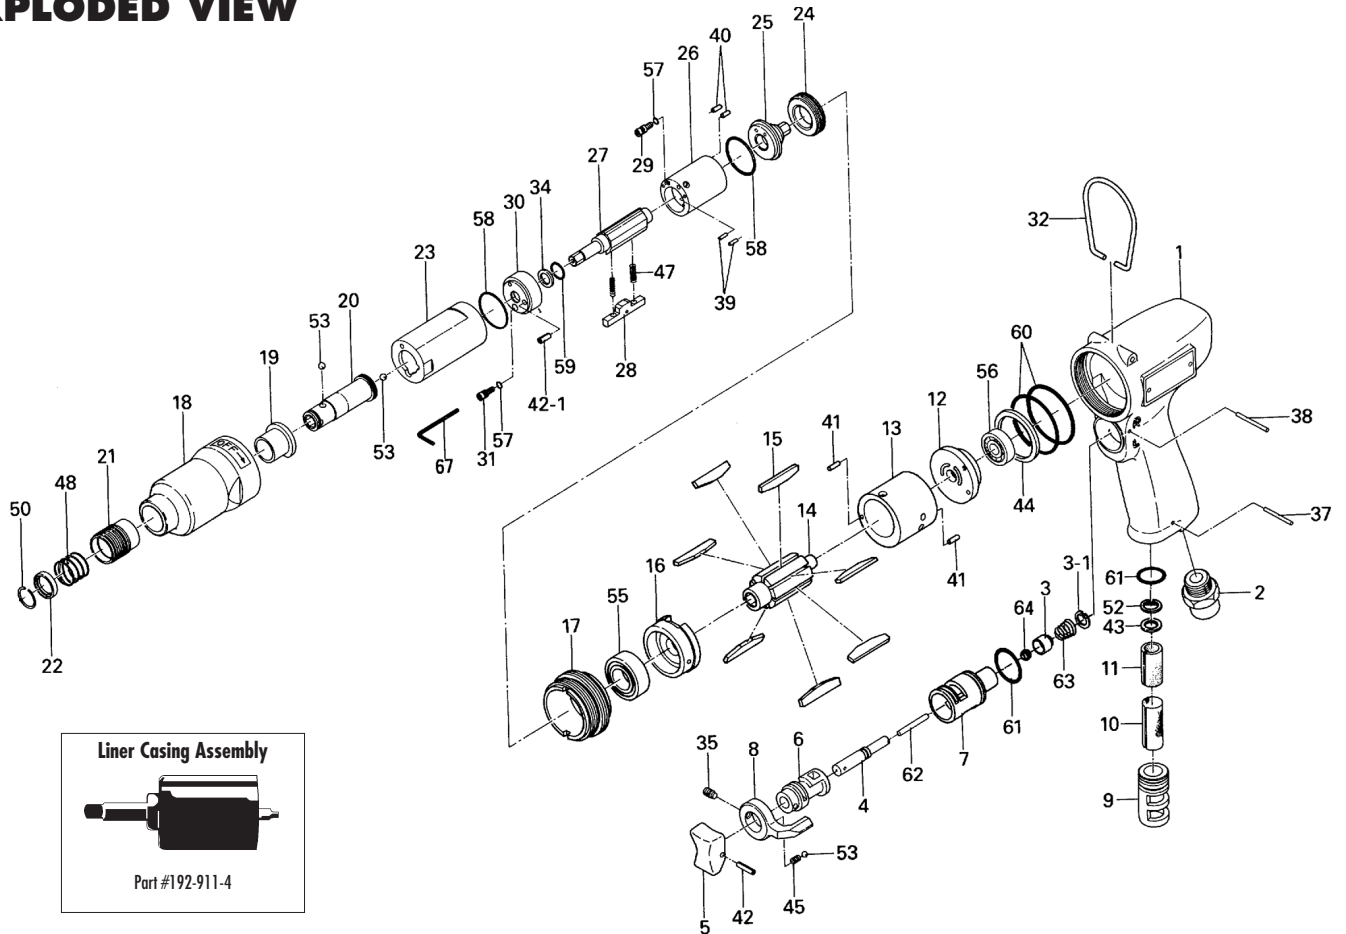

U-350D OIL-PULSE TOOL

EXPLODED VIEW

PARTS LIST — FOR REFERENCE ONLY

Index Number	Part Number	Description	Qty.	Index Number	Part Number	Description	Qty.	Index Number	Part Number	Description	Qty.
1	177-025-5	Casing	1	23	196-905-6	Liner Casing	1	45	976-006-0	Spring (3 x 5)	1
2	480-091-8	Air Inlet Bushing	1	24	196-906-6	Liner Casing Setter	1	47	976-242-0	Spring (2.8 x 13.5)	2 ●
3	480-100-9	Valve	1	25	177-901-0	Rear Liner Plate	1	48	976-327-0	Spring (13.5 x 11)	1
3-1	979-002-0	Inner Snap Ring (9)	1	26	196-902-6	Liner	1	50	978-117-0	Snap Ring (11.7 x 1.0)	1
4	480-103-9	Valve Rod Bushing	1	27	196-319-6	Anvil	1	52	979-004-0	Inner Snap Ring (11)	1
5	177-107-5	Valve Lever	1	28	192-440-4	Driving Blade	1	53	981-002-0	Ball (1/8)	3
6	480-210-9	Reverse Valve	1	29	196-970-6	Release Valve	1	55	982-100-0	Ball Bearing (6000)	1
7	480-211-9	Reverse Valve Bushing	1	30	196-904-6	Front Liner Plate	1	56	982-401-0	Ball Bearing (EE-2)	1
8	09B-212-5	Reverse Lever	1	31	196-742-6	Oil Plug	1	57	990-319-0	O-Ring (ARP568-002)	2 ●
9	480-780-8	Exhaust Stack	1	32	401-790-1	Suspension Ring	1	58	990-916-0	O-Ring (SNS-18)	2 ●
10	182-042-2	Silencer	1	34	944-006-0	Supporter Ring	1	59	990-952-0	O-Ring (P6) (NOK)	1 ●
11	177-835-6	Filter	1	35	952-106-0	Allen Head Dog Point Screw (M4 x 6)	1	60	990-337-0	O-Ring (JW1530-27)	2
12	182-285-2	Rear Plate	1	37	971-120-0	Pin (2 x 20)	1	61	990-912-0	O-Ring (SNS-14)	2
13	192-286-4	Cylinder	1	38	971-123-0	Pin (2 x 23)	1	62	970-228-0	Pin (3 x 28)	1
14	177-287-0	Rotor	1	39	972-010-0	Roller Pin (1.5 x 6.8)	2	63	977-150-0	Cone Spring (6.8 x 8.5 x 8)	1
15	177-288-2	Blade (Teflon Coated)	7	40	972-011-0	Roller Pin (1.5 x 4.8)	2	64	981-206-0	Ball (1/4)	1
16	192-289-4	Front Plate	1	41	973-008-0	Roll Pin (2 x 8)	2	65	981-045-0	Ball (1.5 mm)	1
17	192-035-4	Handle Connector	1	42	973-014-0	Roll Pin (2 x 14)	1	ACCESSORIES			
18	192-439-4	Front Casing	1	42-1	969-449-0	Pin (G) (3 x 6)	1	67	939-091-0	Allen Wrench (1.5 mm)	1
19	190-328-6	Anvil Bushing	1	43	975-025-0	Spacer (11 x 3.5 x 2)	1				
20	196-350-7	Driver Anvil	1	44	975-251-0	Spacer (32.5 x 26 x 2)	1				
21	011-351-1	Bit Sleeve	1								
22	011-352-1	Bit Spacer	1								