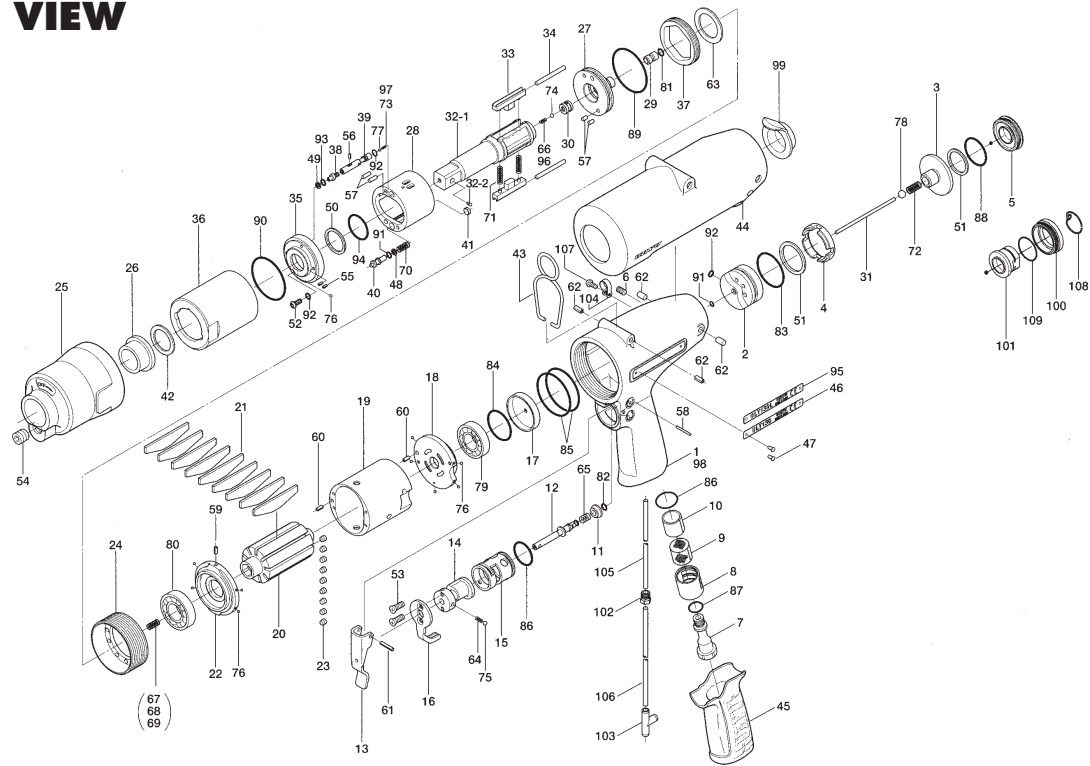

ULT-130 SERIES OIL-PULSE WRENCHES

EXPLODED VIEW

PARTS LIST — FOR REFERENCE ONLY

Index Number	Part Number	Description	Qty.	Index Number	Part Number	Description	Qty.	Index Number	Part Number	Description	Qty.				
1	130-025-3	Handle	1	40	130-972-2	Accumulator	1	79	982-950-0	Ball Bearing (16002)	1				
2	130-253-2	Shut-Off Valve Bushing	1	41	148-908-2	Accumulator Cover	1	80	982-951-0	Ball Bearing (16003)	1				
3	130-254-2	Shut-Off Valve	1	42	147-327-9	Anvil Front Spacer	1	81	990-305-0	O-Ring (ARP568-003) (KS)	1				
4	130-684-2	Bumper Spacer	1	43	174-790-0	Suspension Ring	1	82	990-306-0	O-Ring (ARP568-004) (H)	1				
5	130-019-2	Valve Cover	1	44	130-840-2	Casing Protector	1	83	990-332-0	O-Ring (JW1530-22)	1				
6	150-108-5	Valve Plug	1	45	130-842-2	Handle Cover	1	84	990-337-0	O-Ring (JW1530-27)	1				
7	130-091-2	Air Inlet Bushing	1	46	130-924-2	Name Plate	1	85	990-611-0	O-Ring (51.5 x 2)	2				
8	130-780-2	Exhaust Stack	1	47	930-205-0	Driver Rivet (No.0 x 2.6)	2	86	990-921-0	O-Ring (SNS-22.4)	1				
9	130-042-2	Silencer	1	48	944-003-0	Supporting Ring (3.0 x 5.0 x 1)	1	87	990-916-0	O-Ring (SNS-18)	1				
10	130-835-3	Filter (K50)	1	49	944-205-0	Back up ring (5.1 x 7 x 1)	1	88	990-922-0	O-Ring (SNS-28)	1				
11	130-100-2	Valve	1	50	944-215-0	Supporting Ring (16 x 19.9 x 1.5)	1	89	990-930-0	O-Ring (SNS-40)	1				
12	130-104-2	Valve Rod	1	51	944-223-0	Supporting Ring (22 x 29.5 x 1.5)	2	90	990-932-0	O-Ring (SNS-42)	1				
13	130-107-2	Valve Lever	1	52	945-942-0	Hexagon Round Head Bolt (M4 x 6)	1	91	990-970-0	O-Ring (SNS-2)	2				
14	130-210-2	Reverse Valve	1	53	948-423-0	Allen Flush Head Screw (M3 x 6)	2	92	990-971-0	O-Ring (SNS-3)	3				
15	130-211-2	Reverse Valve Bushing	1	54	966-099-0	Allen Head Plug 1/16 (GM Type)	1	93	990-972-0	O-Ring (SNS-4)	1				
16	130-212-2	Reverse Lever	1	55	969-450-0	Pin (G) (3 x 8)	2	94	992-021-0	SU-Ring (Q16) (NTN)	1				
17	130-291-2	Rear Plate Spacer	1	56	970-092-0	Pin (H) (2 x 5.5)	1	PARTS FOR ULT-130L							
18	130-285-2	Rear Plate	1	57	970-206-0	Pin (H) (3 x 8)	4	95	130-924-3	Name Plate	1				
19	130-286-2	Cylinder	1	58	971-126-0	Pin (2 x 26)	1	96	976-645-0	Spring (2.4 x 5) (0.3)	1				
20	130-287-2	Rotor	1	59	973-006-0	Roll Pin (2 x 6)	1	97	977-034-0	Cone Spring (3.8 x 5 x 8.3) (0.55)	1				
21	130-288-2	Blade	9	60	973-108-0	Roll Pin (3 x 8)	2	PARTS FOR (TM) TYPE							
22	130-289-2	Front Plate	1	61	973-120-0	Roll Pin (3 x 20)	1	98	852-573-1	Casing	1				
23	148-064-2	Plug	9	62	973-308-0	Roll Pin (5 x 8)	4	99	851-060-1	Cap	1				
24	130-036-2	Hammer Casing Connector	1	63	975-790-0	Adjusting Spacer (22 x 15 x t)	1	100	851-069-1	Valve Cover	1				
25	130-439-2	Front Casing	1	64	976-006-0	Spring (3 x 5)	1	101	851-070-1	Valve Spacer	1				
26	147-328-8	Anvil Bushing	1	65	976-643-0	Spring (7.5 x 9.7) (0.9)	1	102	850-610-1	Connecting Screw	1				
27	130-901-2	Rear Liner Plate	1	66	976-626-0	Spring (2.4 x 6) (0.26)	1	103	909-442-0	Quick Exhaust (AQ240F-04-00)	1				
28	130-902-2	Liner	1	67	976-629-0	Spring (3.3 x 13) (0.5) n=11.5	1	104	929-050-0	Coupling (3)	1				
29	145-546-6	Piston	1	68	976-628-0	Spring (3.3 x 13) (0.5) n=10.5	1	105	935-240-0	Nylon Tube (18NY)	1				
30	145-929-6	Check Valve Cover	1	69	976-627-0	Spring (3.3 x 13) (0.5) n=9.5	1	106	935-350-0	Polyurethane Hose (F-1504)	1				
31	130-130-2	Operating Rod (2.1 x 76.3)	1	70	976-712-0	Spring (4.8 x 35.5) (0.6)	1	107	957-006-0	Cross Pan Head Screw (M3 x 6)	1				
32	891-563-1	Anvil Assembly (P)	1	71	976-801-0	Spring (4.5 x 35.5) (0.6) WPC	2	108	978-204-0	Snap Ring (20-1)	1				
32-1	130-319-3	Anvil (O)	1	72	976-802-0	Spring (4.5 x 14) (0.5) WPC	1	109	990-923-0	O-Ring (SNS-26)	1				
32-2	891-304-1	Socket Pin Assembly (1/2)	1	73	977-029-0	Cone Spring (4 x 5 x 8.2) (0.6)	1	ACCESSORIES							
33	130-440-2	Driving Blade	2	74	981-001-0	Ball (3/32)	1	110	939-109-0	Allen Wrench (2 mm)	1				
34	130-974-2	Roller (3 x 40)	2	75	981-002-0	Ball (1/8)	1	111	939-105-0	Allen Wrench (4 mm)	1				
35	130-904-2	Front Liner Plate	1	76	981-045-0	Ball (1.5)	10	112	909-449-0	Speed Controller	1				
36	130-905-2	Liner Casing	1	77	981-155-0	Ball (3.5)	1	FOOTNOTES							
37	130-906-2	Liner Casing Setter	1	78	981-345-0	Ball (4.5)	1	● = Items in Pulse Repair Kit ULT-130-PRK							
38	175-907-9	Relief Valve Spindle	1									■ = Items in Repair Kit ULT-130-RK			
39	130-970-2	Relief Valve	1									▲ = Items in Pulse Repair Kit ULT-130L-PRK			