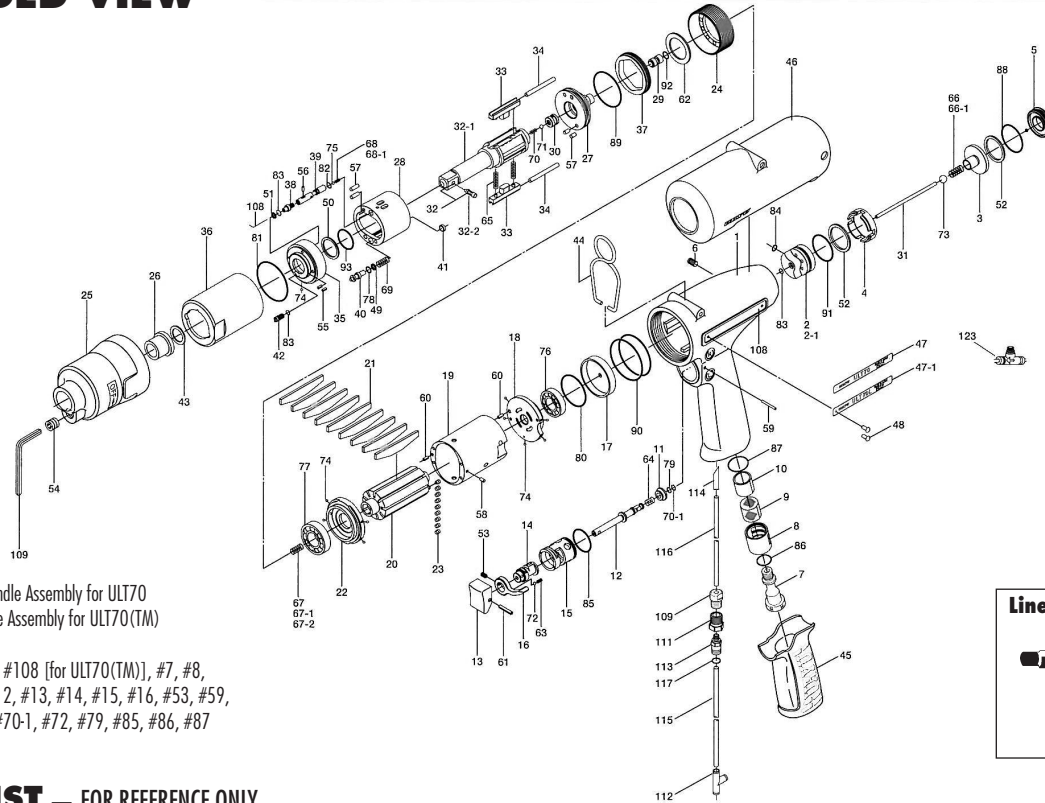

ULT-70 SERIES OIL-PULSE WRENCHES

EXPLODED VIEW

■ 147-984-6 Handle Assembly for ULT70
852-513-1 Handle Assembly for ULT70(TM)

Components:

#1 [for ULT70] or #108 [for ULT70(TM)], #7, #8,
#9, #10, #11, #12, #13, #14, #15, #16, #53, #59,
#61, #63, #64, #70-1, #72, #79, #85, #86, #87

PARTS LIST — FOR REFERENCE ONLY